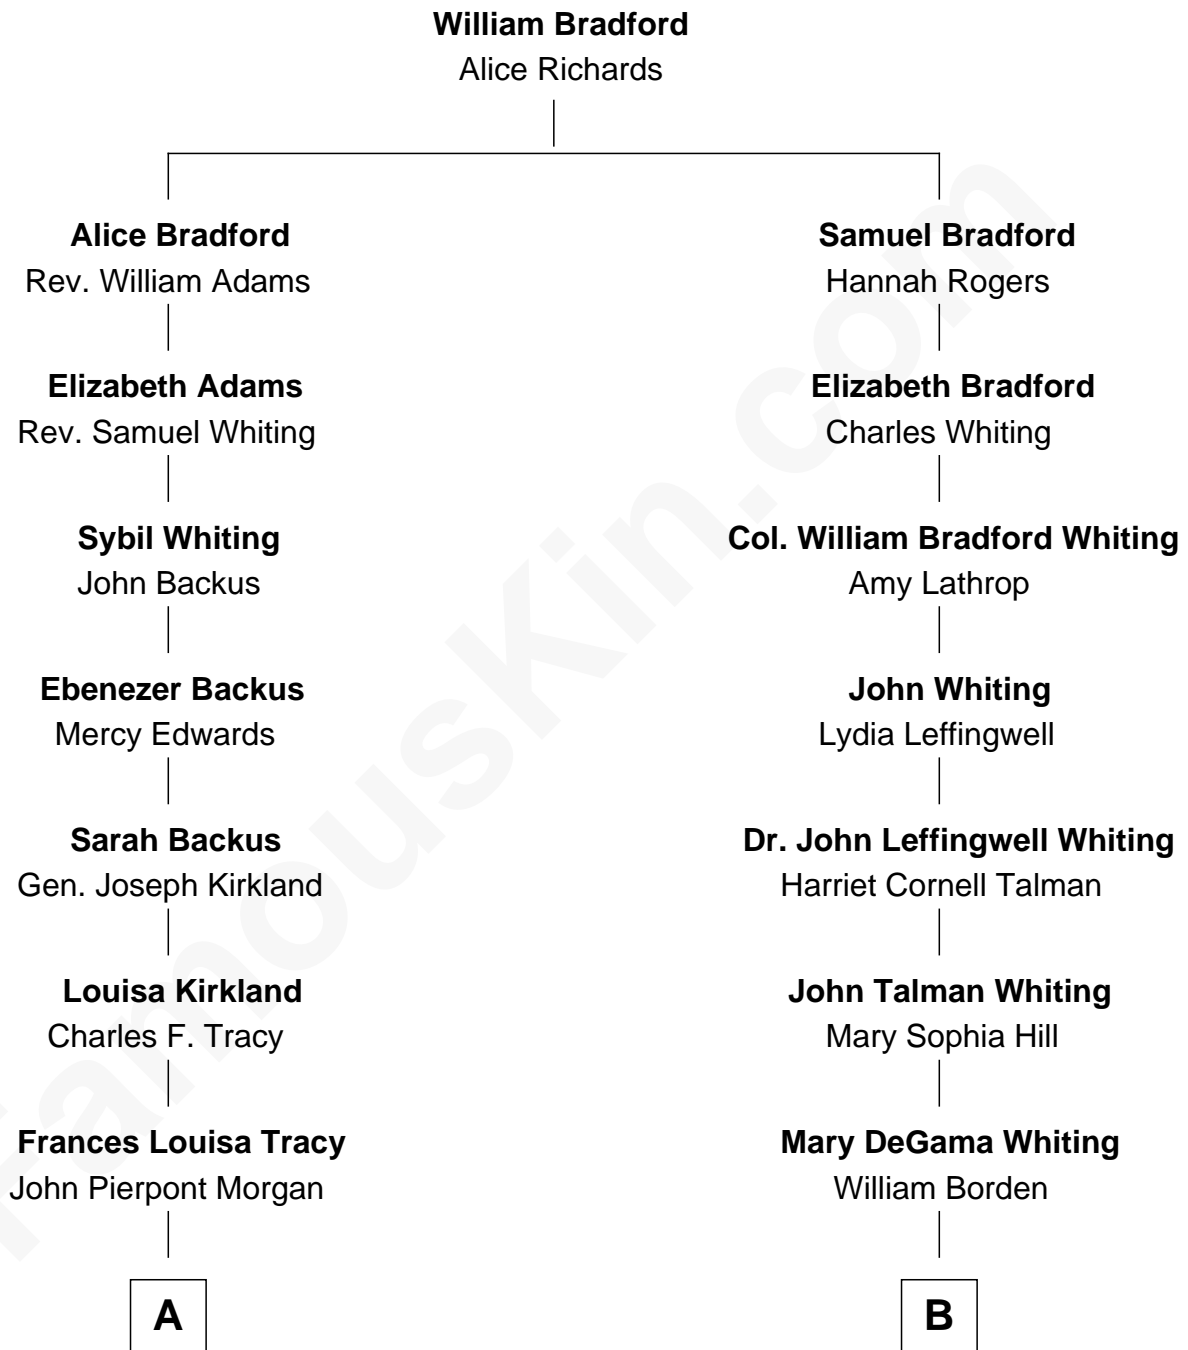

FamousKin.com

Relationship Chart of

John Adams Morgan

1952 Olympic Sailing Gold Medalist

9th cousin of

Adlai Stevenson III
U.S. Senator from Illinois

A

John Pierpont Morgan

Jane Norton Grew

Henry Sturgis Morgan

Catherine Frances Lovering Adams

John Adams Morgan

Olympic Gold Medalist

B

John Borden

Ellen Wallace Waller