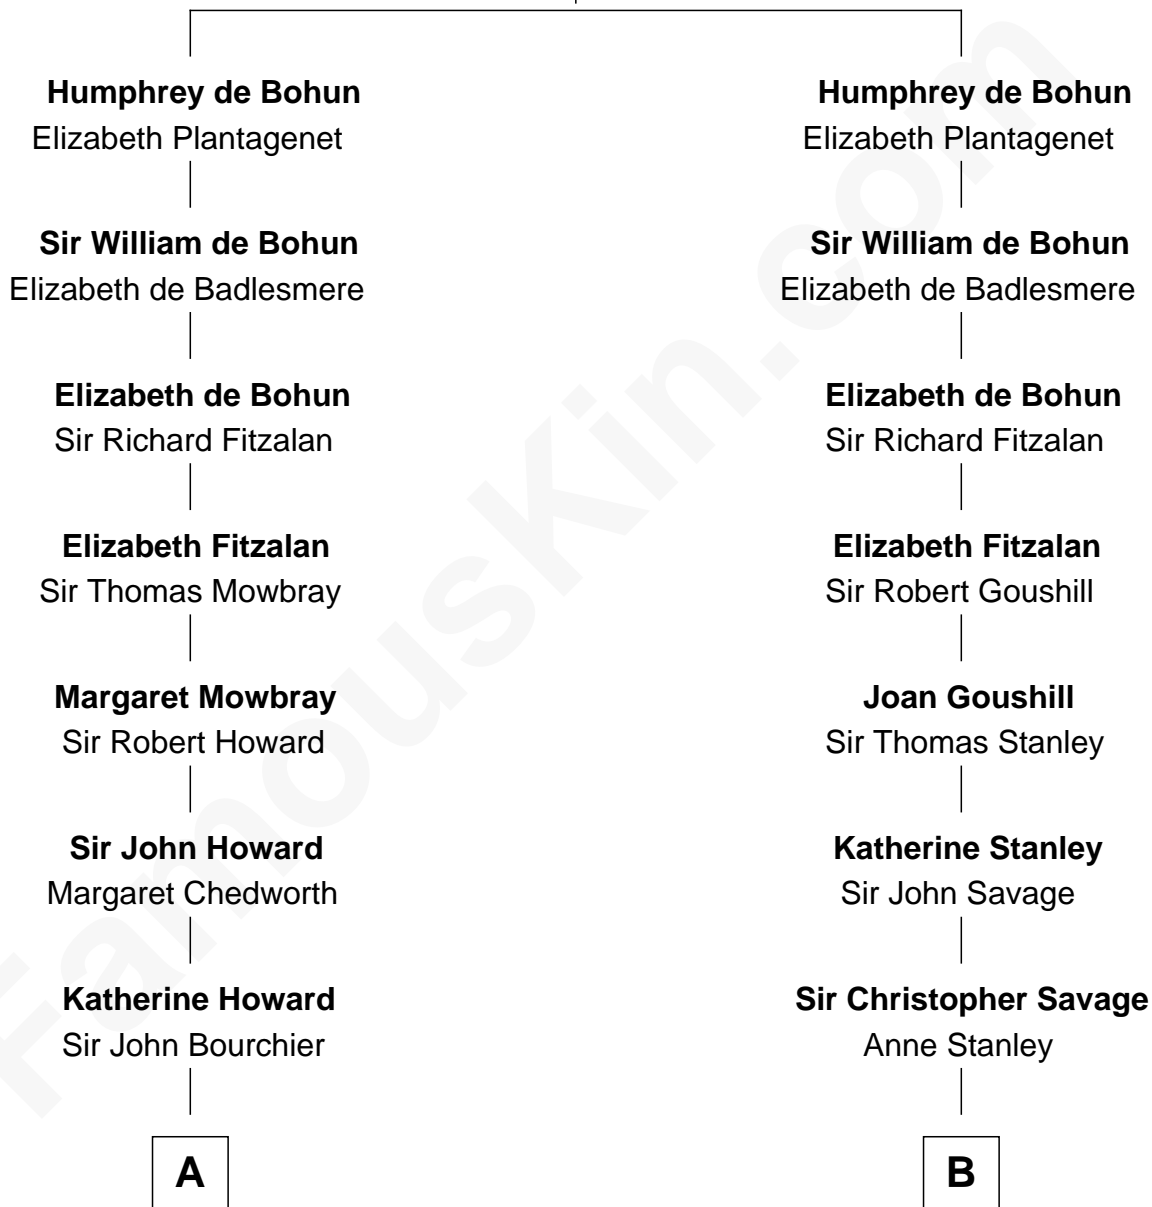

## Relationship Chart of

**John Adams Morgan**  
1952 Olympic Sailing Gold Medalist

21st cousin of

**Adlai Stevenson III**  
U.S. Senator from Illinois

**Humphrey de Bohun**  
Maud de Fiennes

**C**

**Abigail Brown Brooks**  
Charles Francis Adams

**John Quincy Adams**  
Frances Cadwallader Crowninshield

**Charles Francis Adams**  
Frances Lovering

**Catherine Frances Lovering Adams**  
Henry Sturgis Morgan

**John Adams Morgan**  
*Olympic Gold Medalist*

**D**

**Mary Peachy Frye**  
Rev. Lewis Warner Green

**Letitia Green**  
Adlai Ewing Stevenson

**Lewis Green Stevenson**  
Helen Louise Davis

**Adlai Ewing Stevenson**  
Ellen Borden

**Adlai Stevenson III**  
*U.S. Senator from Illinois*