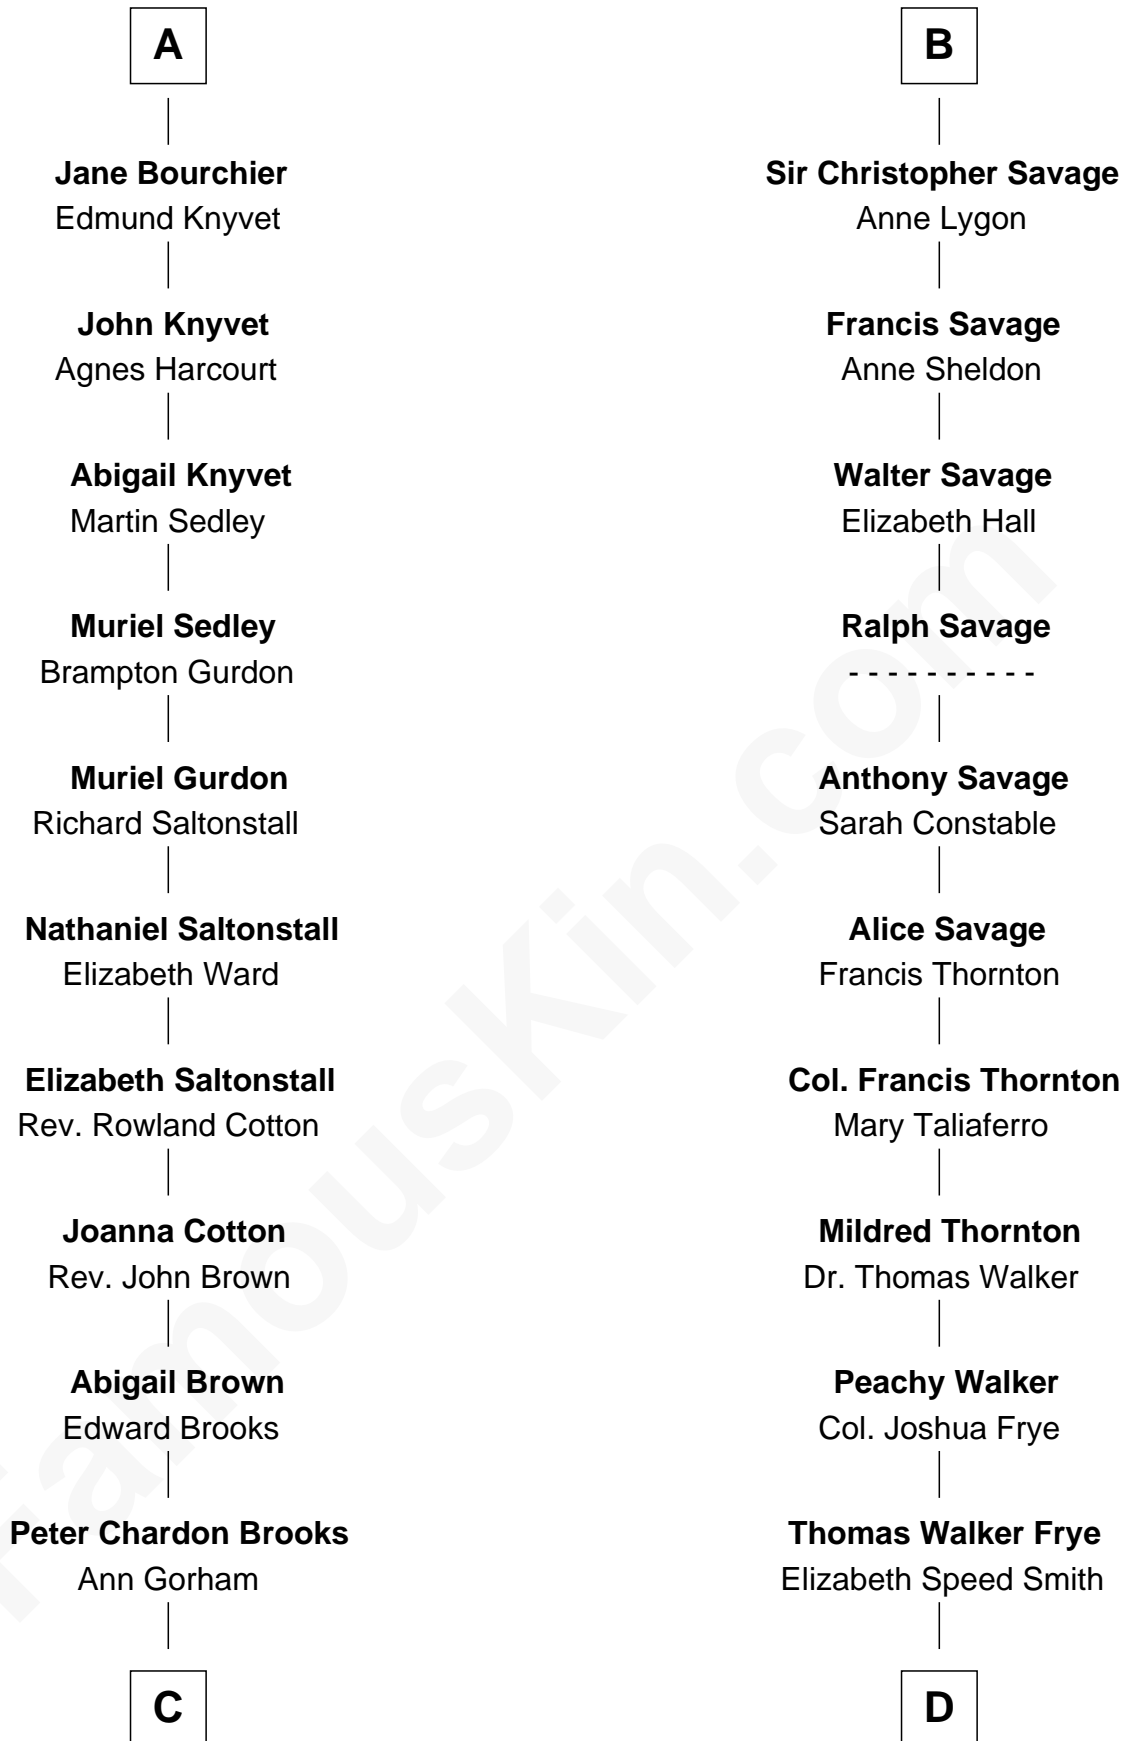

## Relationship Chart of

**John Adams Morgan**  
1952 Olympic Sailing Gold Medalist

21st cousin of

**Adlai Stevenson III**  
U.S. Senator from Illinois

**Humphrey de Bohun**  
Maud de Fiennes

**C**

**Abigail Brown Brooks**  
Charles Francis Adams

**John Quincy Adams**  
Frances Cadwallader Crowninshield

**Charles Francis Adams**  
Frances Lovering

**Catherine Frances Lovering Adams**  
Henry Sturgis Morgan

**John Adams Morgan**  
*Olympic Gold Medalist*