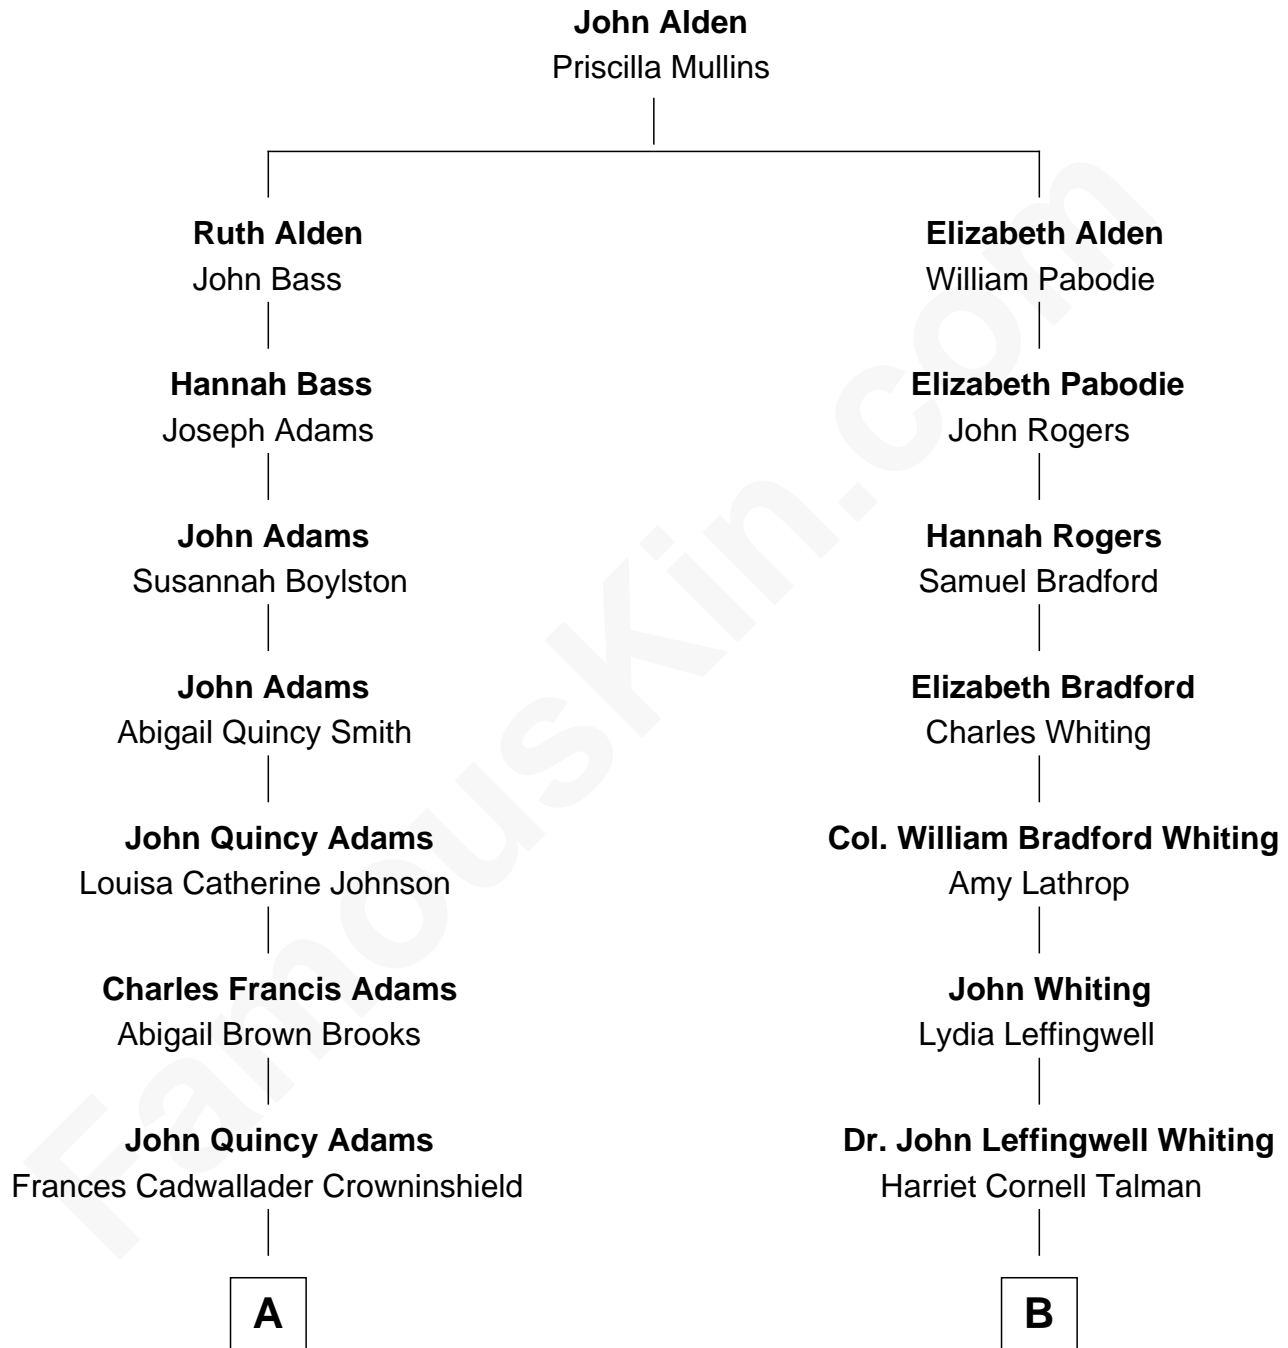

# FamousKin.com Relationship Chart of

**John Adams Morgan**  
*1952 Olympic Sailing Gold Medalist*

9th cousin 2 times removed of

**Adlai Stevenson III**  
*U.S. Senator from Illinois*

**A**

**Charles Francis Adams**

Frances Lovering

**Catherine Frances Lovering Adams**

Henry Sturgis Morgan

**John Adams Morgan**

*Olympic Gold Medalist*

**B**

**John Talman Whiting**

Mary Sophia Hill

**Mary DeGama Whiting**

William Borden

**John Borden**

Ellen Wallace Waller

**Ellen Borden**

Adlai Ewing Stevenson

**Adlai Stevenson III**

*U.S. Senator from Illinois*