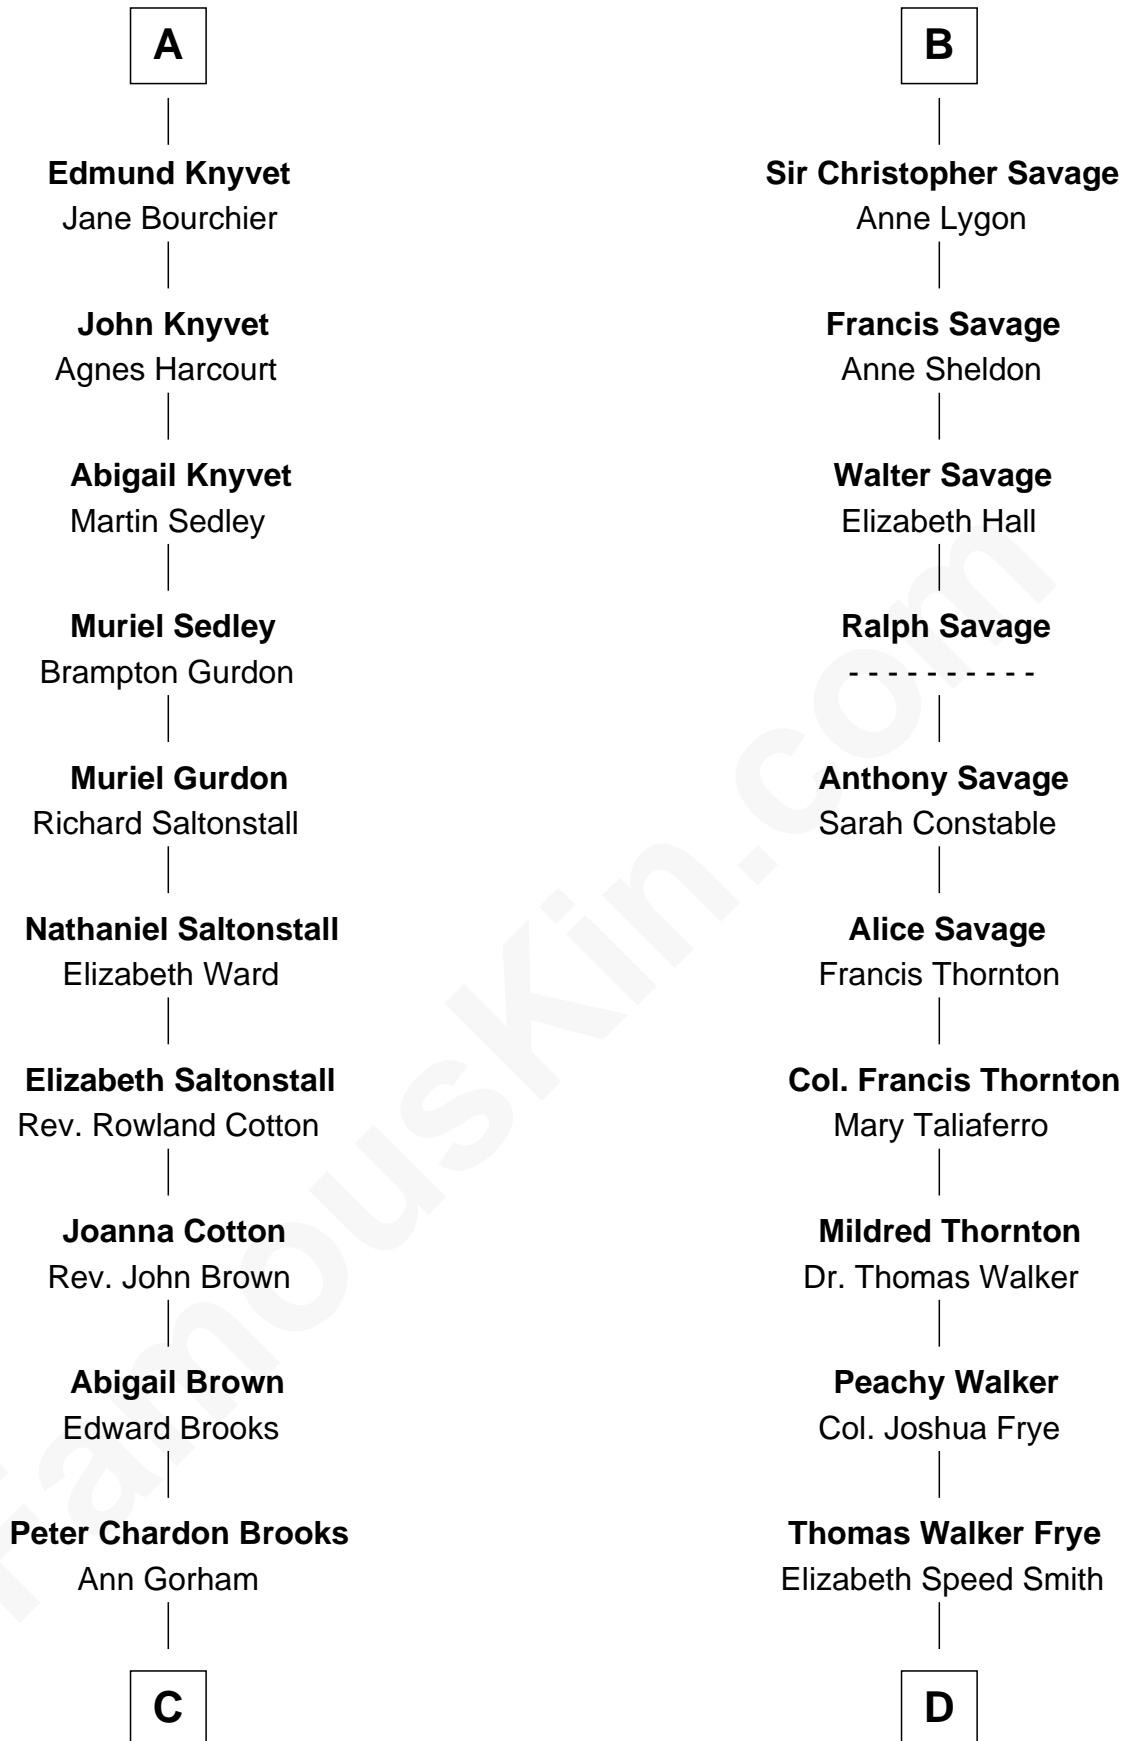

FamousKin.com Relationship Chart of

John Adams Morgan
1952 Olympic Sailing Gold Medalist

21st cousin of

Adlai Stevenson III
U.S. Senator from Illinois

C

Abigail Brown Brooks

Charles Francis Adams

John Quincy Adams

Frances Cadwallader Crowninshield

Charles Francis Adams

Frances Lovering

Catherine Frances Lovering Adams

Henry Sturgis Morgan

John Adams Morgan

Olympic Gold Medalist

D