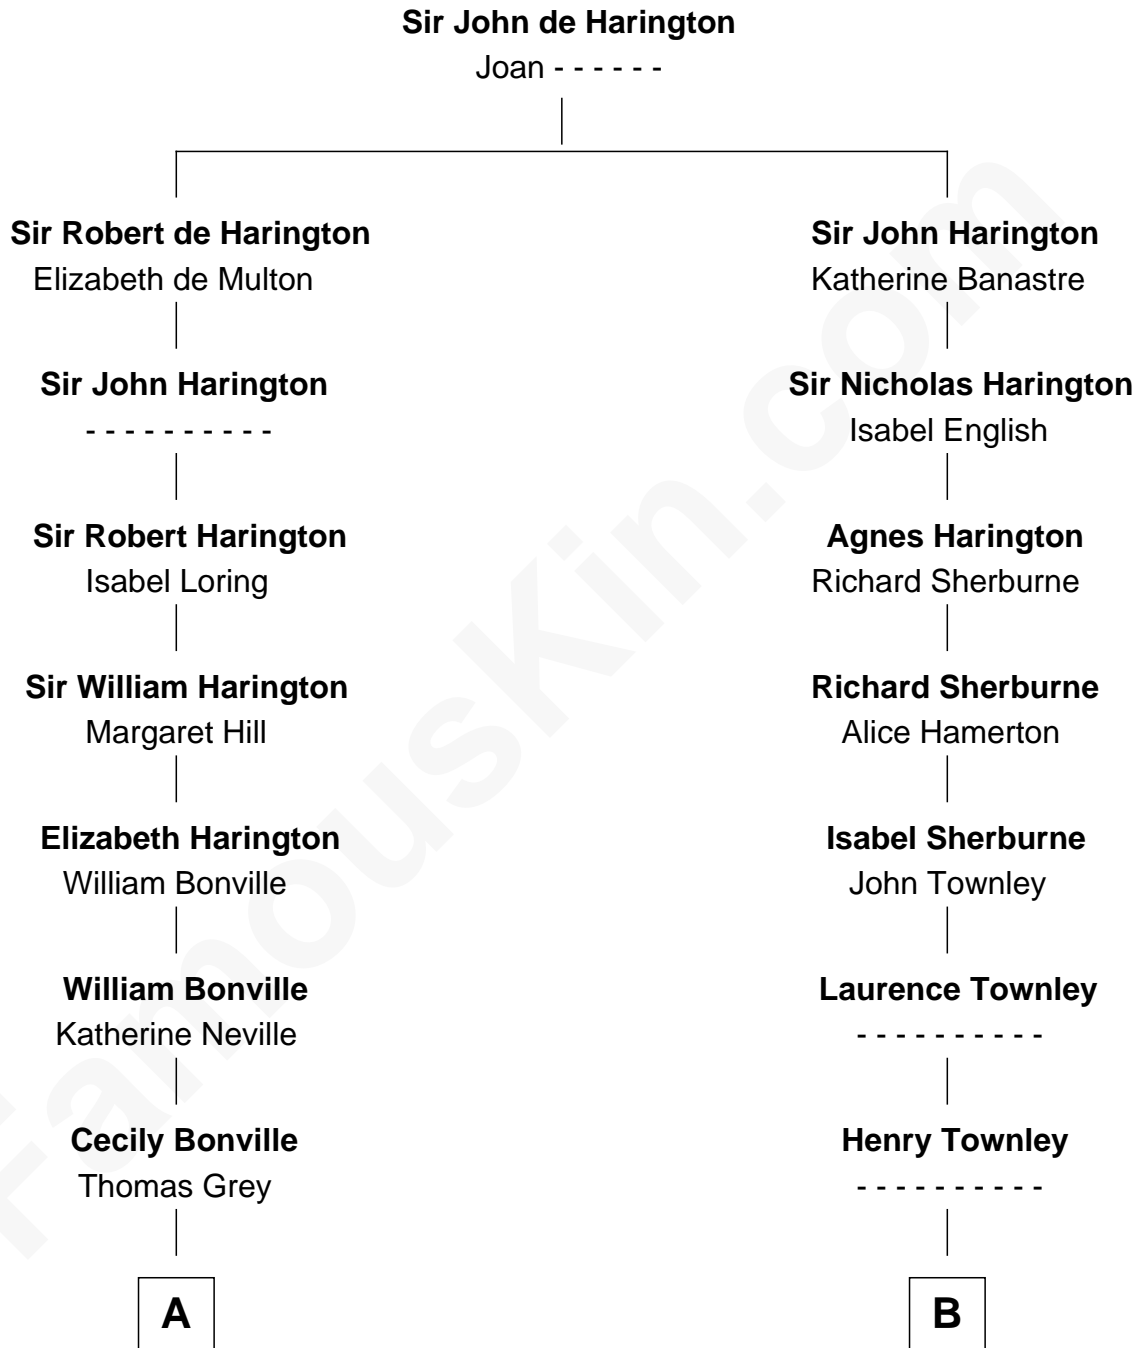

# FamousKin.com Relationship Chart of

**John Adams Morgan**  
1952 Olympic Sailing Gold Medalist

20th cousin 1 time removed of

**Adlai Stevenson III**  
U.S. Senator from Illinois

**C**

**Frances Cadwallader Crowninshield**

John Quincy Adams

**Charles Francis Adams**

Frances Lovering

**Catherine Frances Lovering Adams**

Henry Sturgis Morgan

**John Adams Morgan**

*Olympic Gold Medalist*

**D**

**Mary Peachy Frye**

Rev. Lewis Warner Green

**Letitia Green**

Adlai Ewing Stevenson

**Lewis Green Stevenson**

Helen Louise Davis

**Adlai Ewing Stevenson**

Ellen Borden