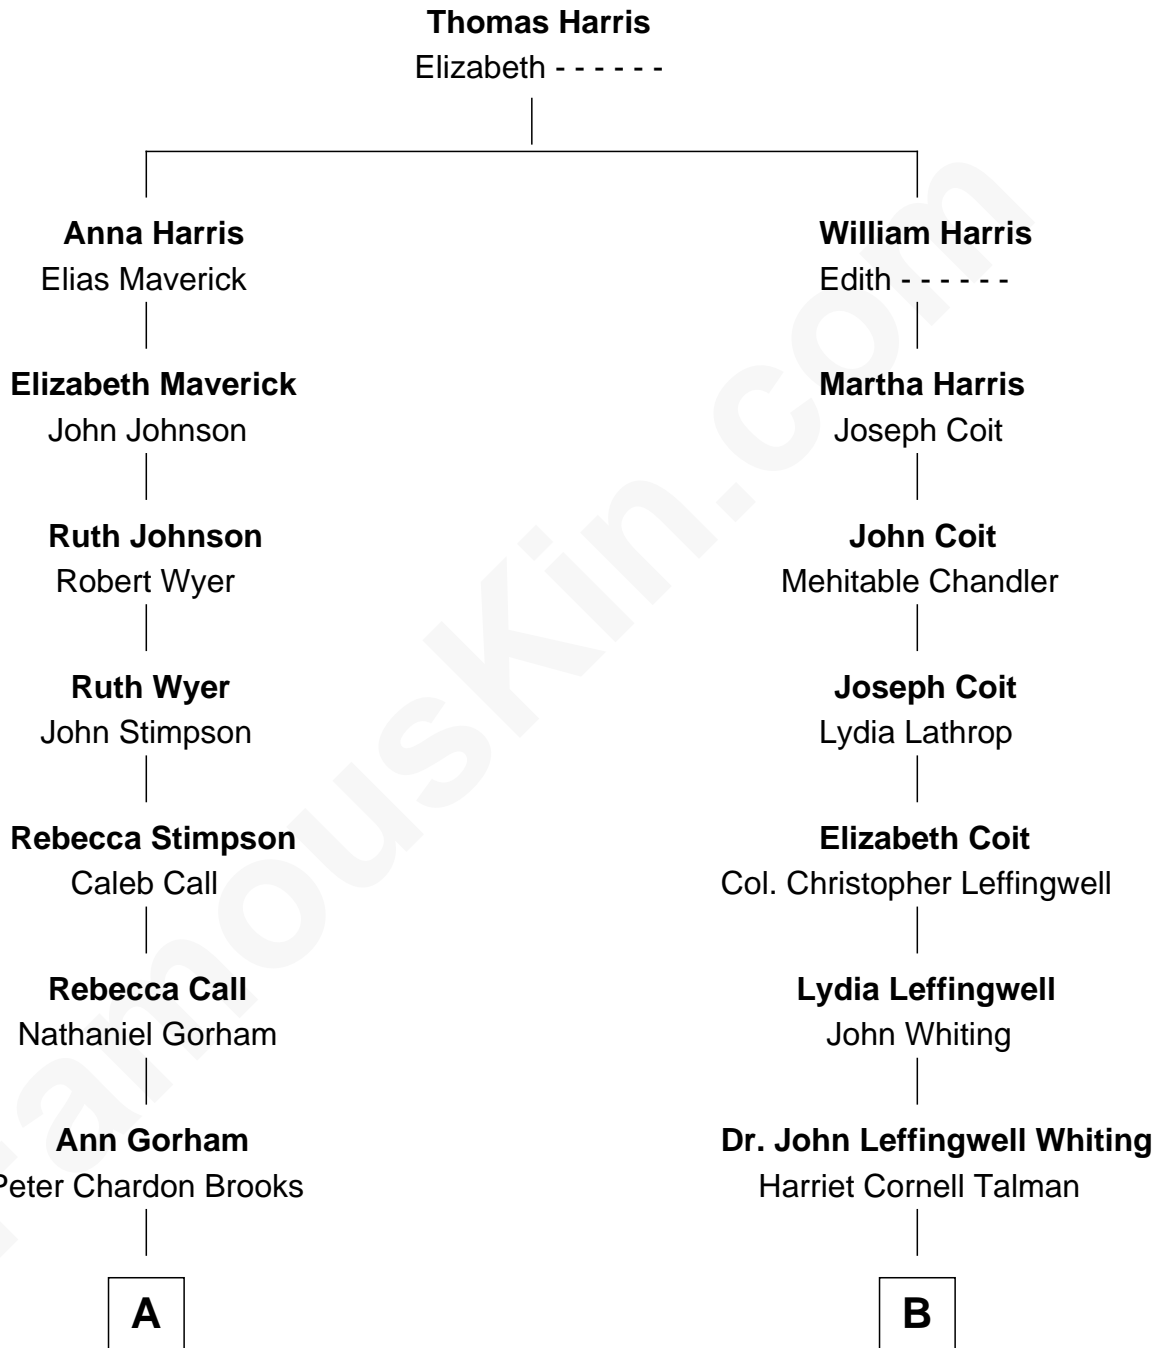

FamousKin.com Relationship Chart of

John Adams Morgan

1952 Olympic Sailing Gold Medalist

11th cousin of

Adlai Stevenson III

U.S. Senator from Illinois

A

Abigail Brown Brooks

Charles Francis Adams

John Quincy Adams

Frances Cadwallader Crowninshield

Charles Francis Adams

Frances Lovering

Catherine Frances Lovering Adams

Henry Sturgis Morgan

John Adams Morgan

Olympic Gold Medalist

B

John Talman Whiting

Mary Sophia Hill

Mary DeGama Whiting

William Borden

John Borden

Ellen Wallace Waller