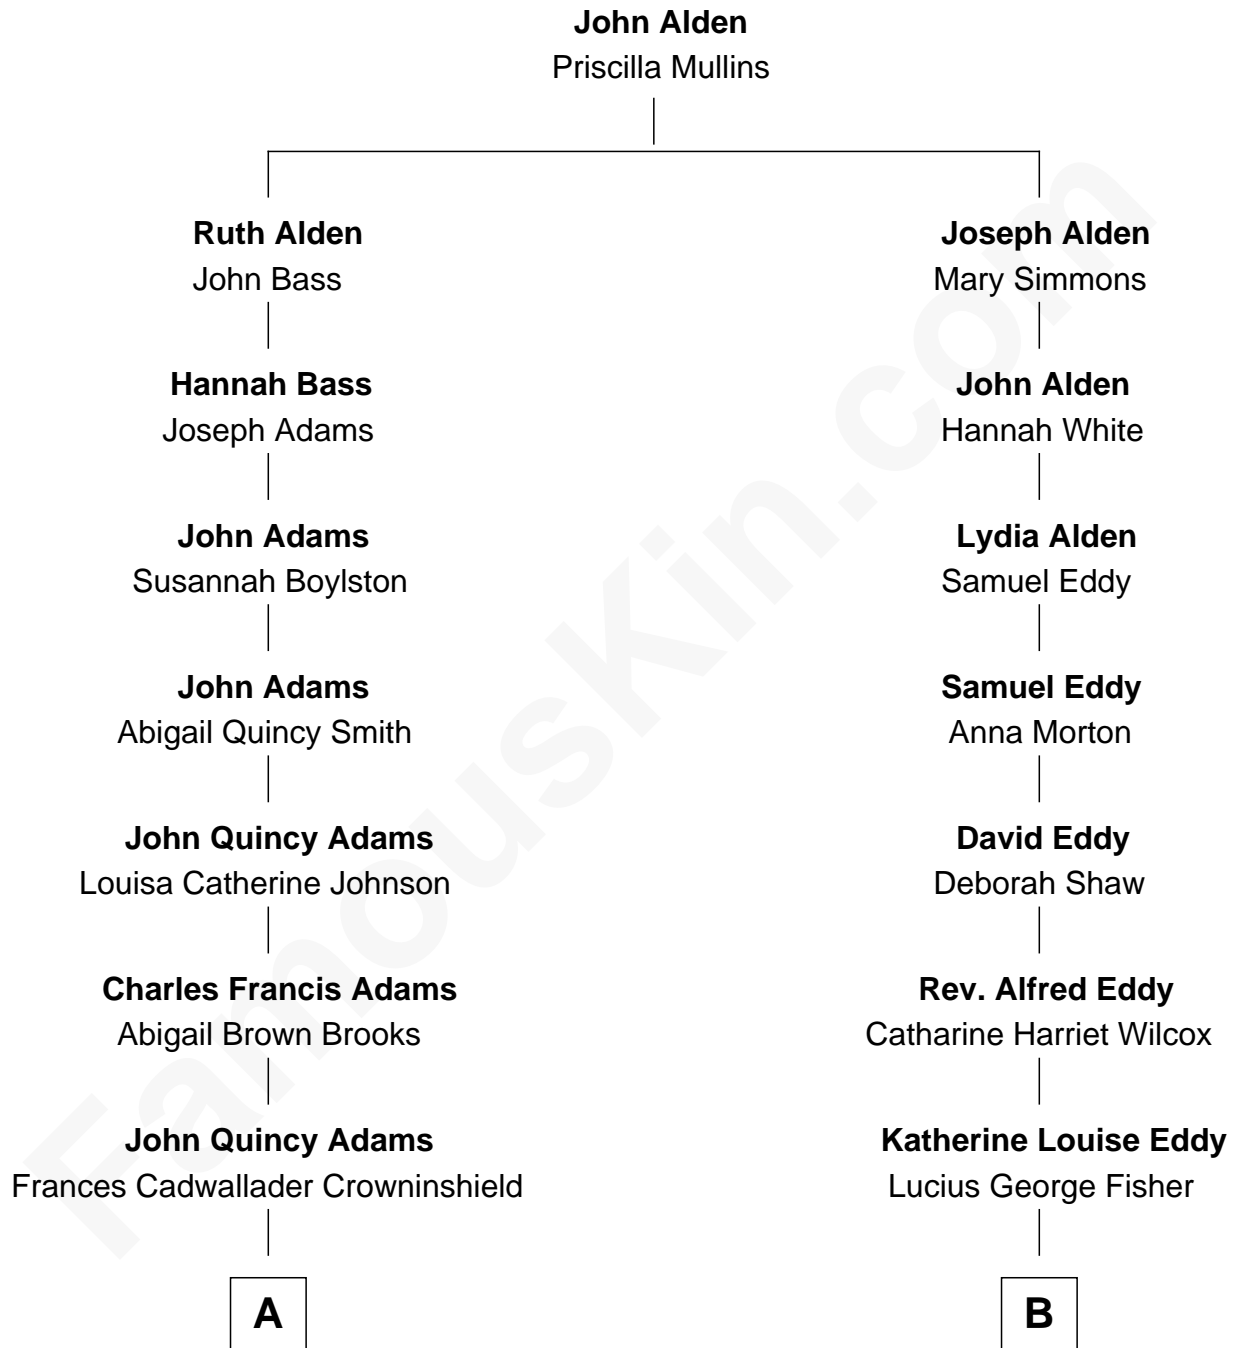

FamousKin.com

Relationship Chart of

John Adams Morgan

1952 Olympic Sailing Gold Medalist

9th cousin 1 time removed of

Jodie Foster
Movie Actress

A

Charles Francis Adams

Frances Lovering

Catherine Frances Lovering Adams

Henry Sturgis Morgan

John Adams Morgan

Olympic Gold Medalist

B

Alice Eddy Fisher

Alexis Caldwell Foster