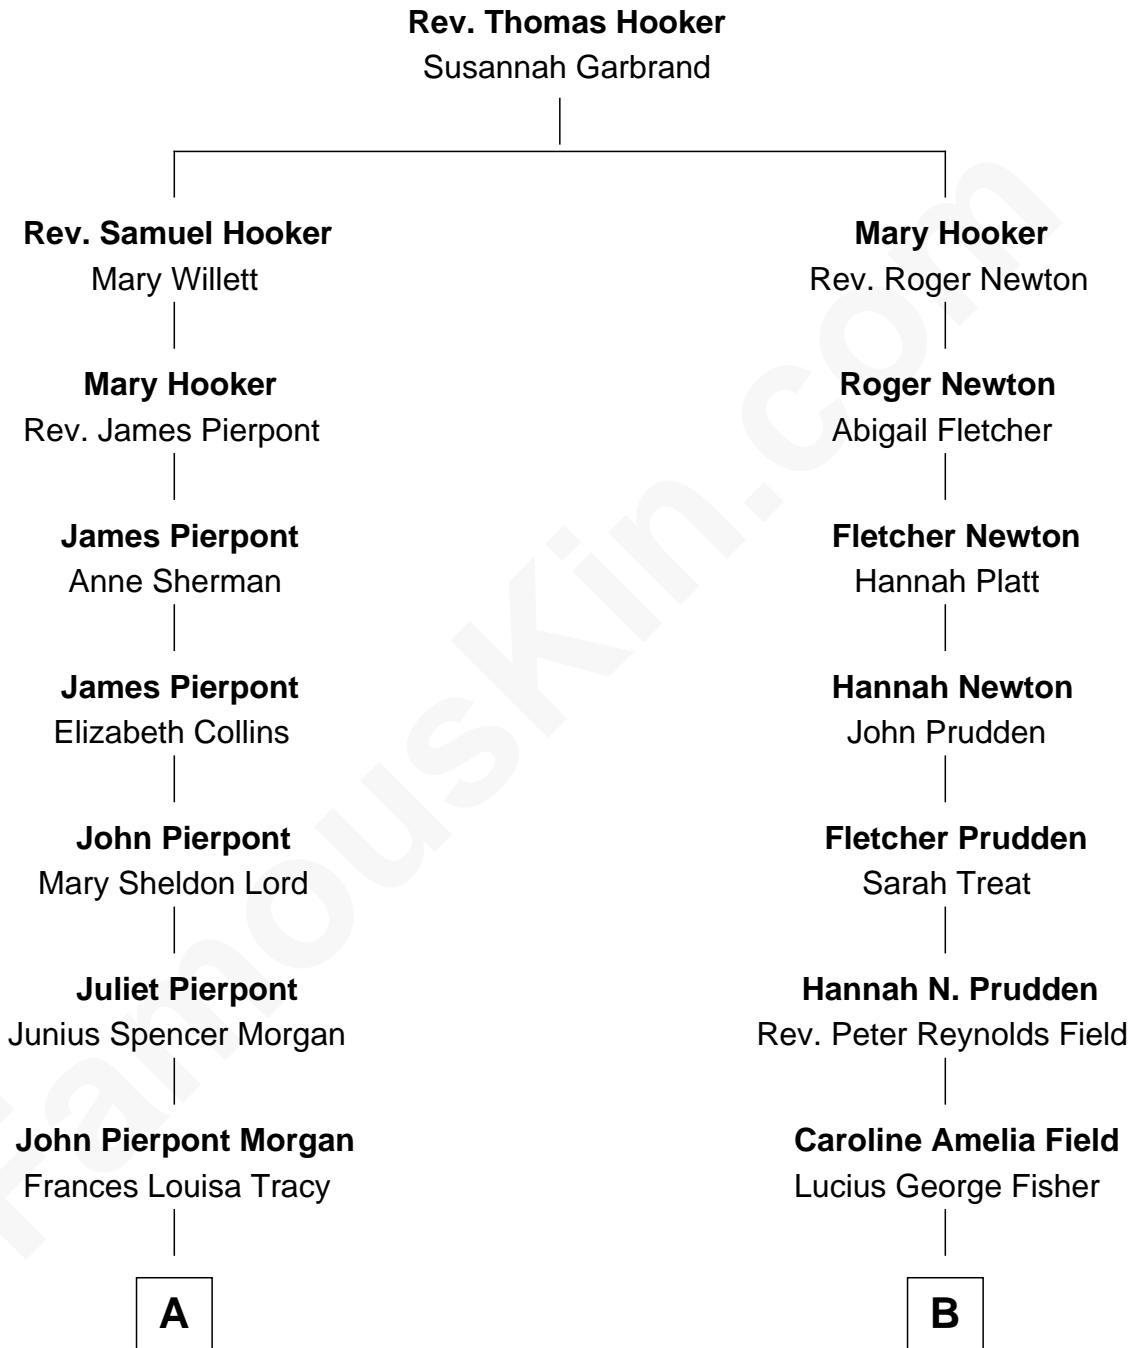

FamousKin.com

Relationship Chart of

John Adams Morgan

1952 Olympic Sailing Gold Medalist

9th cousin 2 times removed of

Jodie Foster
Movie Actress

A

John Pierpont Morgan

Jane Norton Grew

Henry Sturgis Morgan

Catherine Frances Lovering Adams

John Adams Morgan

Olympic Gold Medalist

B

Lucius George Fisher

Katherine Louise Eddy

Alice Eddy Fisher

Alexis Caldwell Foster

Lucius Fisher Foster

Constance Marie Robertson

Lucius Fisher Foster

Evelyn Della Almond

Jodie Foster

Movie Actress