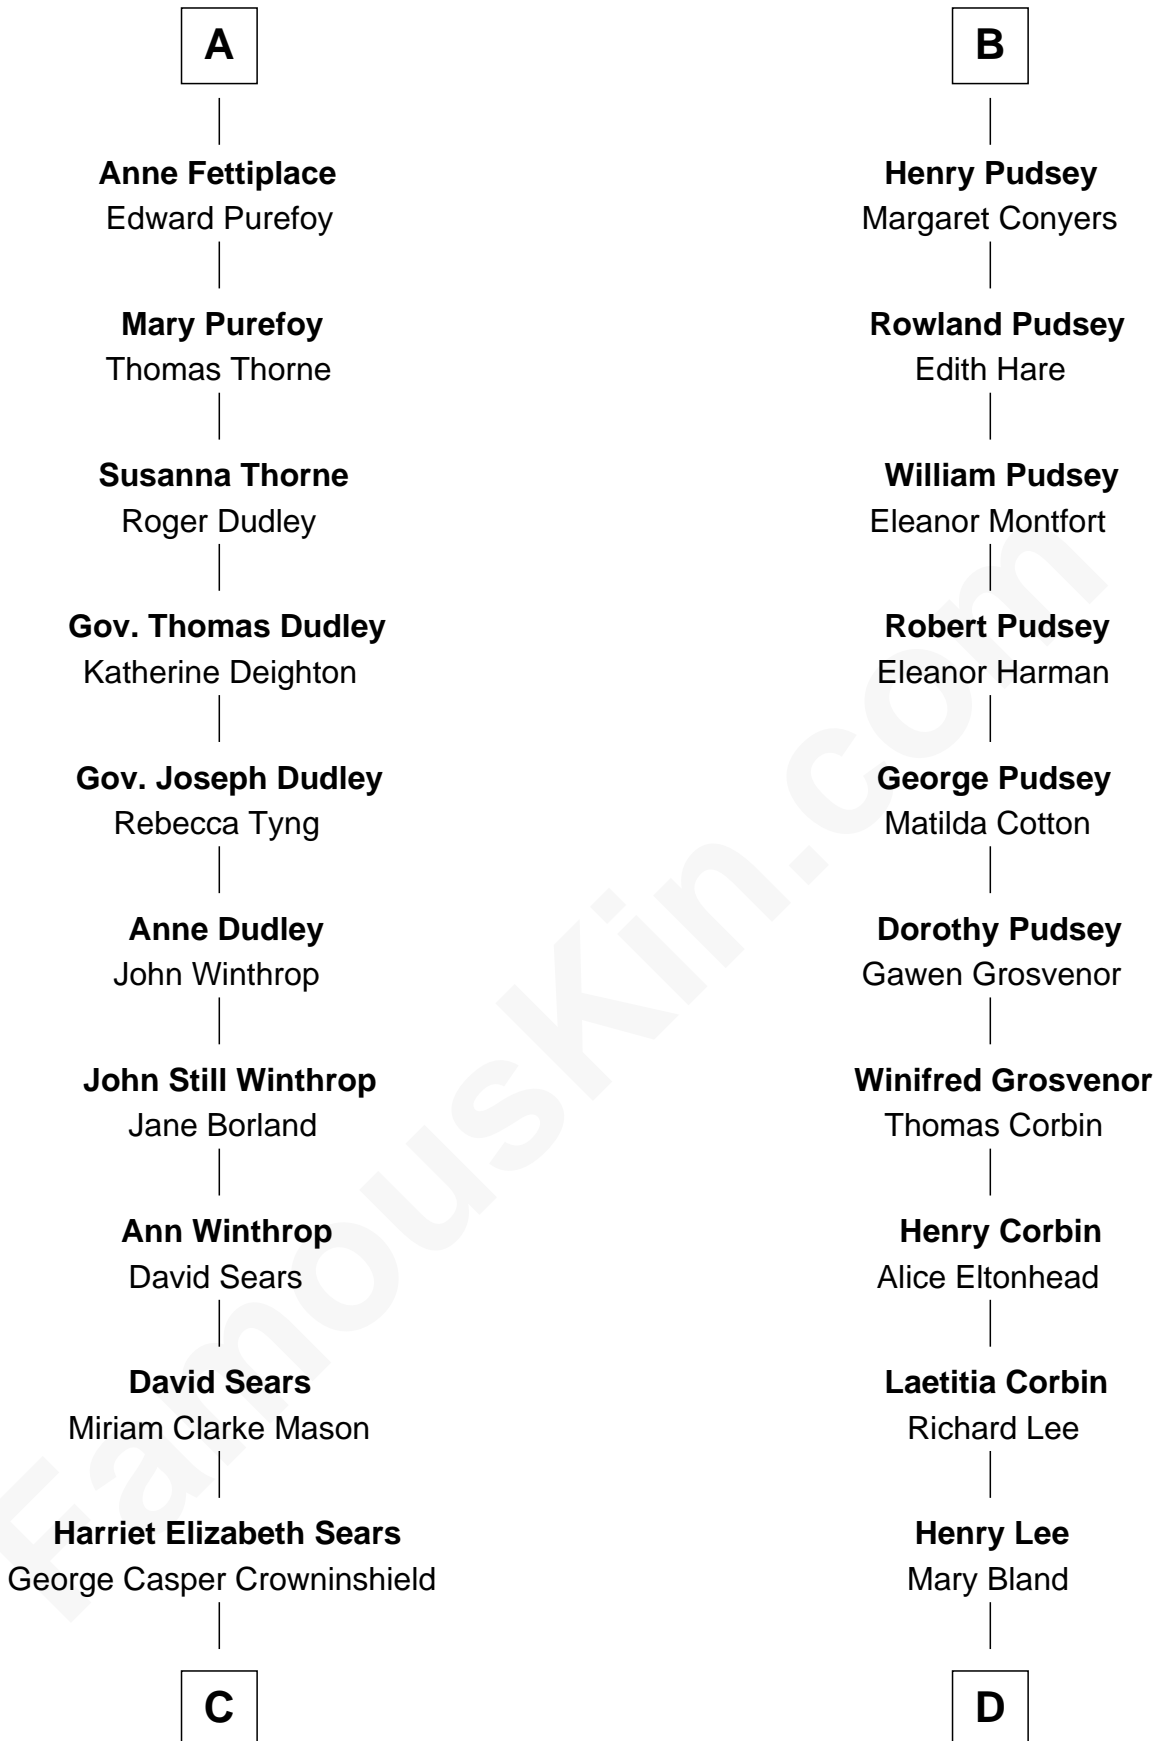

FamousKin.com

Relationship Chart of

John Adams Morgan

1952 Olympic Sailing Gold Medalist

18th cousin 2 times removed of

Henry Lee III
9th Governor of Virginia

Sir Thomas de Furnival

C

Frances Cadwallader Crowninshield

John Quincy Adams

Charles Francis Adams

Frances Lovering

Catherine Frances Lovering Adams

Henry Sturgis Morgan

John Adams Morgan

Olympic Gold Medalist