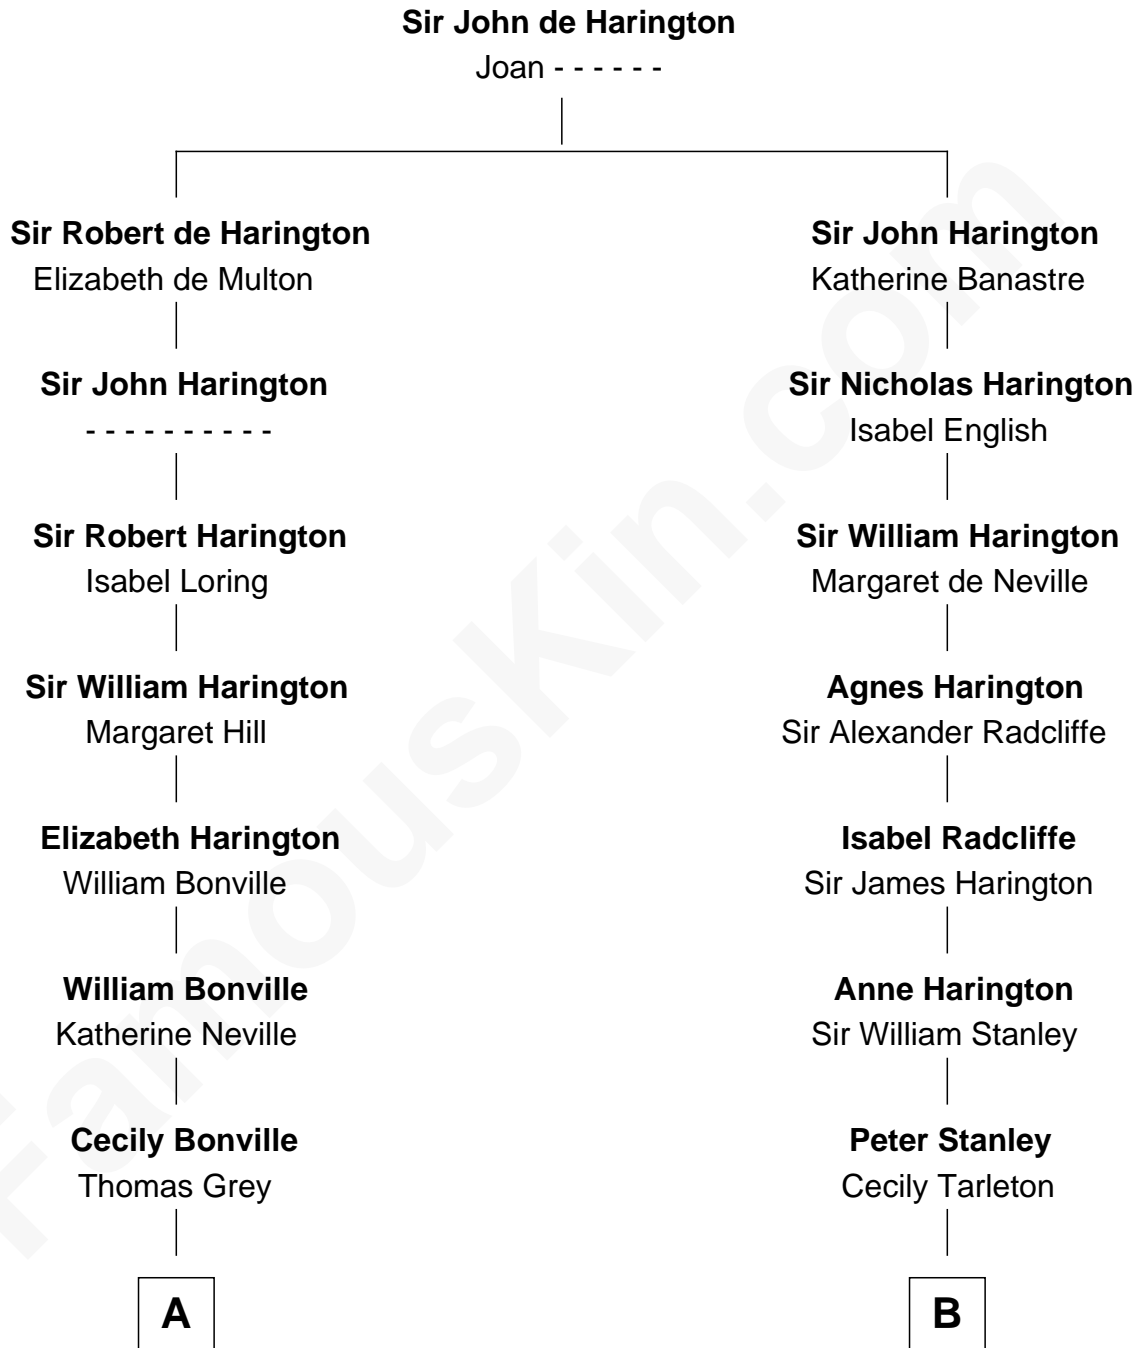

# FamousKin.com Relationship Chart of John Adams Morgan

1952 Olympic Sailing Gold Medalist

14th cousin 6 times removed of

**General Robert E. Lee**

Confederate Army - U.S. Civil War

**C**

—  
**Frances Cadwallader Crowninshield**

John Quincy Adams

—  
**Charles Francis Adams**

Frances Lovering

—  
**Catherine Frances Lovering Adams**

Henry Sturgis Morgan

—  
**John Adams Morgan**

*Olympic Gold Medalist*

FamousKin.com