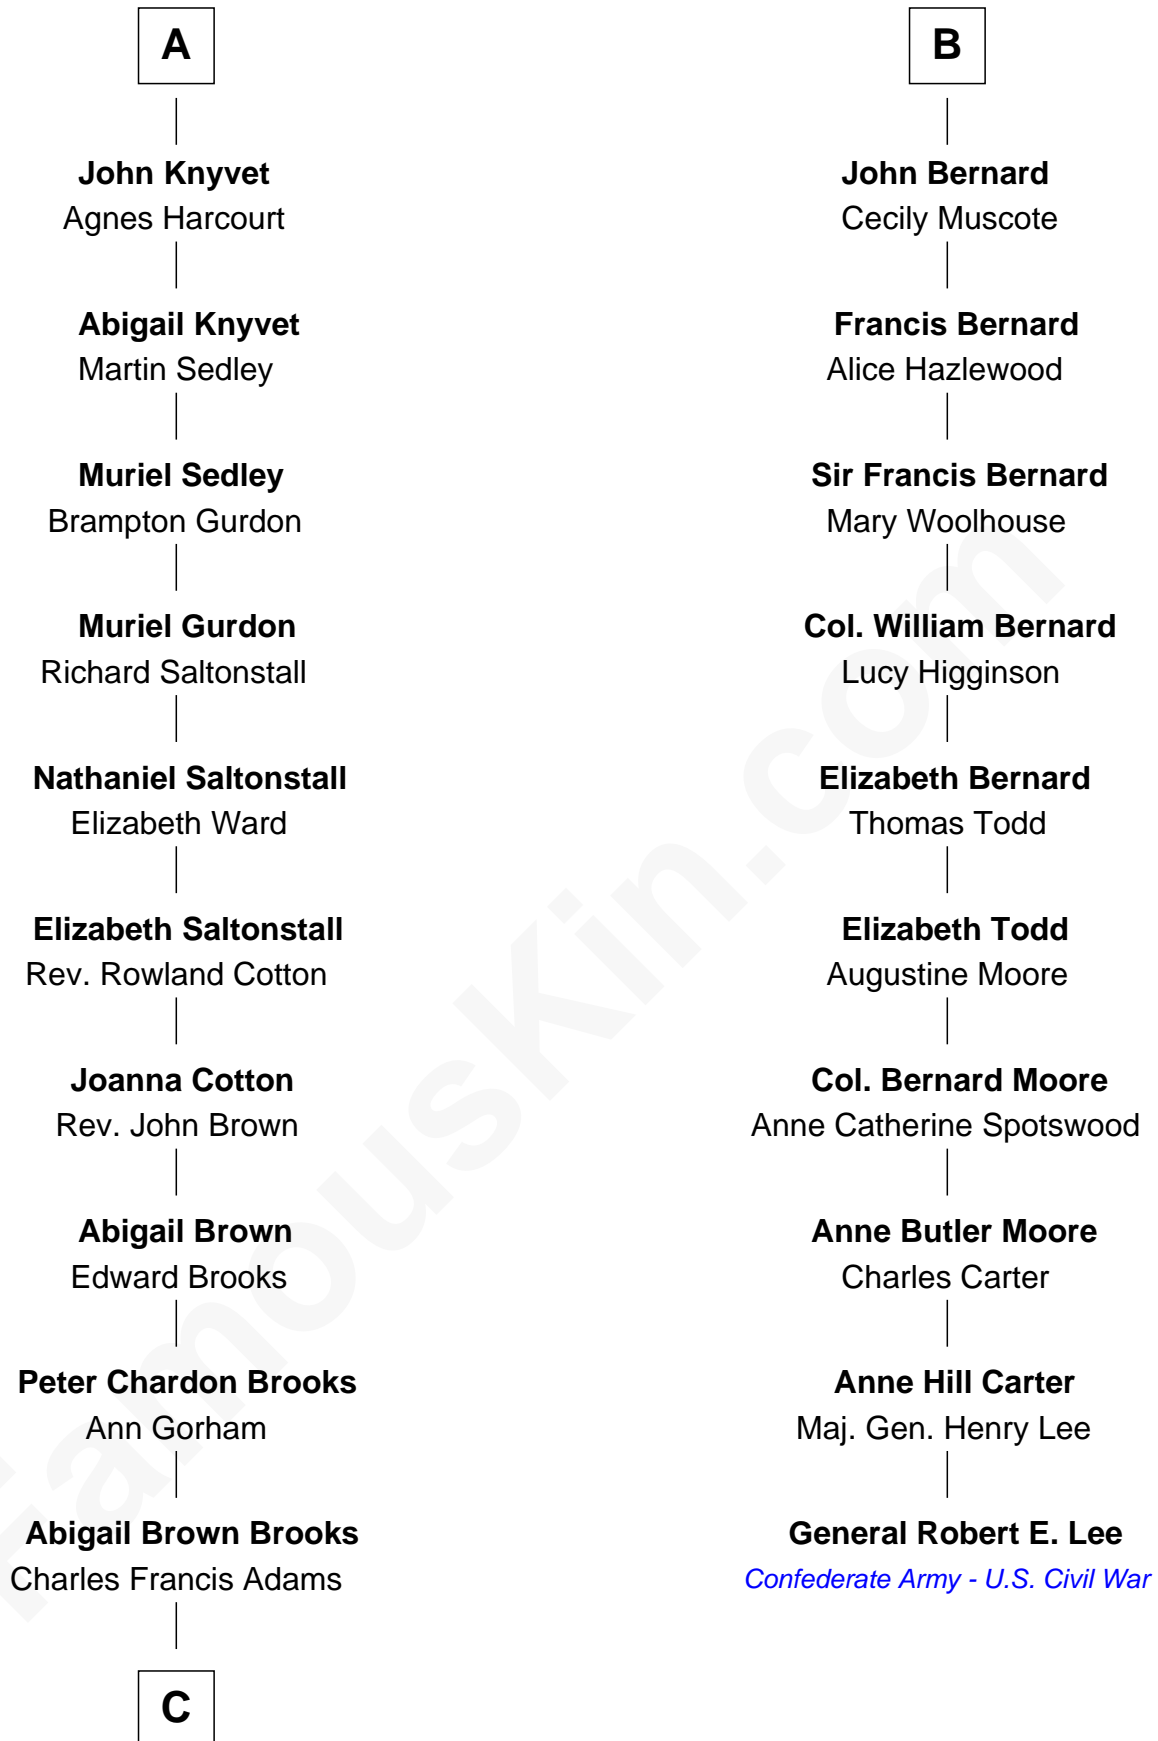

FamousKin.com Relationship Chart of John Adams Morgan

1952 Olympic Sailing Gold Medalist

16th cousin 4 times removed of

General Robert E. Lee

Confederate Army - U.S. Civil War

C

—
John Quincy Adams

Frances Cadwallader Crowninshield

—
Charles Francis Adams

Frances Lovering

—
Catherine Frances Lovering Adams

Henry Sturgis Morgan

—
John Adams Morgan

Olympic Gold Medalist

FamousKin.com