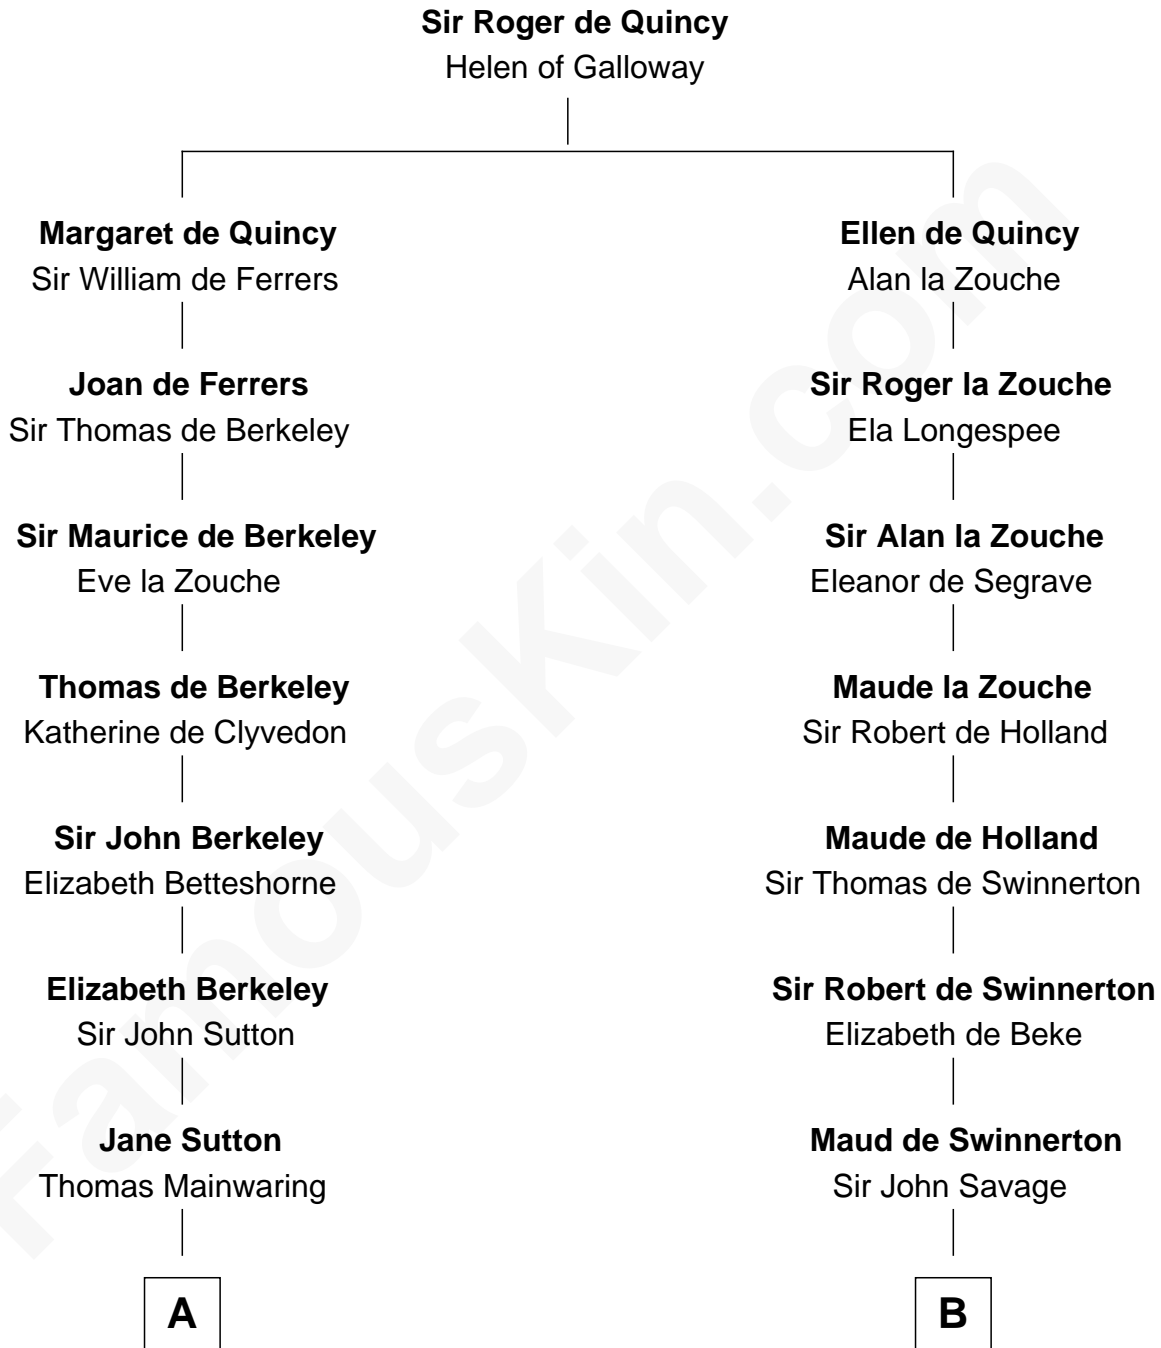

FamousKin.com Relationship Chart of John Adams Morgan

1952 Olympic Sailing Gold Medalist

19th cousin 2 times removed of

General Robert E. Lee

Confederate Army - U.S. Civil War

C

Charles F. Tracy
Louisa Kirkland

Frances Louisa Tracy
John Pierpont Morgan

John Pierpont Morgan
Jane Norton Grew

Henry Sturgis Morgan
Catherine Frances Lovering Adams

John Adams Morgan
Olympic Gold Medalist

D

Col. Henry Lee
Lucy Grymes

Maj. Gen. Henry Lee
Anne Hill Carter