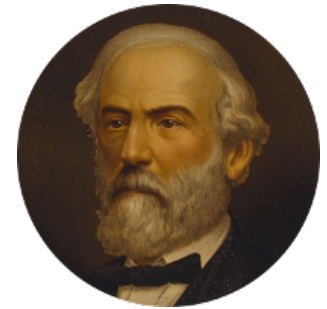

FamousKin.com Relationship Chart of John Adams Morgan

1952 Olympic Sailing Gold Medalist

19th cousin 2 times removed of

General Robert E. Lee

Confederate Army - U.S. Civil War

C

Charles F. Tracy
Louisa Kirkland

General Robert E. Lee
Confederate Army - U.S. Civil War

FamousKin.com