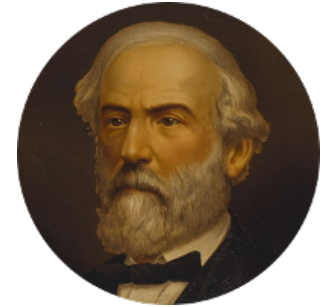

# FamousKin.com Relationship Chart of John Adams Morgan

1952 Olympic Sailing Gold Medalist

13th cousin 6 times removed of

**General Robert E. Lee**

Confederate Army - U.S. Civil War

**A**

**Robert Kaye**  
Anne Flower

**Grace Kaye**  
Richard Saltonstall

**Richard Saltonstall**  
Muriel Gurdon

**Nathaniel Saltonstall**  
Elizabeth Ward

**Elizabeth Saltonstall**  
Rev. Rowland Cotton

**Joanna Cotton**  
Rev. John Brown

**Abigail Brown**  
Edward Brooks