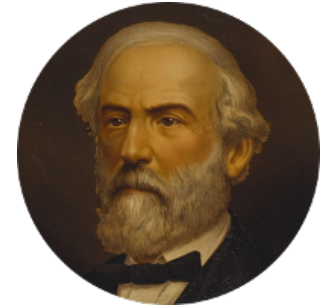

FamousKin.com Relationship Chart of John Adams Morgan

1952 Olympic Sailing Gold Medalist

19th cousin 1 time removed of

General Robert E. Lee

Confederate Army - U.S. Civil War

C

Frances Cadwallader Crowninshield

John Quincy Adams

Charles Francis Adams

Frances Lovering

Catherine Frances Lovering Adams

Henry Sturgis Morgan

John Adams Morgan

Olympic Gold Medalist

D