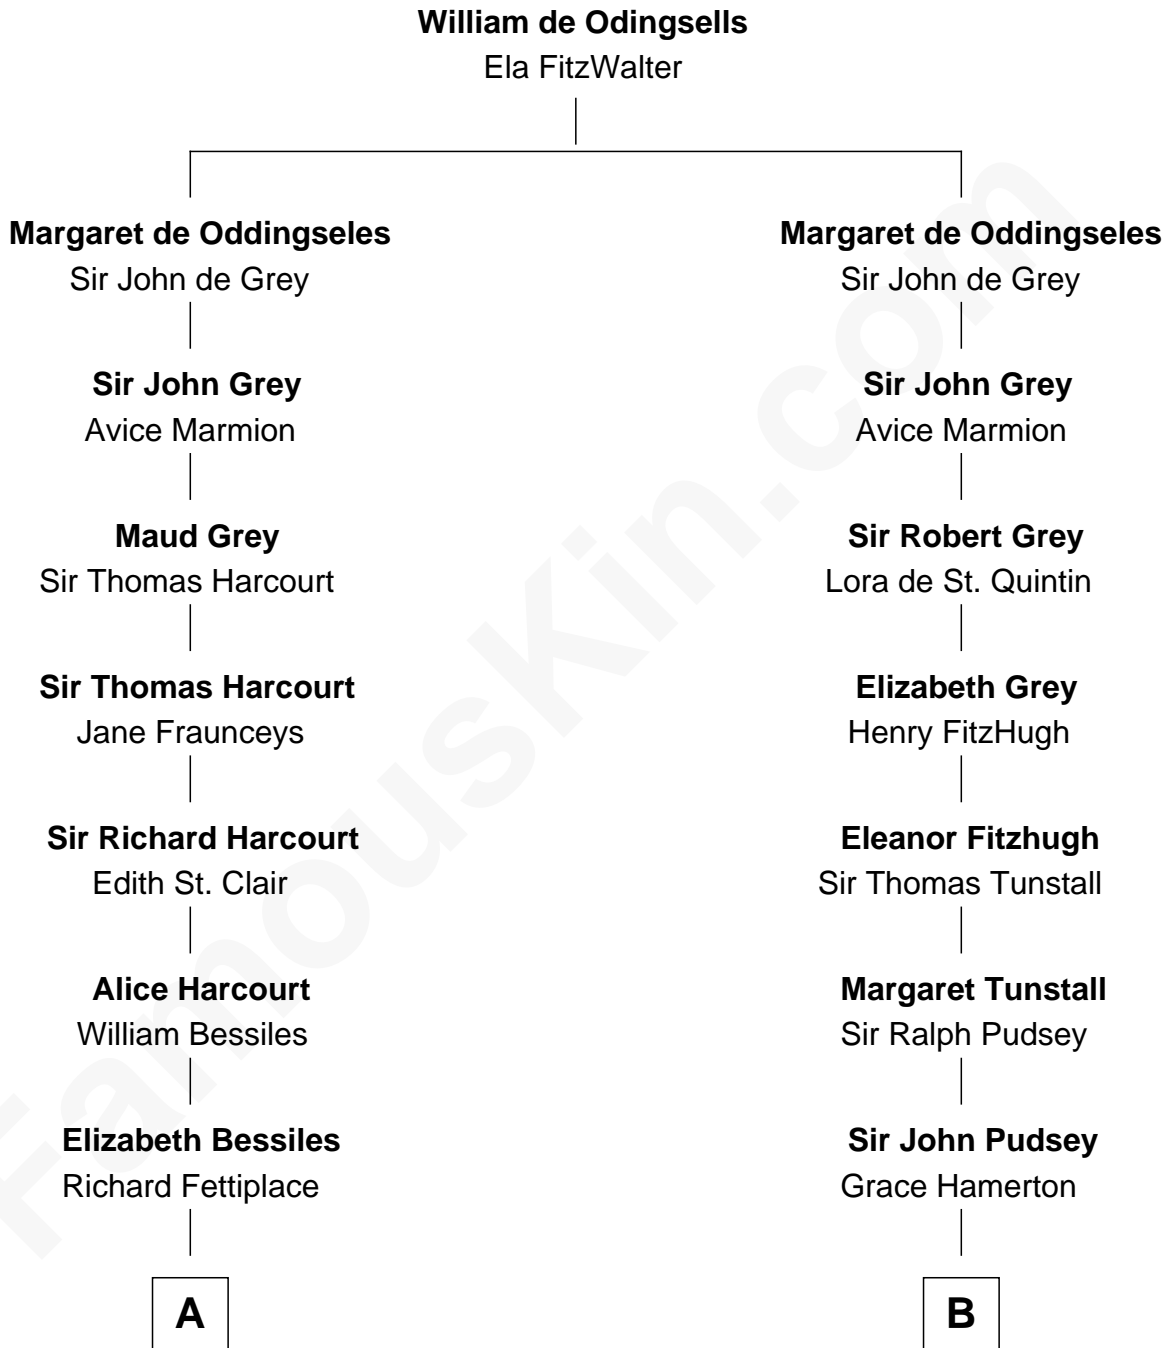

FamousKin.com Relationship Chart of

John Adams Morgan
1952 Olympic Sailing Gold Medalist

19th cousin 1 time removed of

General Robert E. Lee
Confederate Army - U.S. Civil War

C

Frances Cadwallader Crowninshield

John Quincy Adams

Charles Francis Adams

Frances Lovering

Catherine Frances Lovering Adams

Henry Sturgis Morgan

John Adams Morgan

Olympic Gold Medalist

D