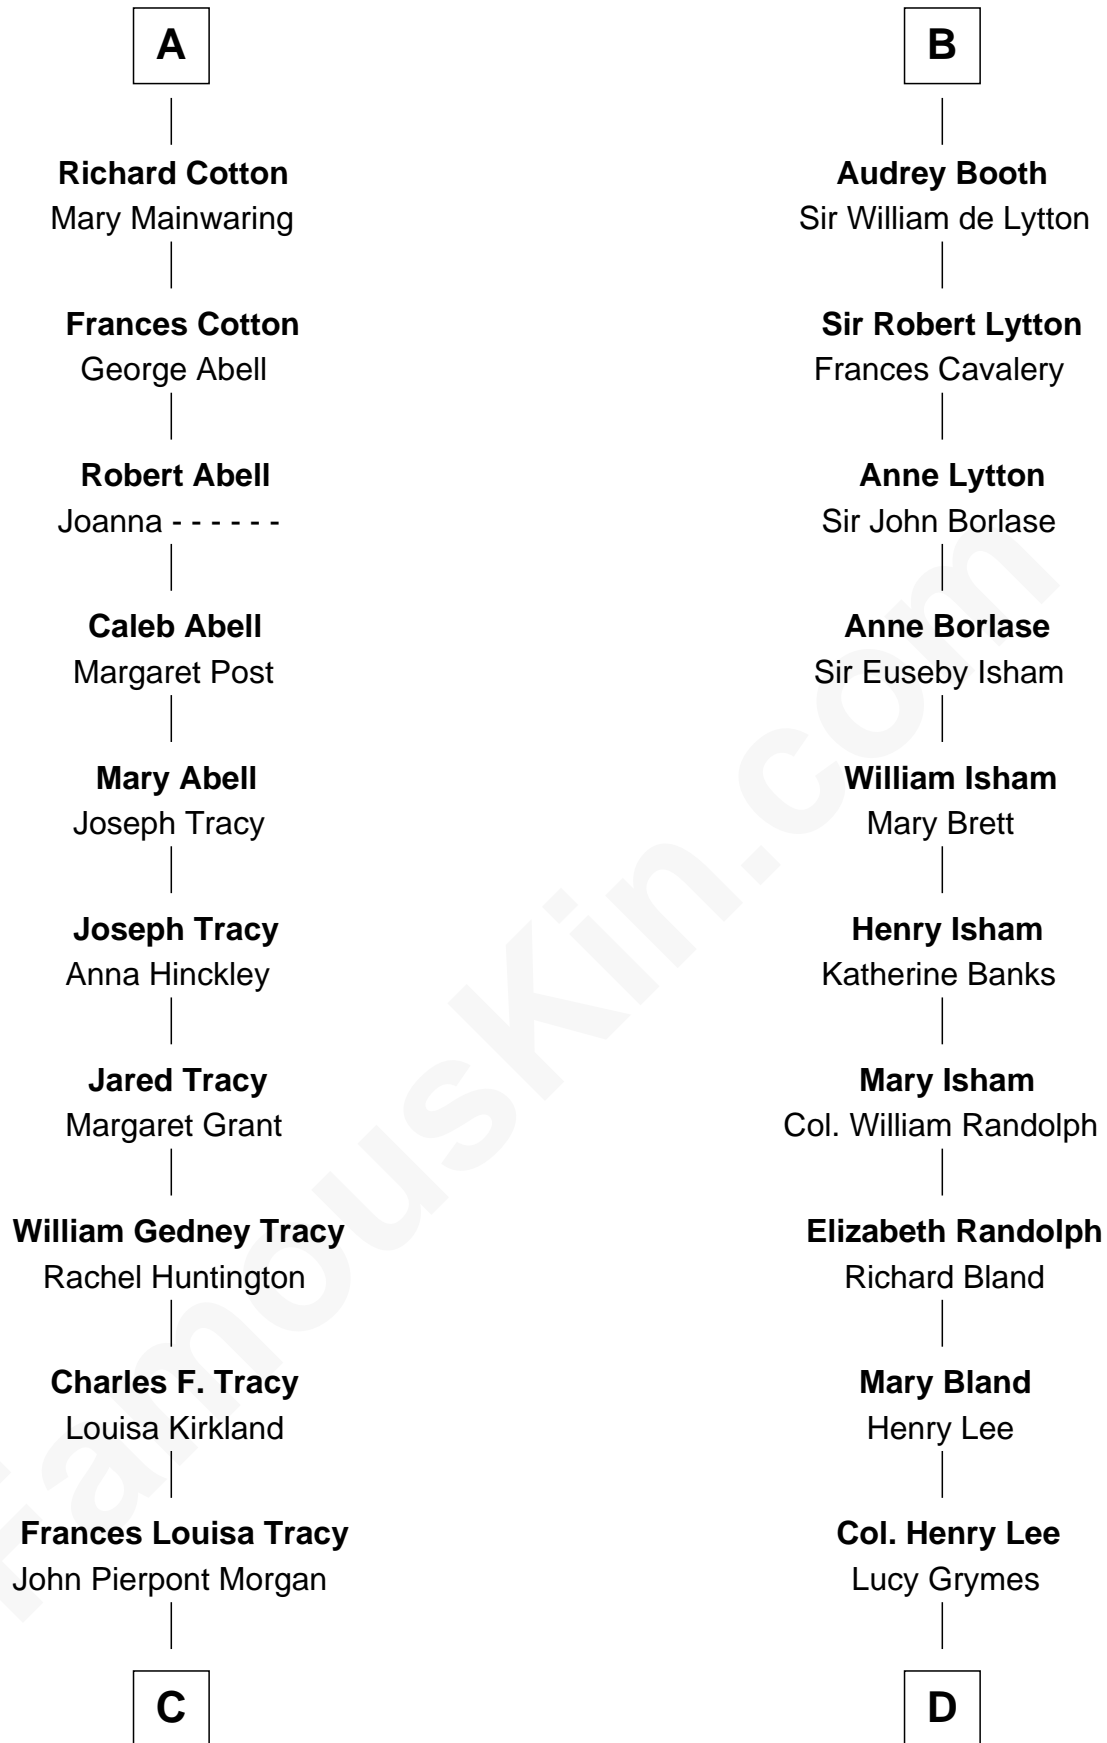

FamousKin.com Relationship Chart of John Adams Morgan

1952 Olympic Sailing Gold Medalist

18th cousin 1 time removed of

General Robert E. Lee

Confederate Army - U.S. Civil War

C

John Pierpont Morgan

Jane Norton Grew

Henry Sturgis Morgan

Catherine Frances Lovering Adams

John Adams Morgan

Olympic Gold Medalist

D

Maj. Gen. Henry Lee

Anne Hill Carter

General Robert E. Lee