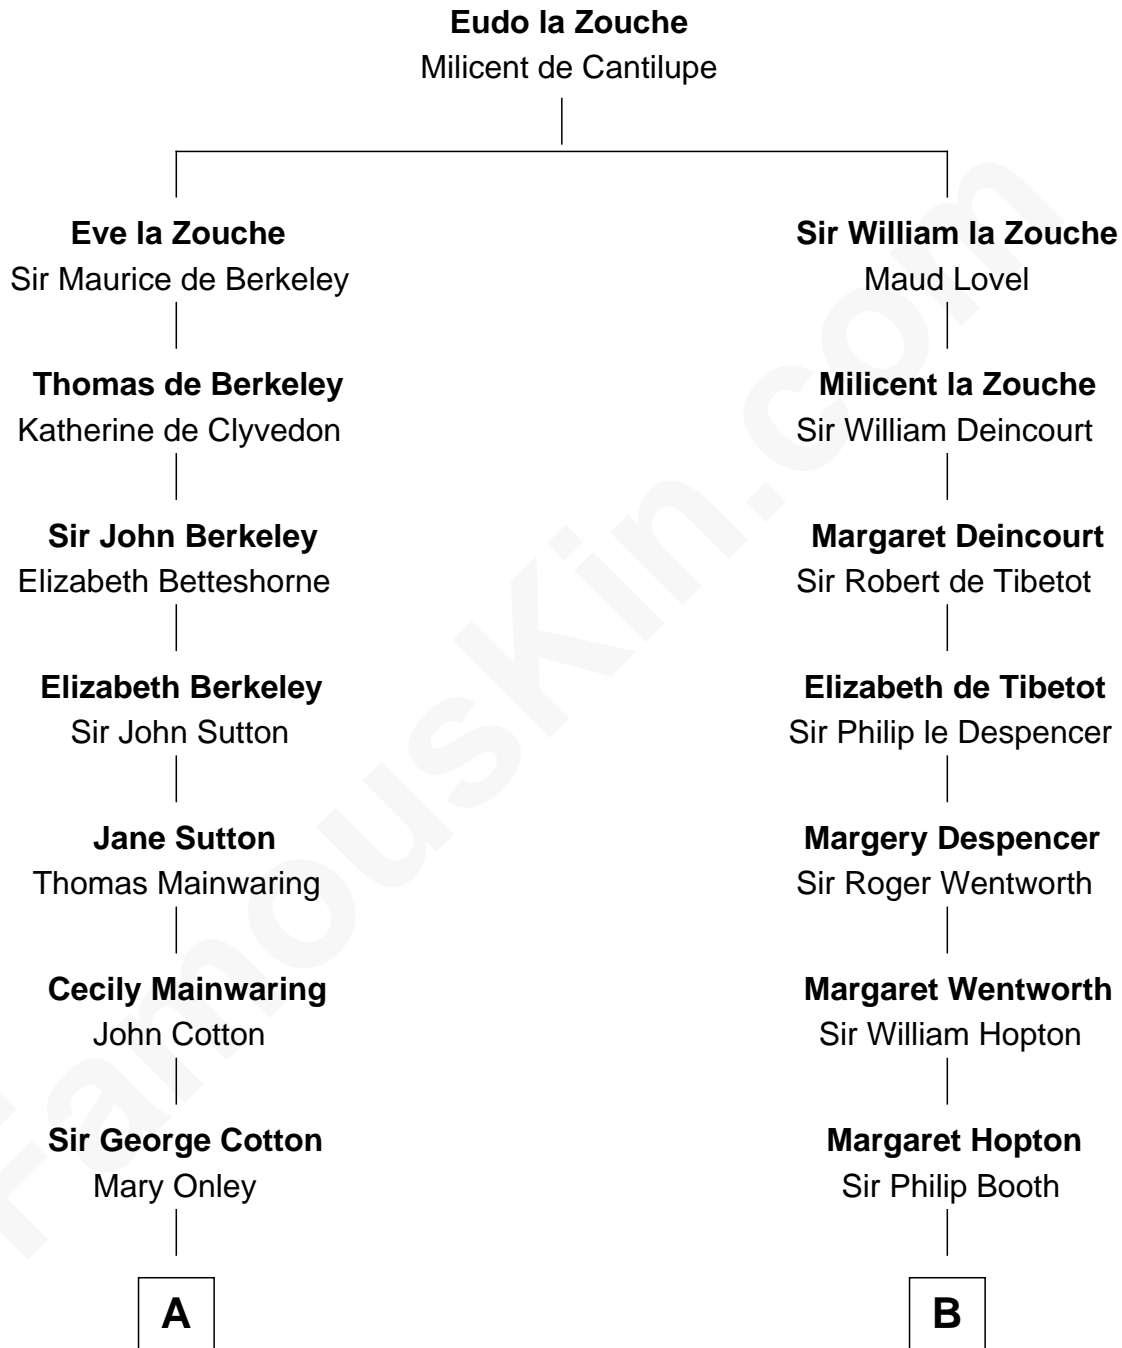

FamousKin.com Relationship Chart of John Adams Morgan

1952 Olympic Sailing Gold Medalist

18th cousin 1 time removed of

General Robert E. Lee

Confederate Army - U.S. Civil War

C

John Pierpont Morgan

Jane Norton Grew

Henry Sturgis Morgan

Catherine Frances Lovering Adams

John Adams Morgan

Olympic Gold Medalist

D

Maj. Gen. Henry Lee

Anne Hill Carter

General Robert E. Lee