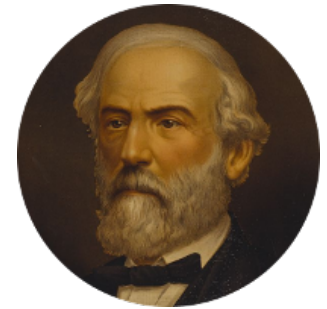

FamousKin.com Relationship Chart of John Adams Morgan

1952 Olympic Sailing Gold Medalist

18th cousin 1 time removed of

General Robert E. Lee

Confederate Army - U.S. Civil War

C

John Pierpont Morgan

Jane Norton Grew

Henry Sturgis Morgan

Catherine Frances Lovering Adams

John Adams Morgan

Olympic Gold Medalist

D

Maj. Gen. Henry Lee

Anne Hill Carter

General Robert E. Lee