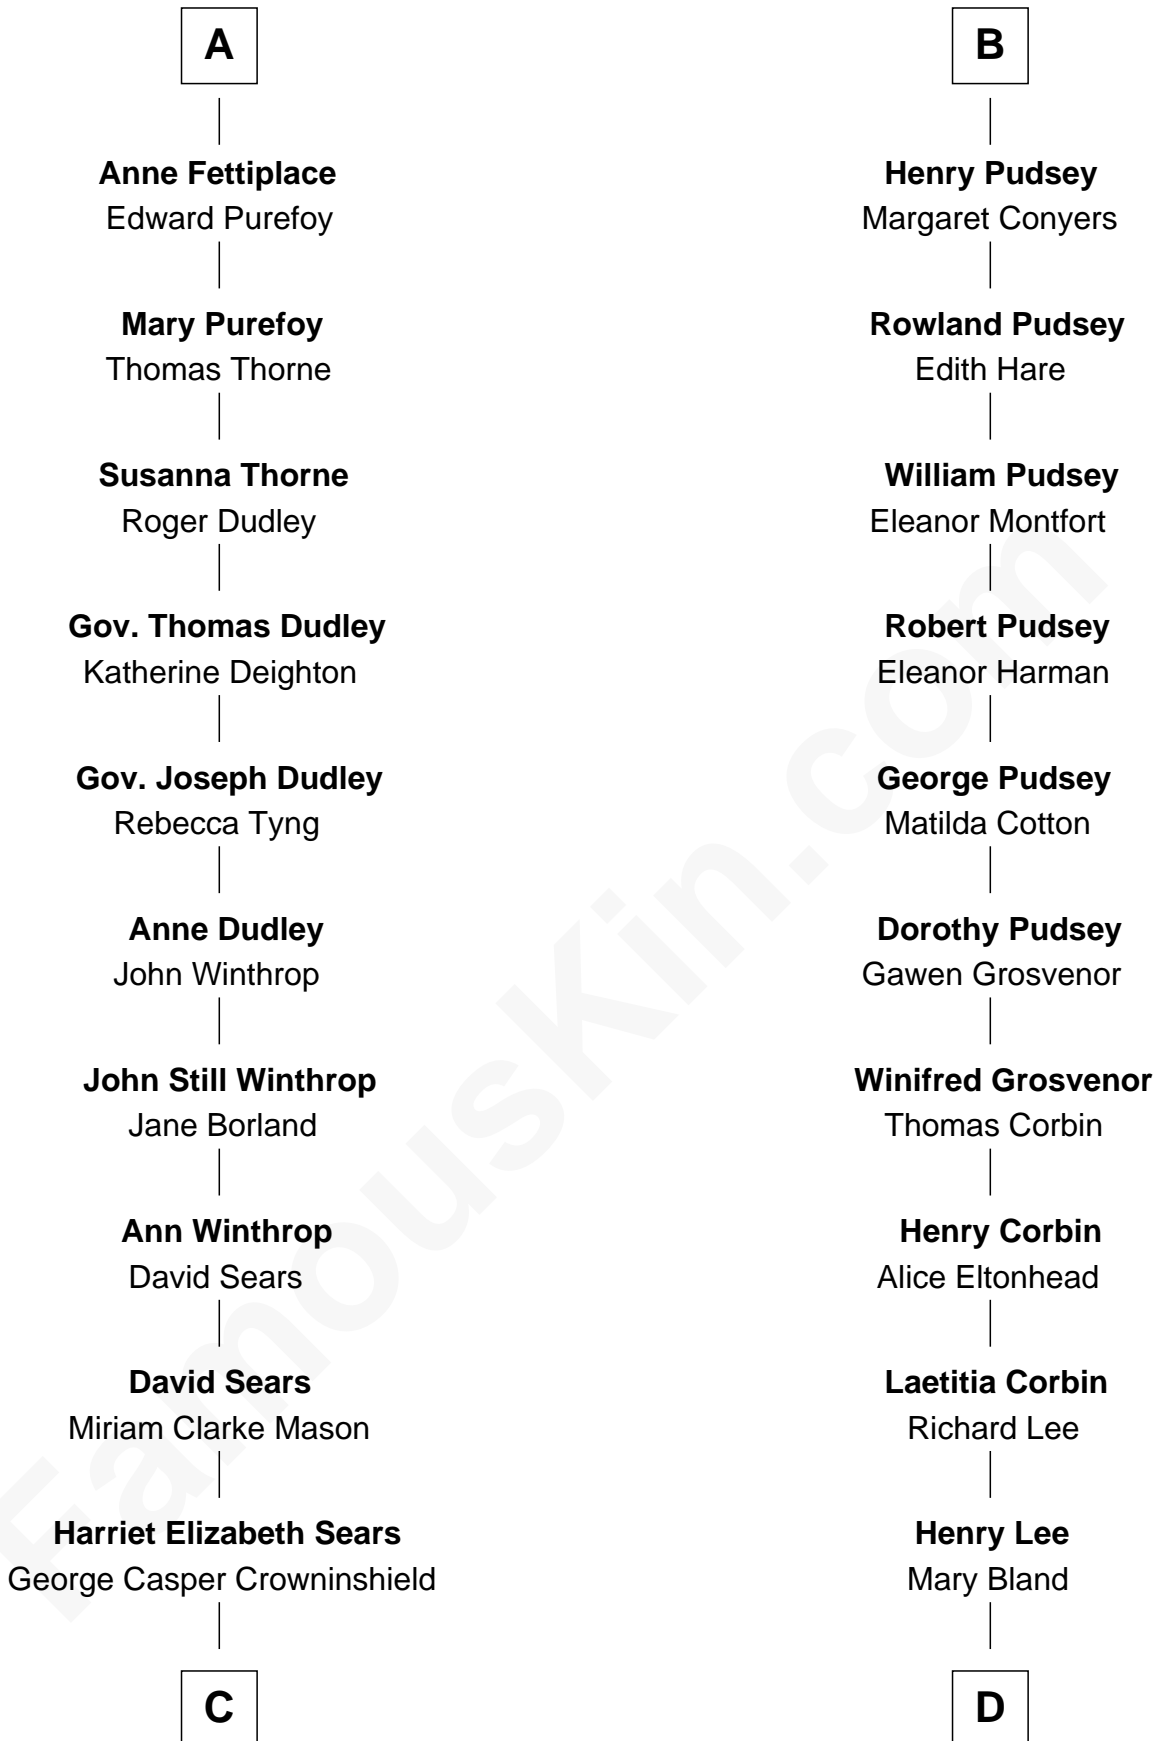

FamousKin.com Relationship Chart of

John Adams Morgan
1952 Olympic Sailing Gold Medalist

19th cousin 1 time removed of

General Robert E. Lee
Confederate Army - U.S. Civil War

C

Frances Cadwallader Crowninshield

John Quincy Adams

Charles Francis Adams

Frances Lovering

Catherine Frances Lovering Adams

Henry Sturgis Morgan

John Adams Morgan

Olympic Gold Medalist

D