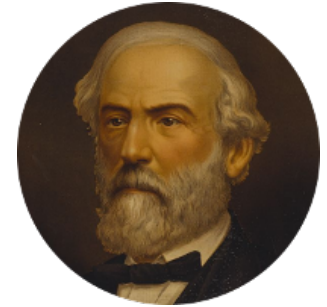

FamousKin.com Relationship Chart of

John Adams Morgan
1952 Olympic Sailing Gold Medalist

19th cousin 1 time removed of

General Robert E. Lee
Confederate Army - U.S. Civil War

C

Frances Cadwallader Crowninshield

John Quincy Adams

Charles Francis Adams

Frances Lovering

Catherine Frances Lovering Adams

Henry Sturgis Morgan

John Adams Morgan

Olympic Gold Medalist

D