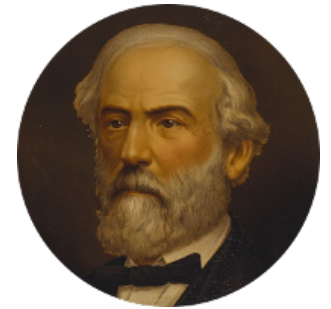

FamousKin.com Relationship Chart of John Adams Morgan

1952 Olympic Sailing Gold Medalist

19th cousin 1 time removed of

General Robert E. Lee

Confederate Army - U.S. Civil War

Sir Thomas de Furnival

C

Frances Cadwallader Crowninshield

John Quincy Adams

Charles Francis Adams

Frances Lovering

Catherine Frances Lovering Adams

Henry Sturgis Morgan

John Adams Morgan

Olympic Gold Medalist

D