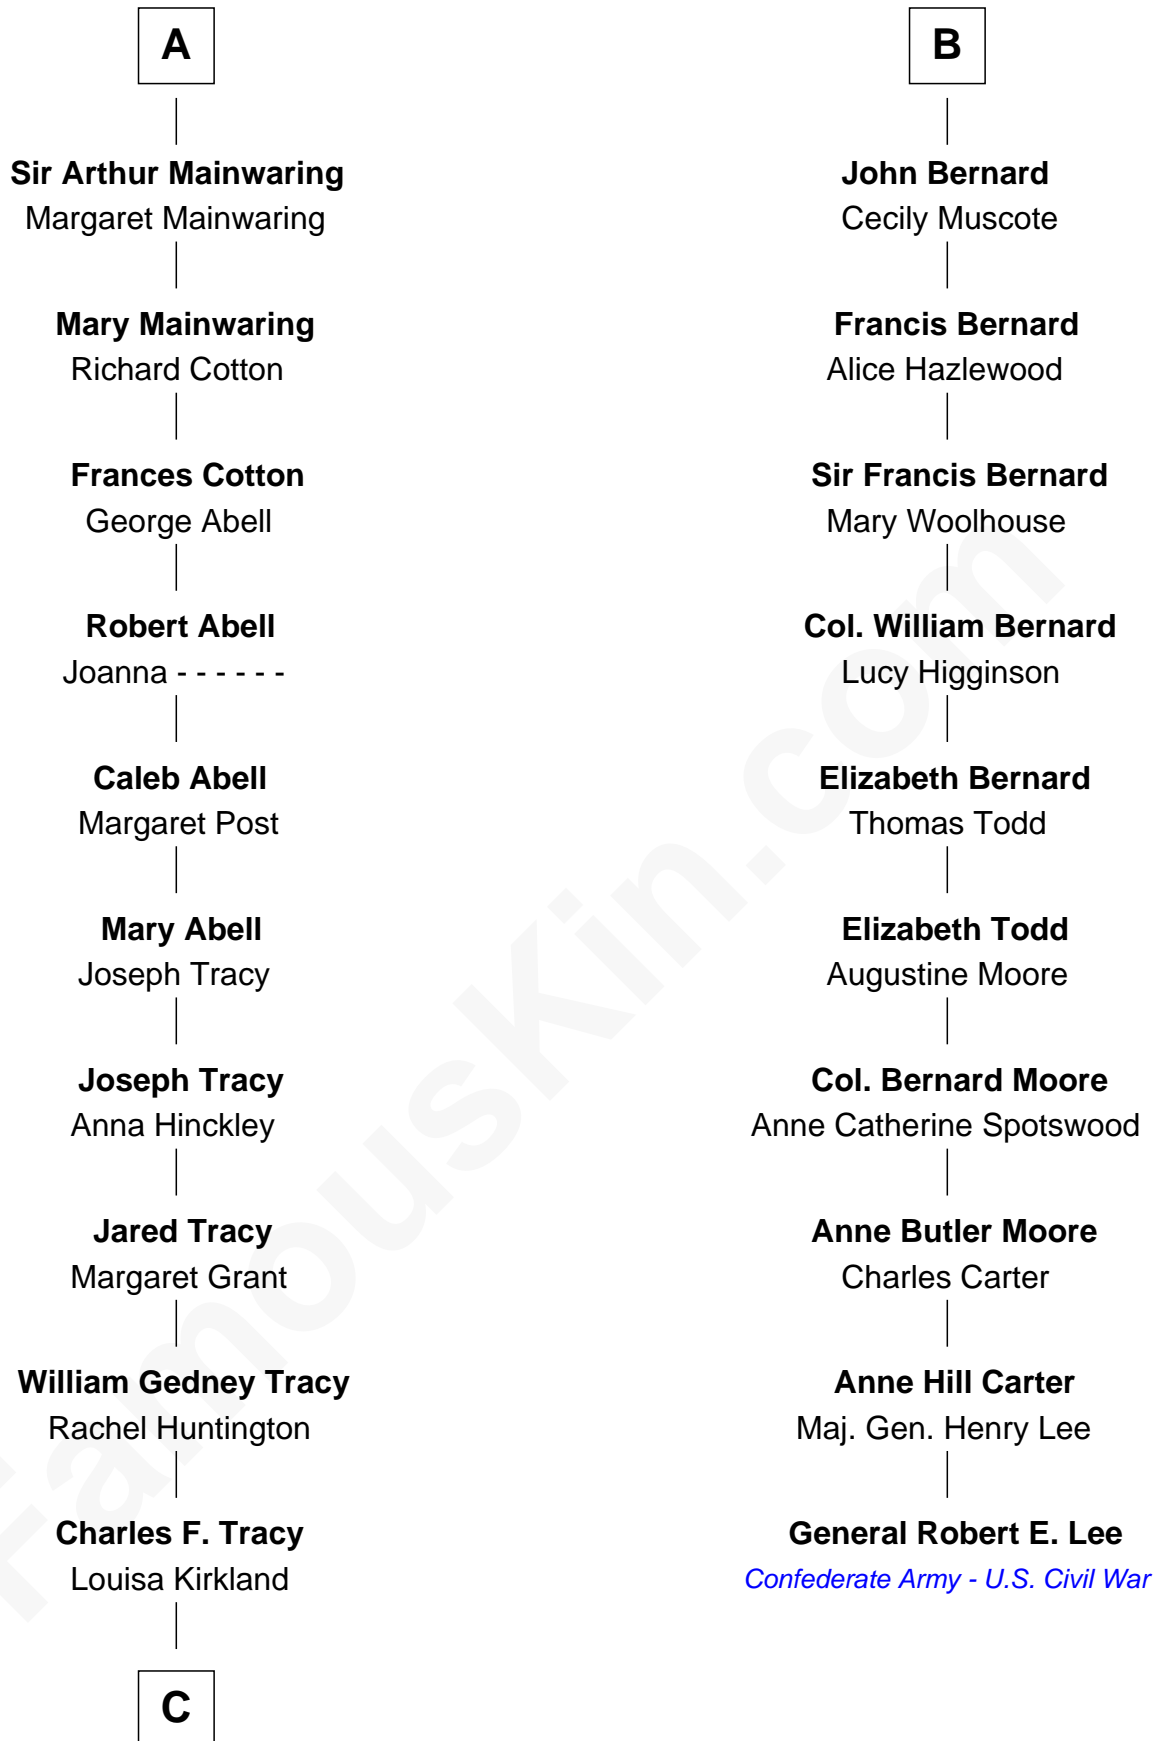

FamousKin.com Relationship Chart of John Adams Morgan

1952 Olympic Sailing Gold Medalist

16th cousin 4 times removed of

General Robert E. Lee

Confederate Army - U.S. Civil War

C

—
Frances Louisa Tracy

John Pierpont Morgan

—
John Pierpont Morgan

Jane Norton Grew

—
Henry Sturgis Morgan

Catherine Frances Lovering Adams

—
John Adams Morgan

Olympic Gold Medalist

FamousKin.com