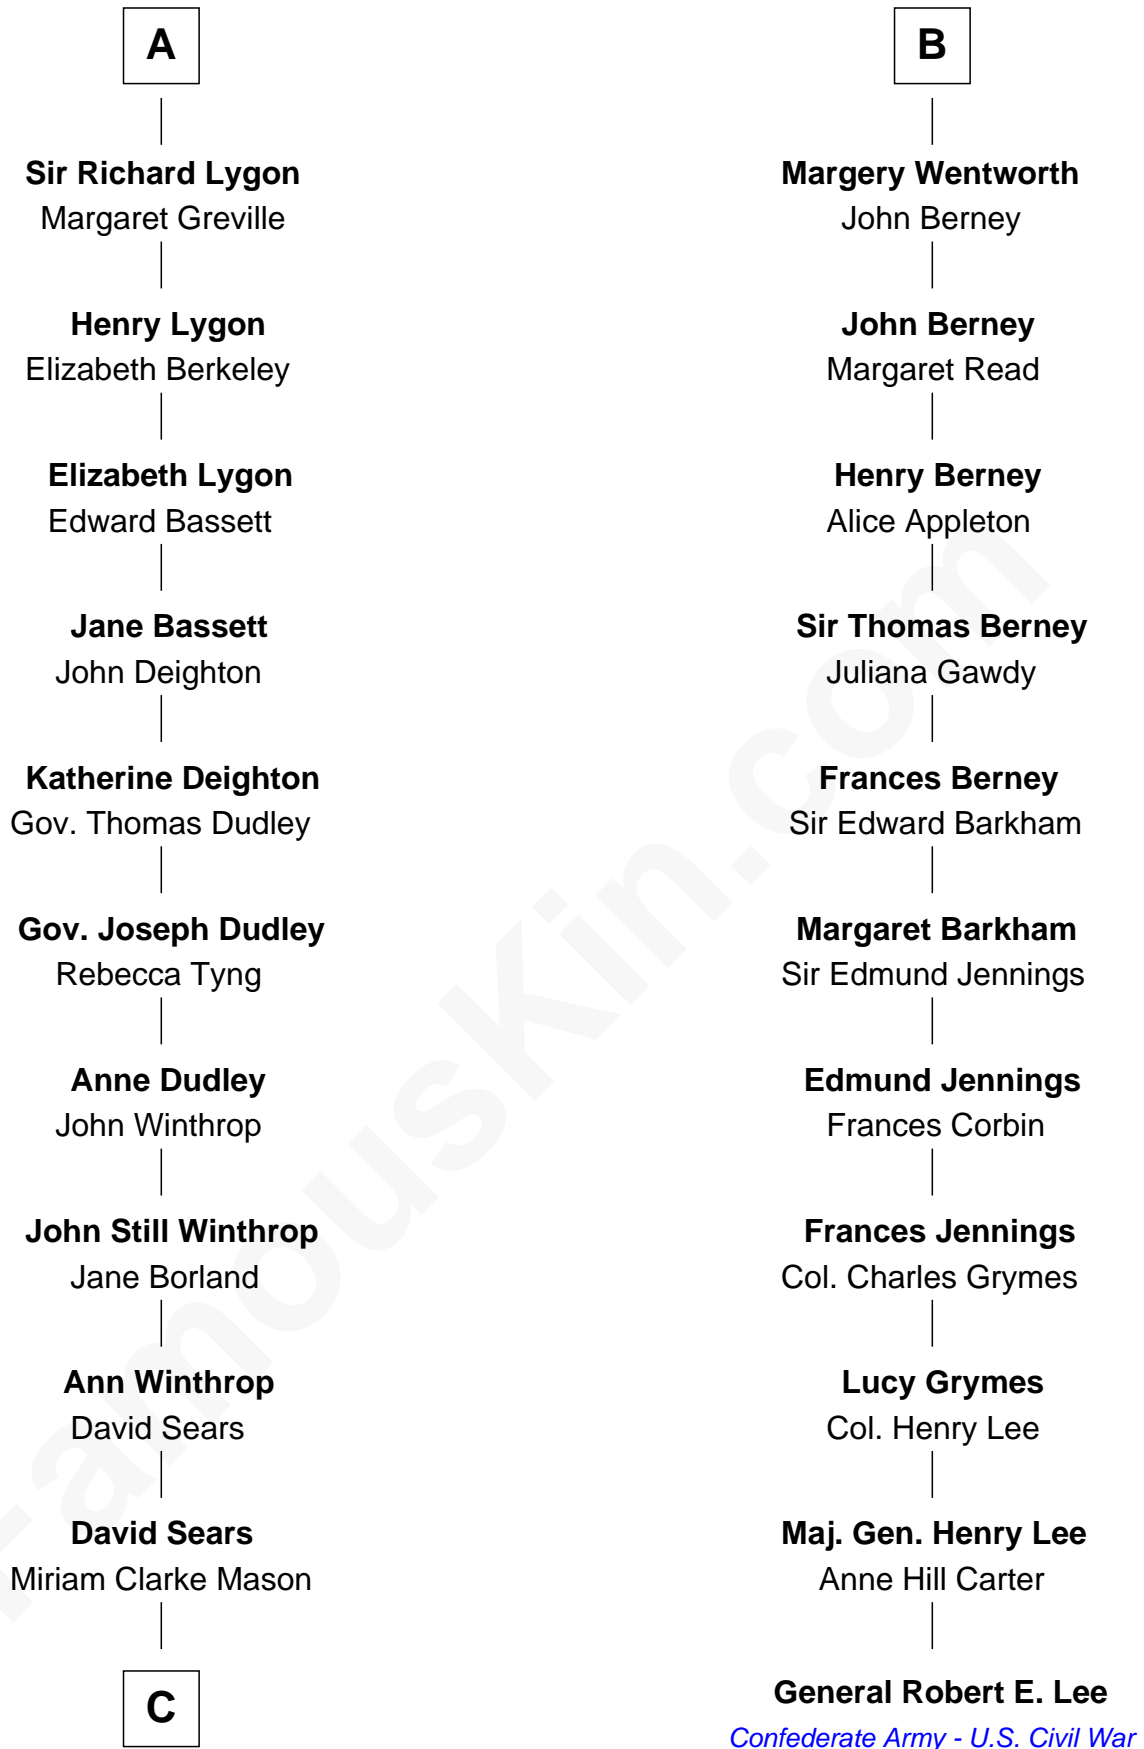

# FamousKin.com Relationship Chart of John Adams Morgan

1952 Olympic Sailing Gold Medalist

17th cousin 4 times removed of

**General Robert E. Lee**

Confederate Army - U.S. Civil War

**C**

—  
**Harriet Elizabeth Sears**  
George Casper Crowninshield

—  
**Frances Cadwallader Crowninshield**  
John Quincy Adams

—  
**Charles Francis Adams**  
Frances Lovering

—  
**Catherine Frances Lovering Adams**  
Henry Sturgis Morgan

—  
**John Adams Morgan**  
*Olympic Gold Medalist*