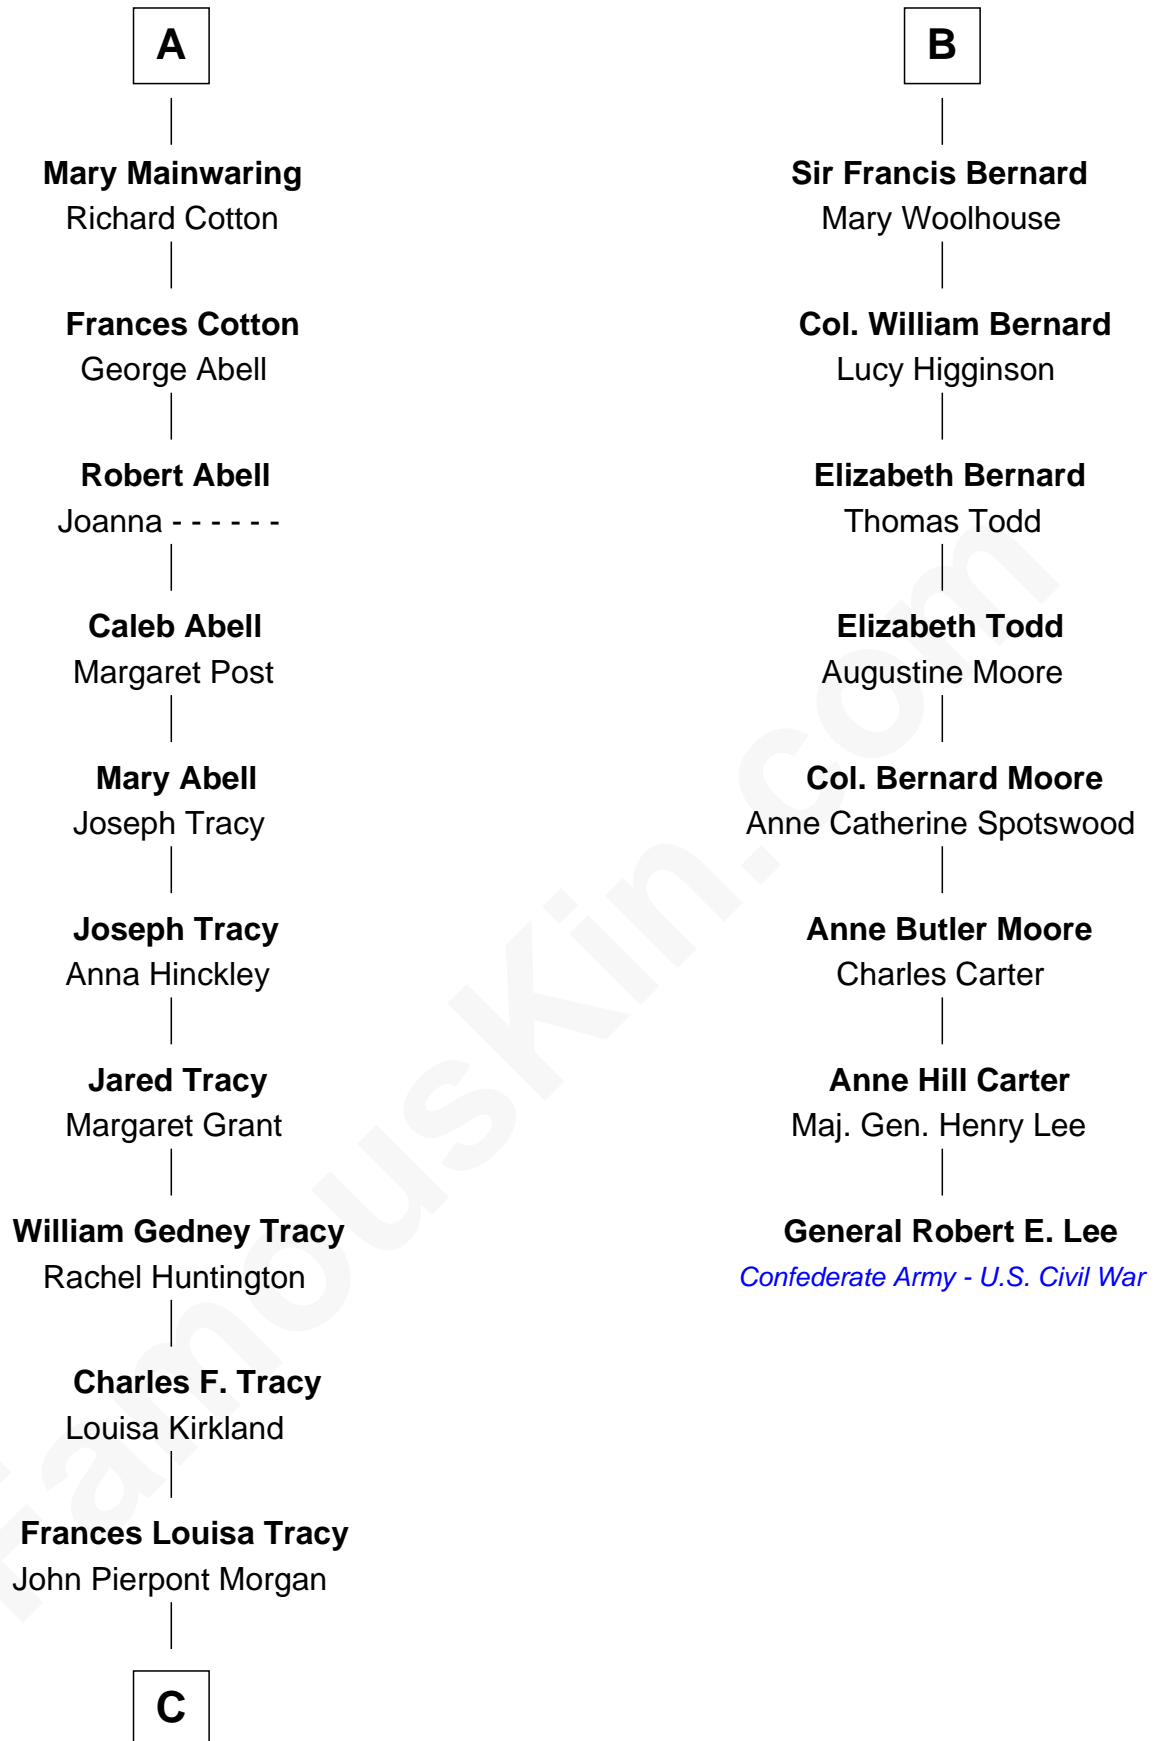

FamousKin.com Relationship Chart of John Adams Morgan

1952 Olympic Sailing Gold Medalist

14th cousin 5 times removed of

General Robert E. Lee

Confederate Army - U.S. Civil War

John de Welles

Maud de Roos

Anne de Welles

Sir Robert Corbet

Dorothy Corbet

Sir Richard Mainwaring

Sir Arthur Mainwaring

Margaret Mainwaring

A

Margery de Welles

Stephen le Scrope

John le Scrope

Elizabeth Chaworth

Elizabeth le Scrope

Sir Henry le Scrope

Margaret Scrope

John Bernard

John Bernard

Margaret Daundelyn

John Bernard

Cecily Muscote

Francis Bernard

Alice Hazlewood

B

C

John Pierpont Morgan

Jane Norton Grew