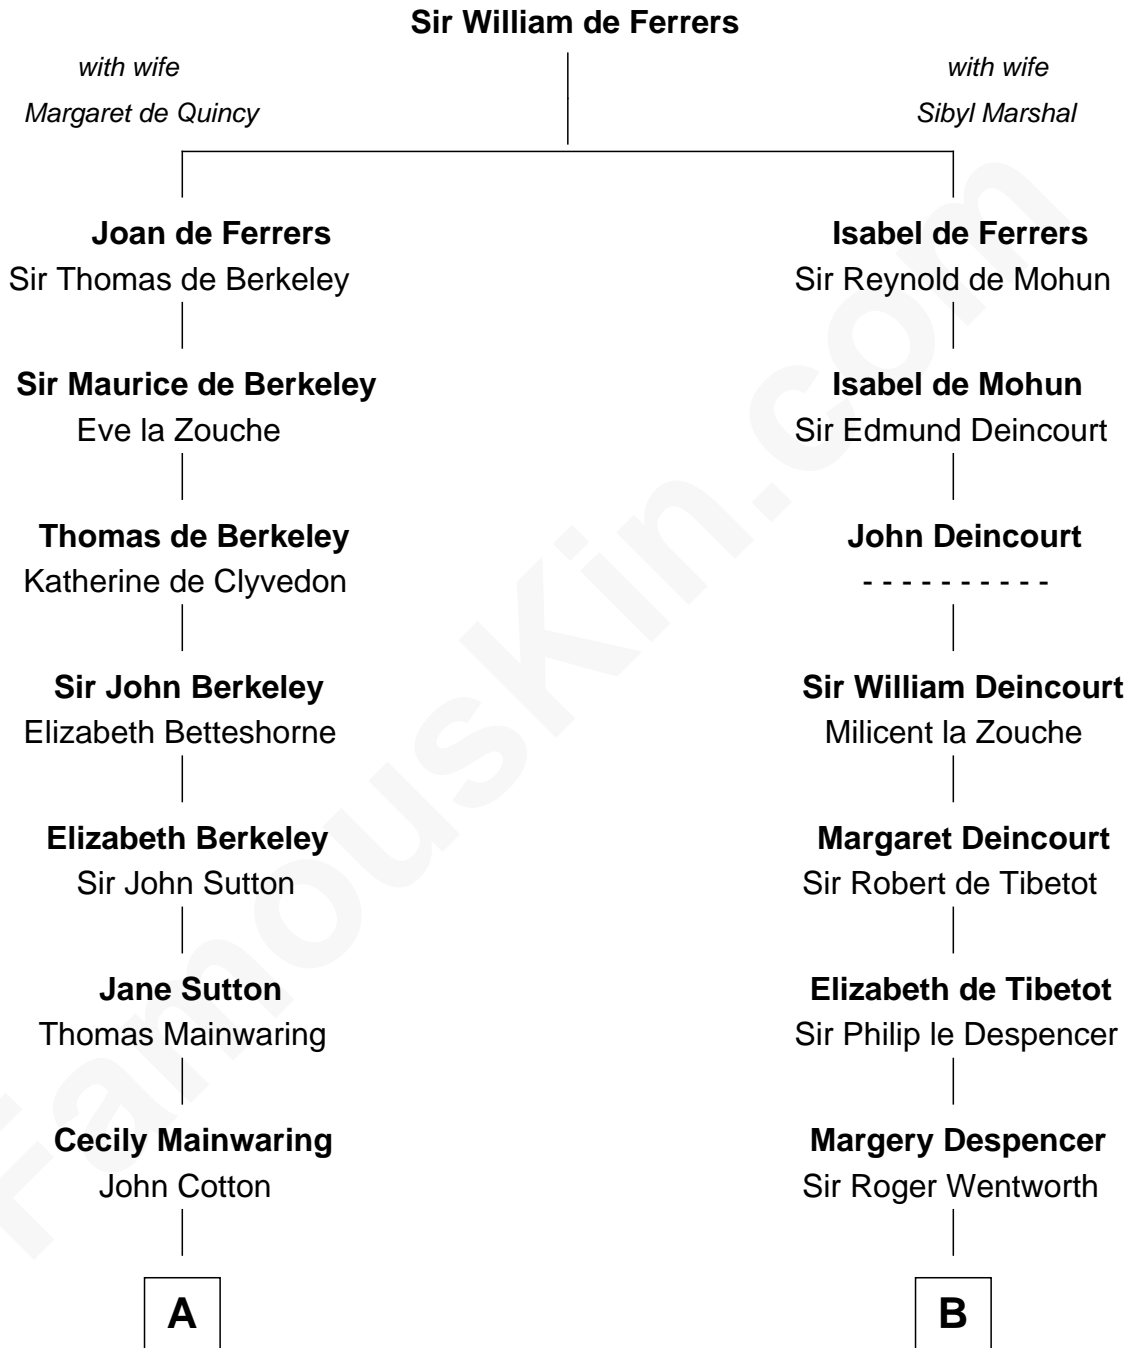

FamousKin.com

Relationship Chart of

John Adams Morgan

1952 Olympic Sailing Gold Medalist

20th cousin of

General Robert E. Lee

Confederate Army - U.S. Civil War

C

Frances Louisa Tracy

John Pierpont Morgan

John Pierpont Morgan

Jane Norton Grew

Henry Sturgis Morgan

Catherine Frances Lovering Adams

John Adams Morgan

Olympic Gold Medalist