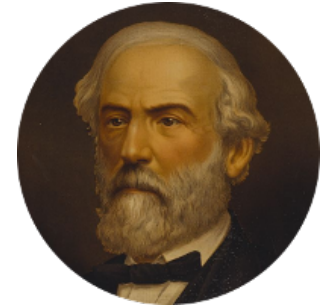

FamousKin.com

Relationship Chart of

John Adams Morgan

1952 Olympic Sailing Gold Medalist

20th cousin of

General Robert E. Lee

Confederate Army - U.S. Civil War

C