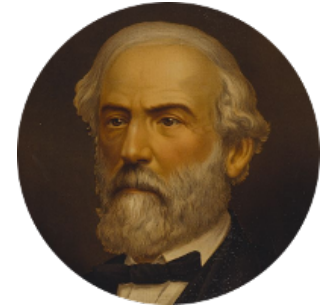

FamousKin.com Relationship Chart of John Adams Morgan

1952 Olympic Sailing Gold Medalist

18th cousin 3 times removed of

General Robert E. Lee

Confederate Army - U.S. Civil War

C

Harriet Elizabeth Sears
George Casper Crowninshield

Frances Cadwallader Crowninshield
John Quincy Adams

Charles Francis Adams
Frances Lovering

Catherine Frances Lovering Adams
Henry Sturgis Morgan

John Adams Morgan
Olympic Gold Medalist

D

Maj. Gen. Henry Lee
Anne Hill Carter

General Robert E. Lee
Confederate Army - U.S. Civil War

FamousKin.com