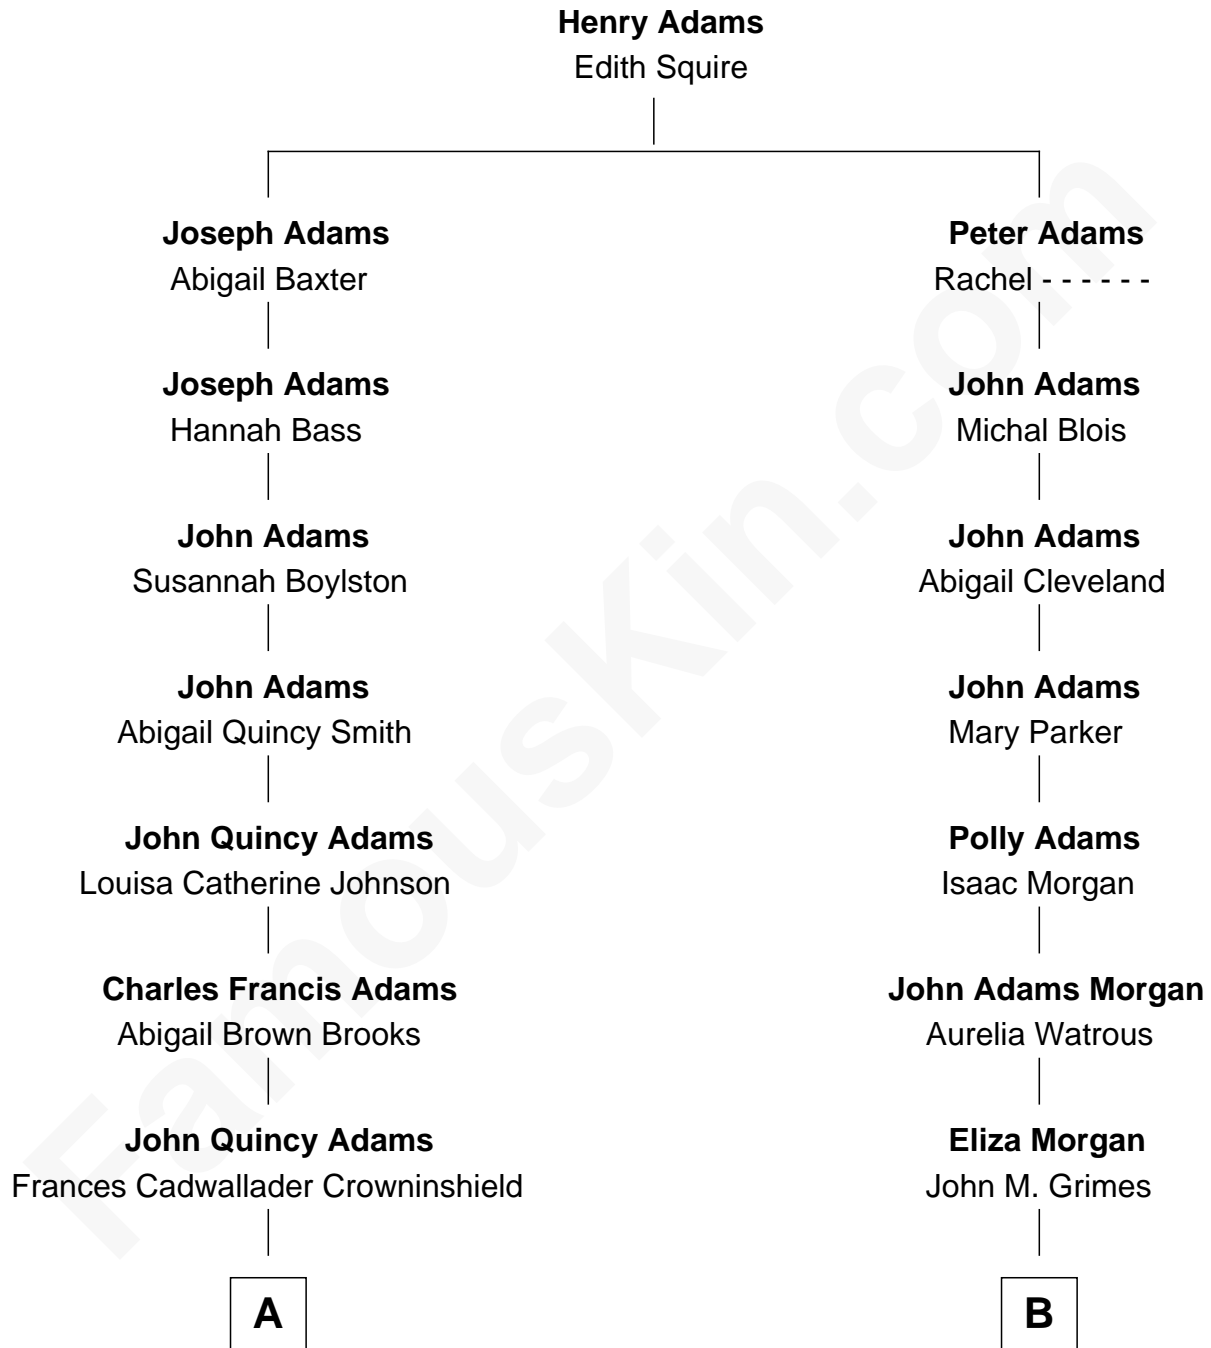

FamousKin.com

Relationship Chart of

John Adams Morgan

1952 Olympic Sailing Gold Medalist

9th cousin 2 times removed of

Linda Hamilton
TV and Movie Actress

A

Charles Francis Adams

Frances Lovering

Catherine Frances Lovering Adams

Henry Sturgis Morgan

John Adams Morgan

Olympic Gold Medalist

B

Aurelia Morgan Grimes

Stephen P. Holt

Taylor Holt

Frances Kyle

Dr. Richard Huckstep Holt

Mildred Alberta Derby

Barbara Kyle Holt

Dr. Carroll Stanford Hamilton

Linda Hamilton

TV and Movie Actress