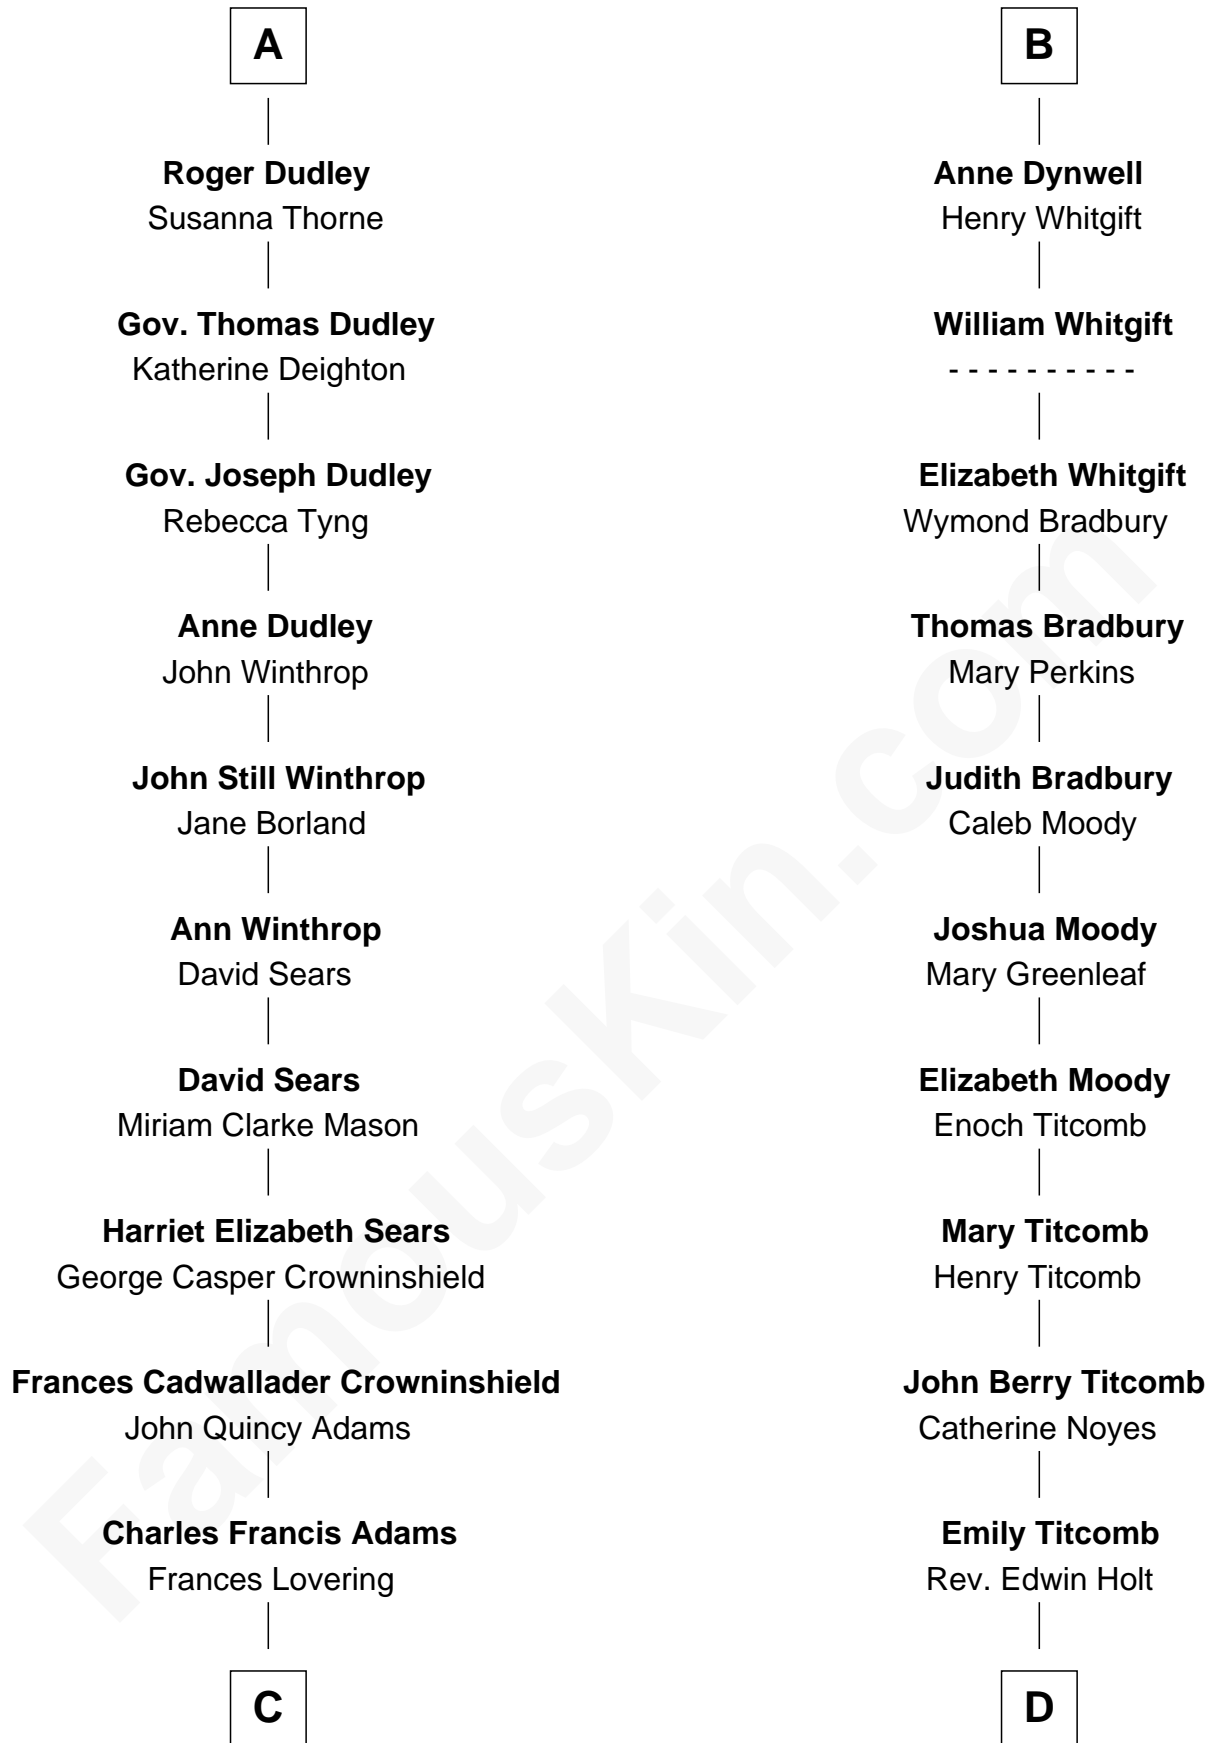

# FamousKin.com Relationship Chart of John Adams Morgan

1952 Olympic Sailing Gold Medalist

18th cousin 3 times removed of

**Linda Hamilton**

TV and Movie Actress

**C**

**Catherine Frances Lovering Adams**

Henry Sturgis Morgan

**John Adams Morgan**

*Olympic Gold Medalist*

**D**

**Stephen P. Holt**

Aurelia Morgan Grimes

**Taylor Holt**

Frances Kyle

**Dr. Richard Huckstep Holt**