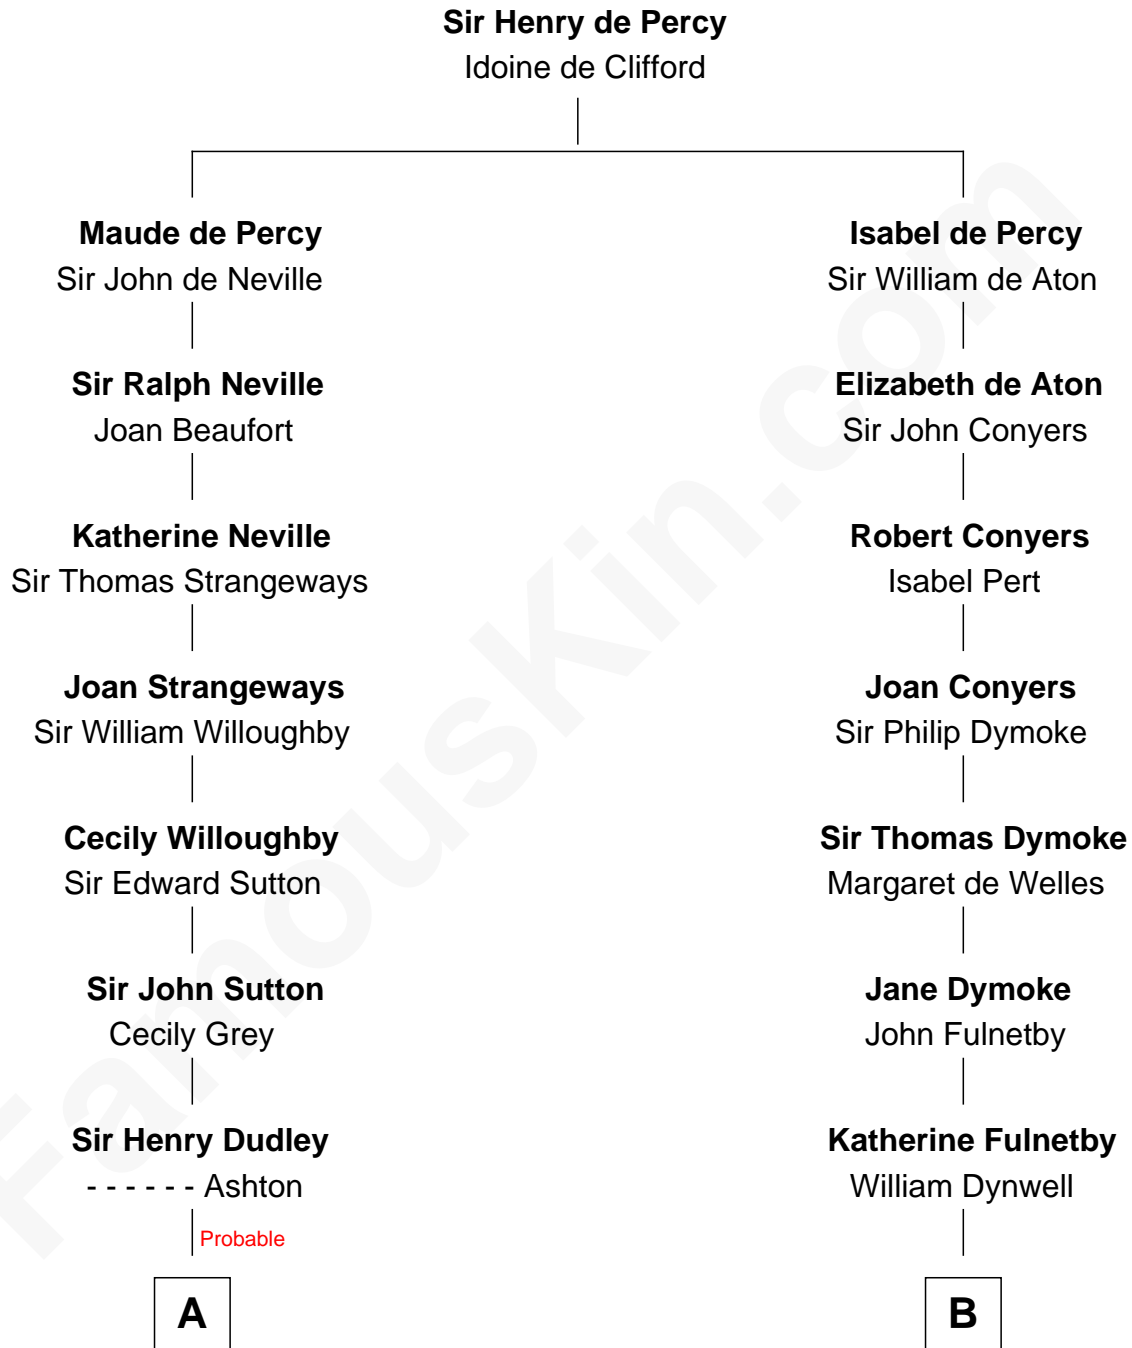

# FamousKin.com Relationship Chart of

**John Adams Morgan**  
1952 Olympic Sailing Gold Medalist

18th cousin 3 times removed of

**Linda Hamilton**  
TV and Movie Actress

**C**

**Catherine Frances Lovering Adams**

Henry Sturgis Morgan

**John Adams Morgan**

*Olympic Gold Medalist*

**D**

**Stephen P. Holt**

Aurelia Morgan Grimes

**Taylor Holt**

Frances Kyle

**Dr. Richard Huckstep Holt**

Mildred Alberta Derby

**Barbara Kyle Holt**

Dr. Carroll Stanford Hamilton

**Linda Hamilton**

*TV and Movie Actress*