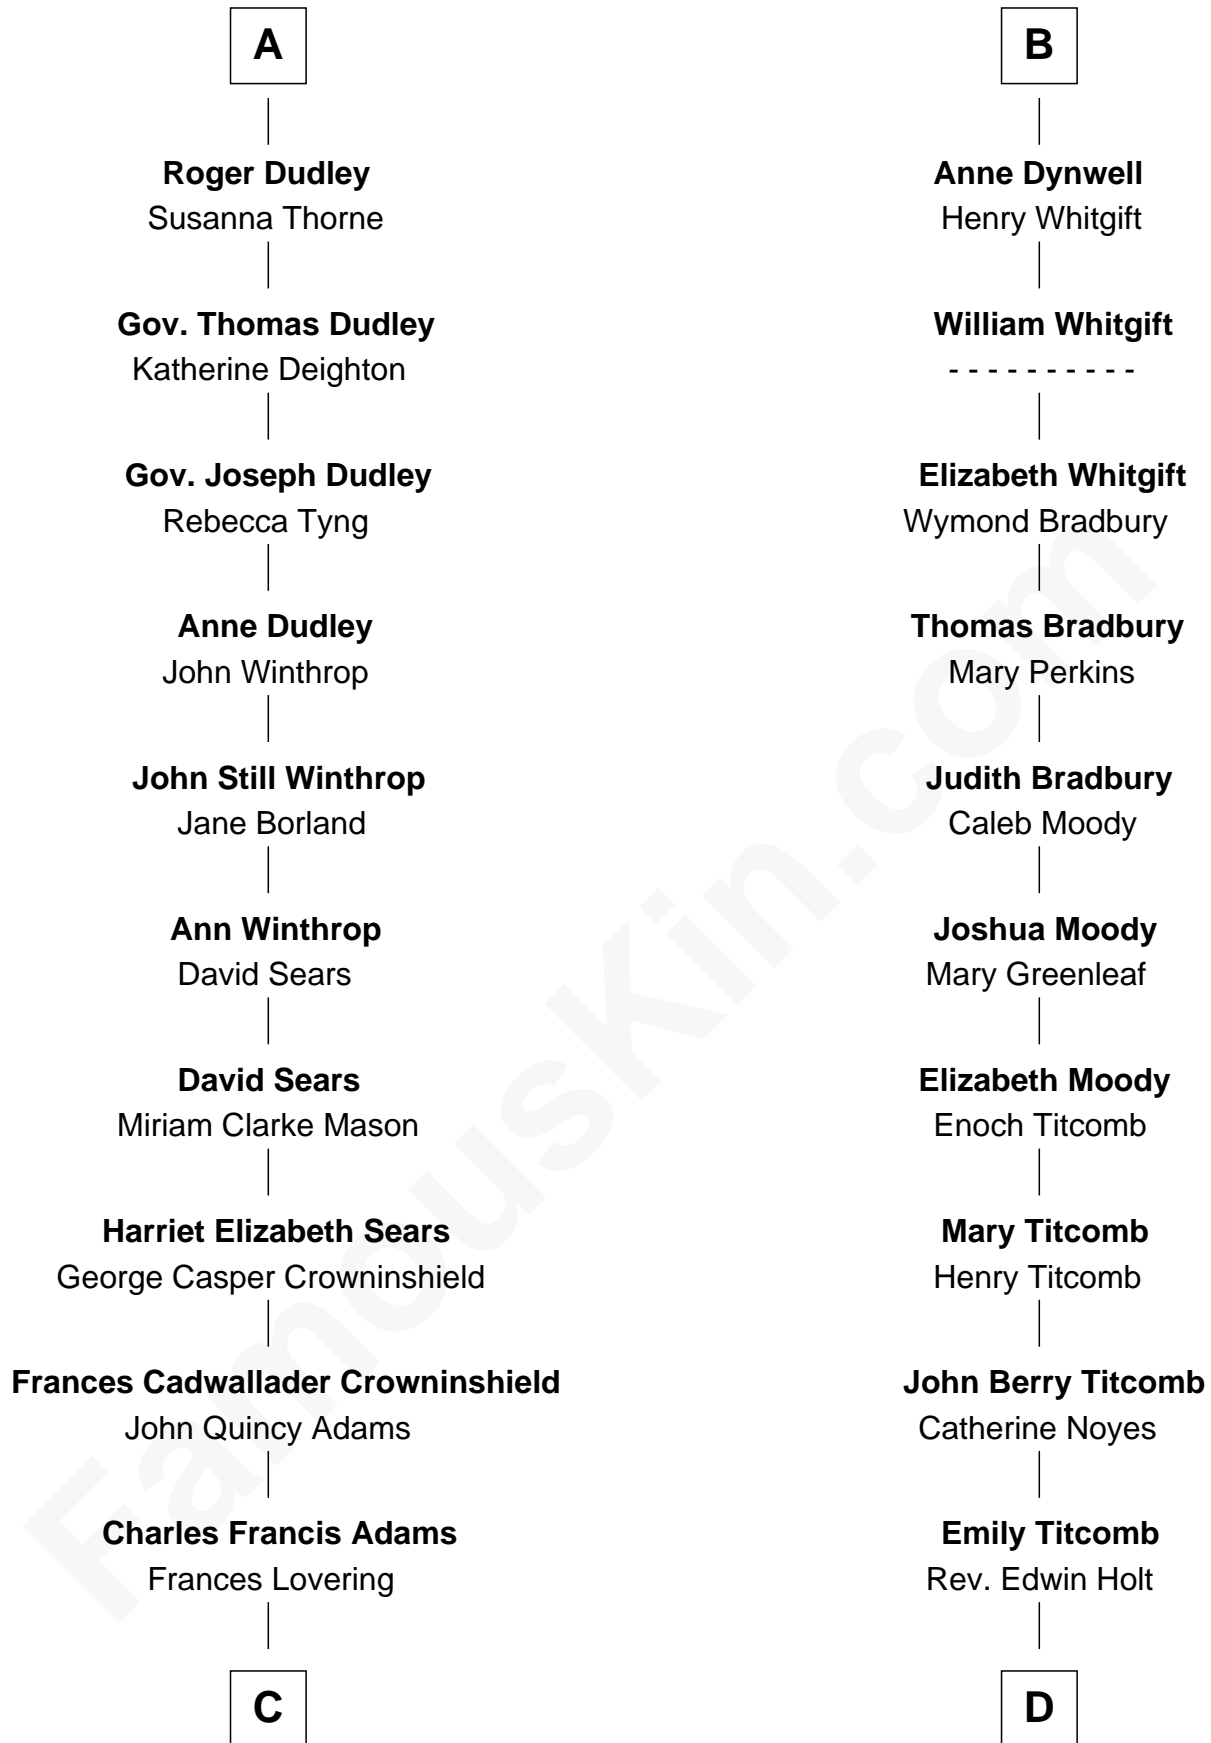

# FamousKin.com Relationship Chart of

**John Adams Morgan**  
1952 Olympic Sailing Gold Medalist

18th cousin 3 times removed of

**Linda Hamilton**  
TV and Movie Actress

**C**

**Catherine Frances Lovering Adams**

**Dr. Richard Huckstep Holt**

Mildred Alberta Derby

**Barbara Kyle Holt**

Dr. Carroll Stanford Hamilton

**Linda Hamilton**

*TV and Movie Actress*