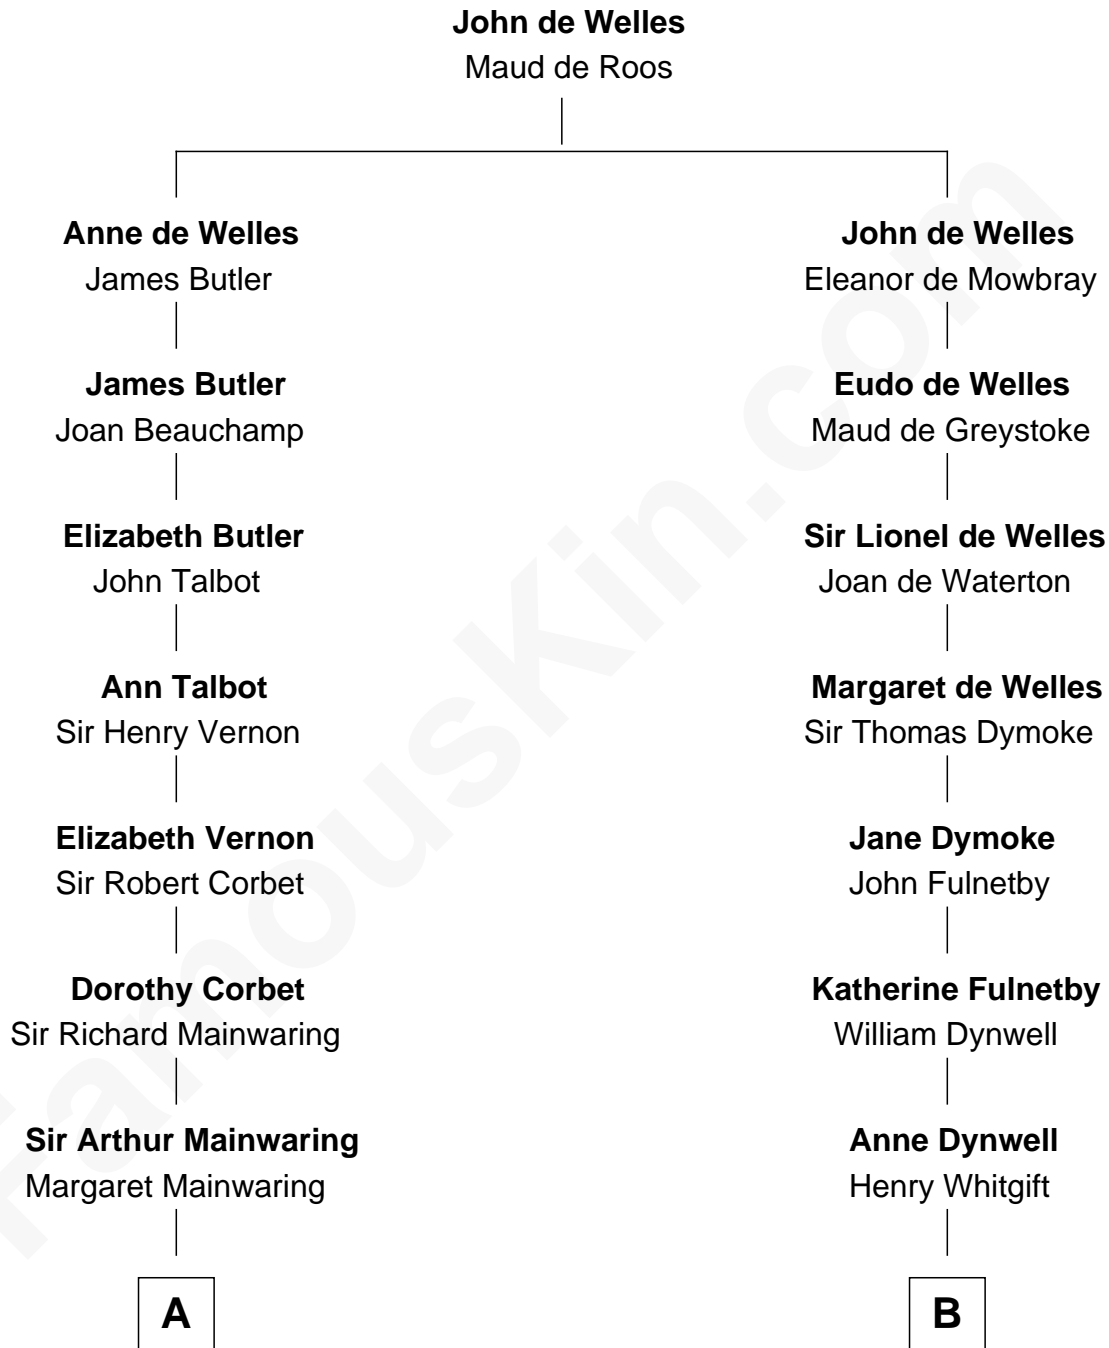

# FamousKin.com Relationship Chart of

**John Adams Morgan**  
1952 Olympic Sailing Gold Medalist

19th cousin 1 time removed of

**Linda Hamilton**  
TV and Movie Actress

**C**

**John Pierpont Morgan**

Jane Norton Grew

**Henry Sturgis Morgan**

Catherine Frances Lovering Adams

**John Adams Morgan**

*Olympic Gold Medalist*

**D**

**Taylor Holt**

Frances Kyle

**Dr. Richard Huckstep Holt**

Mildred Alberta Derby

**Barbara Kyle Holt**

Dr. Carroll Stanford Hamilton

**Linda Hamilton**

*TV and Movie Actress*