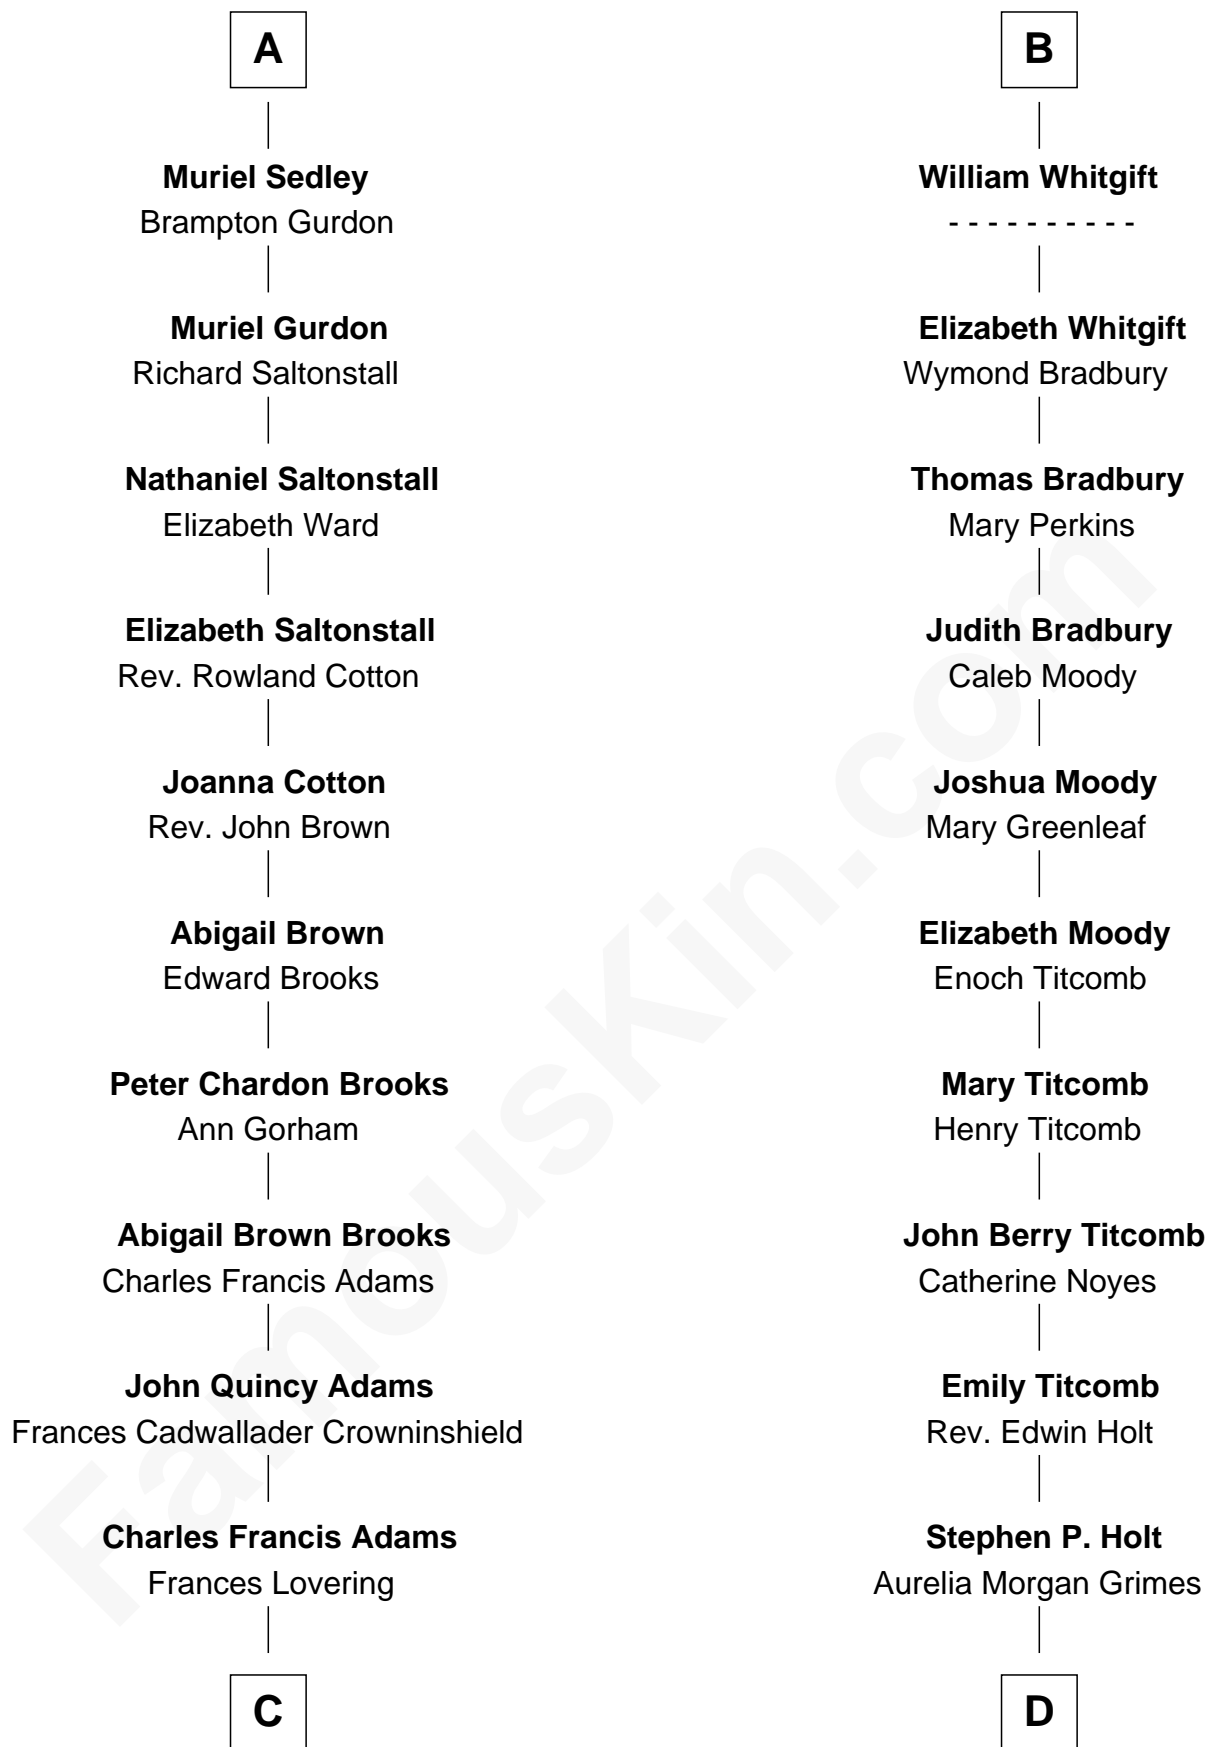

FamousKin.com Relationship Chart of

John Adams Morgan
1952 Olympic Sailing Gold Medalist

18th cousin 2 times removed of

Linda Hamilton
TV and Movie Actress

C

Catherine Frances Lovering Adams

Henry Sturgis Morgan