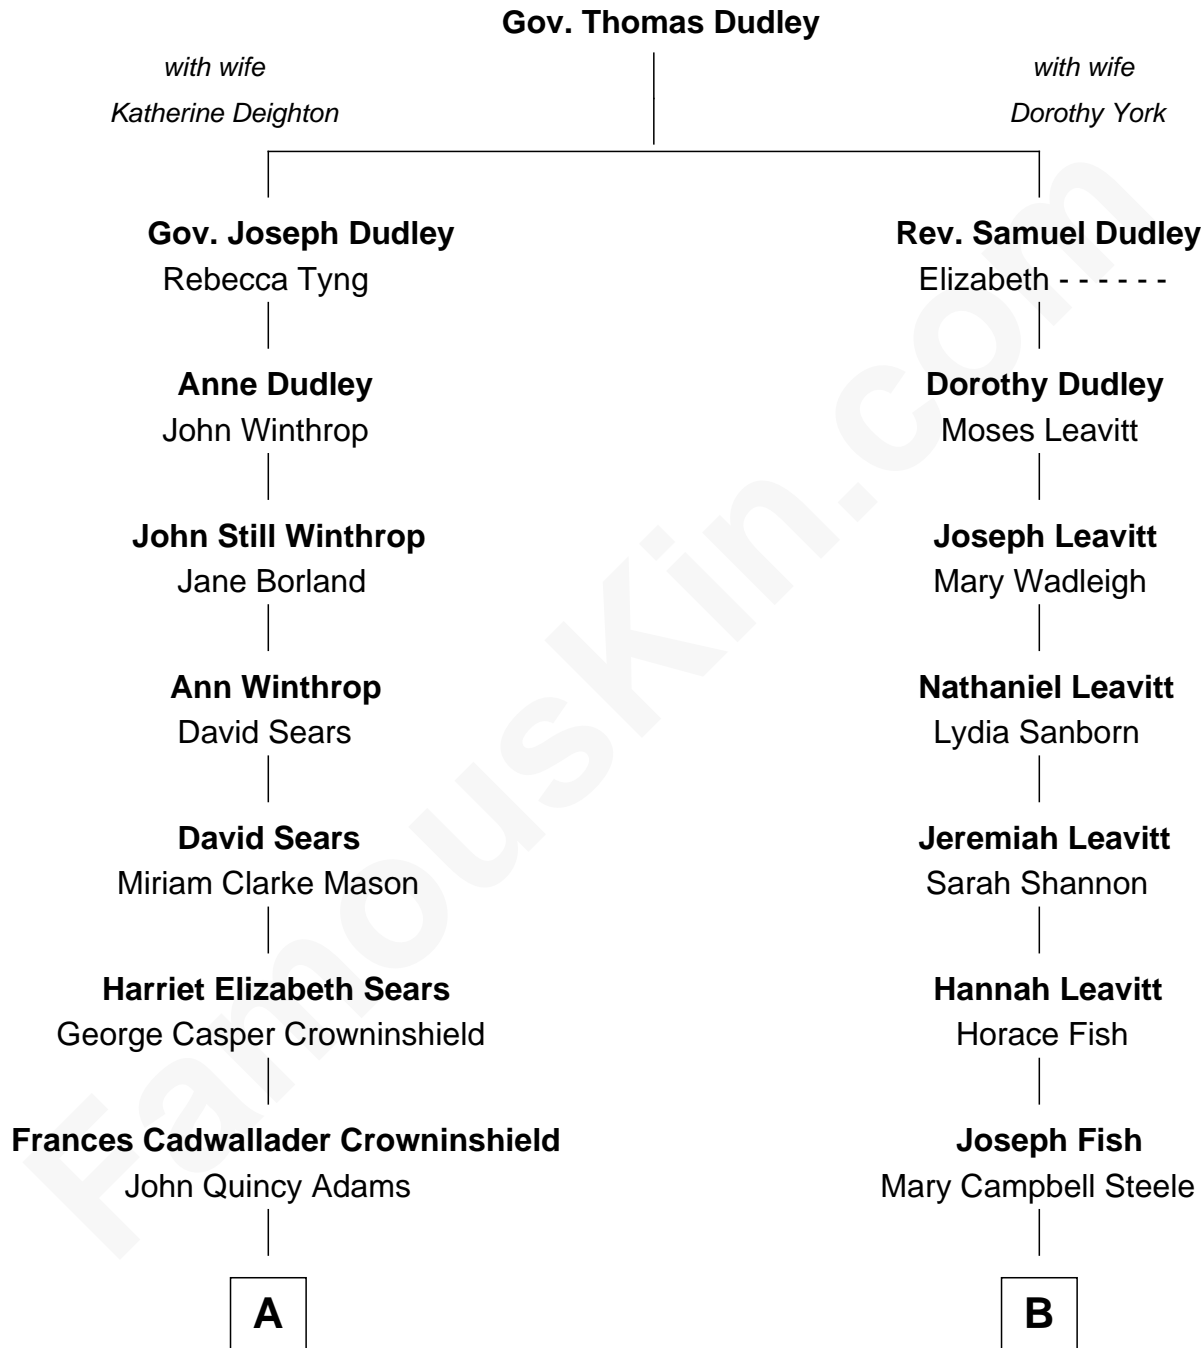

FamousKin.com

Relationship Chart of

John Adams Morgan

1952 Olympic Sailing Gold Medalist

9th cousin 2 times removed of

Keri Russell

TV and Movie Actress

A

Melvina Cheney

Karl Joseph Fish

Mary Emma McNeil

Emma Inez Fish

Kermit Sylvester Stephens

Stephanie Stephens

David Harold Russell

Keri Russell