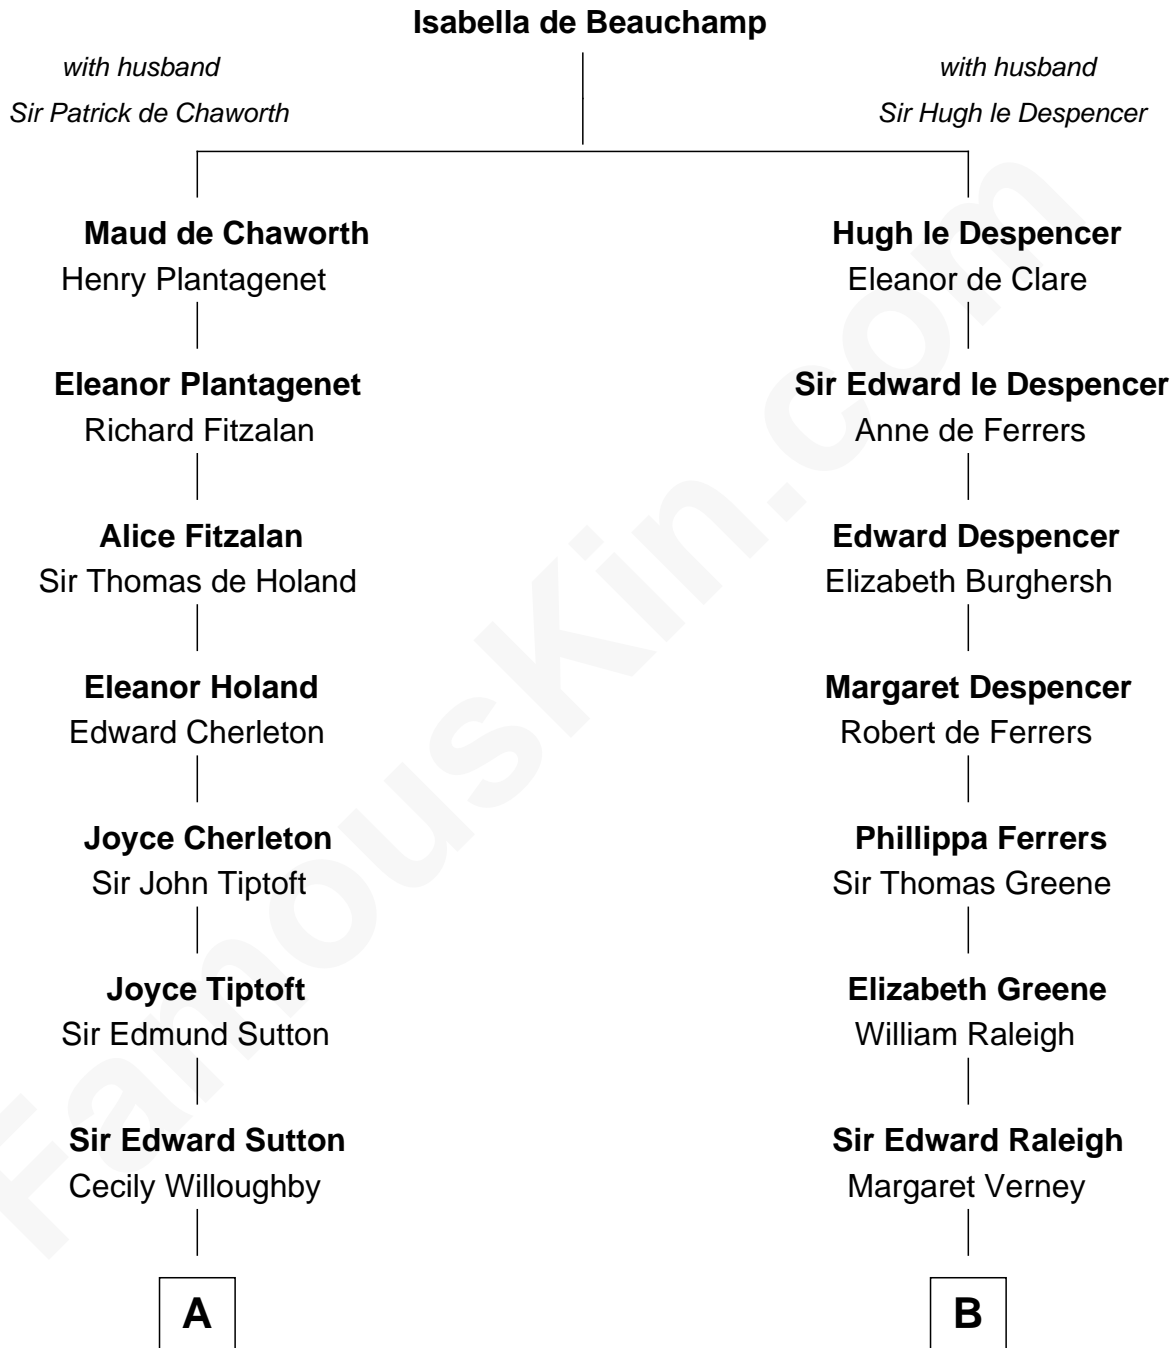

# FamousKin.com Relationship Chart of

**John Adams Morgan**  
1952 Olympic Sailing Gold Medalist

20th cousin 1 time removed of

**Amelia Earhart**  
Aviation Pioneer

**C**

**Frances Cadwallader Crowninshield**

John Quincy Adams

**Charles Francis Adams**

Frances Lovering

**Catherine Frances Lovering Adams**

Henry Sturgis Morgan

**John Adams Morgan**

*Olympic Gold Medalist*

**D**