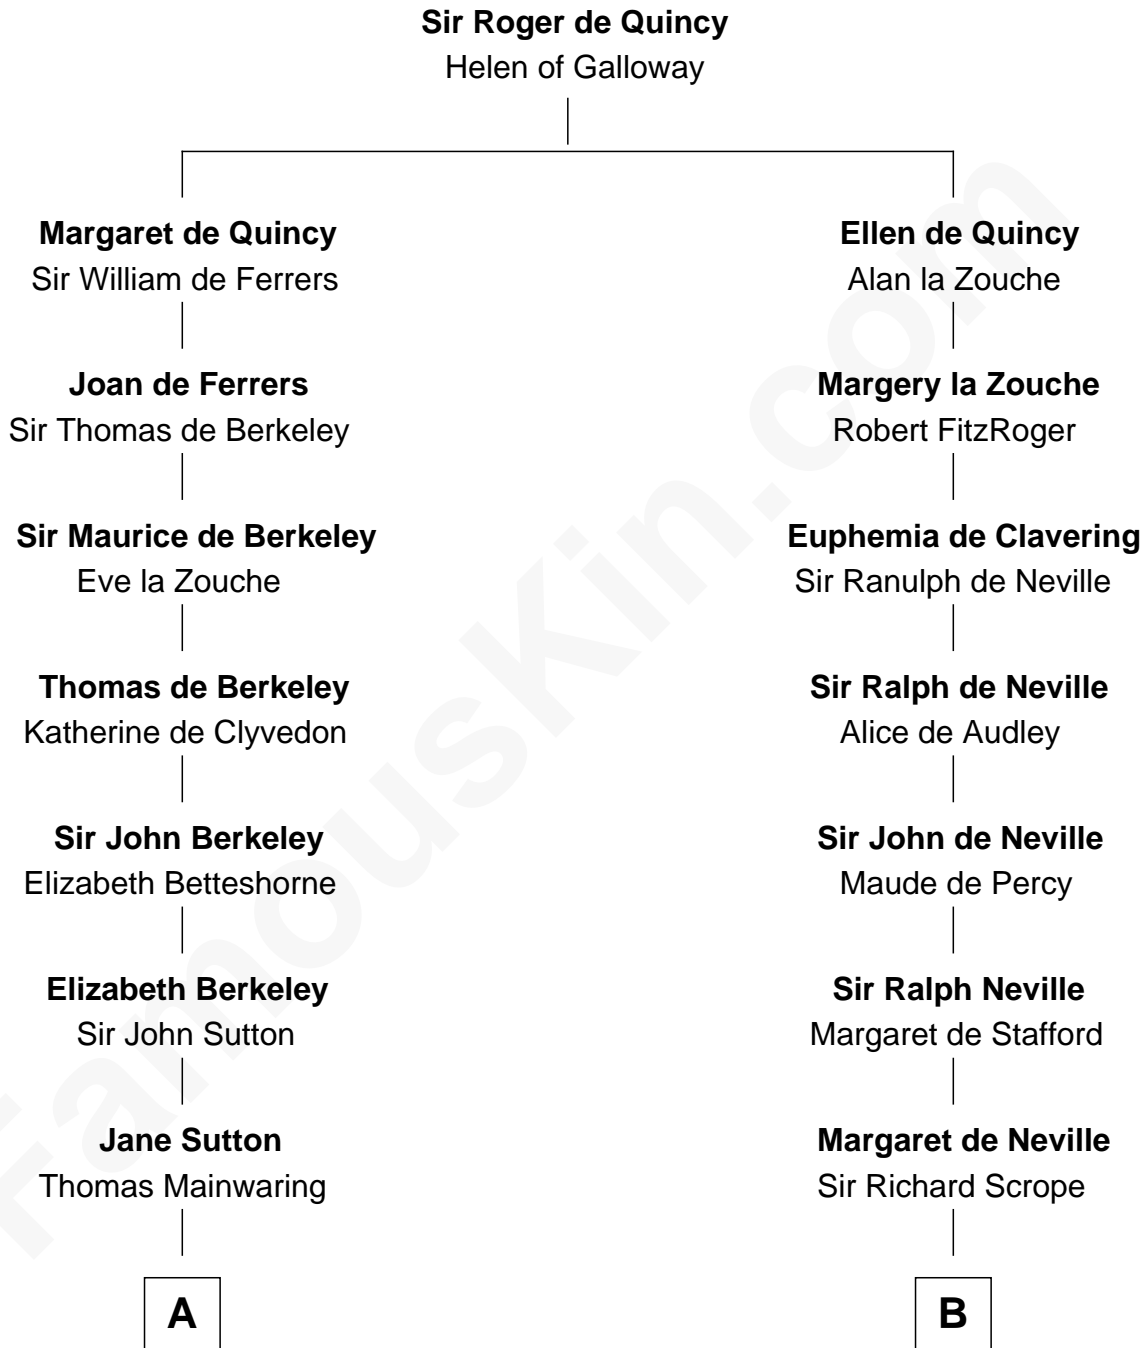

# FamousKin.com Relationship Chart of

**John Adams Morgan**  
1952 Olympic Sailing Gold Medalist

18th cousin 3 times removed of

**William Henry Harrison**  
9th U.S. President

**C**

**Charles F. Tracy**  
Louisa Kirkland

**Frances Louisa Tracy**  
John Pierpont Morgan

**John Pierpont Morgan**  
Jane Norton Grew

**Henry Sturgis Morgan**  
Catherine Frances Lovering Adams

**John Adams Morgan**  
*Olympic Gold Medalist*

**D**

**Benjamin Harrison**  
Elizabeth Bassett

**William Henry Harrison**  
*9th U.S. President*

FamousKin.com