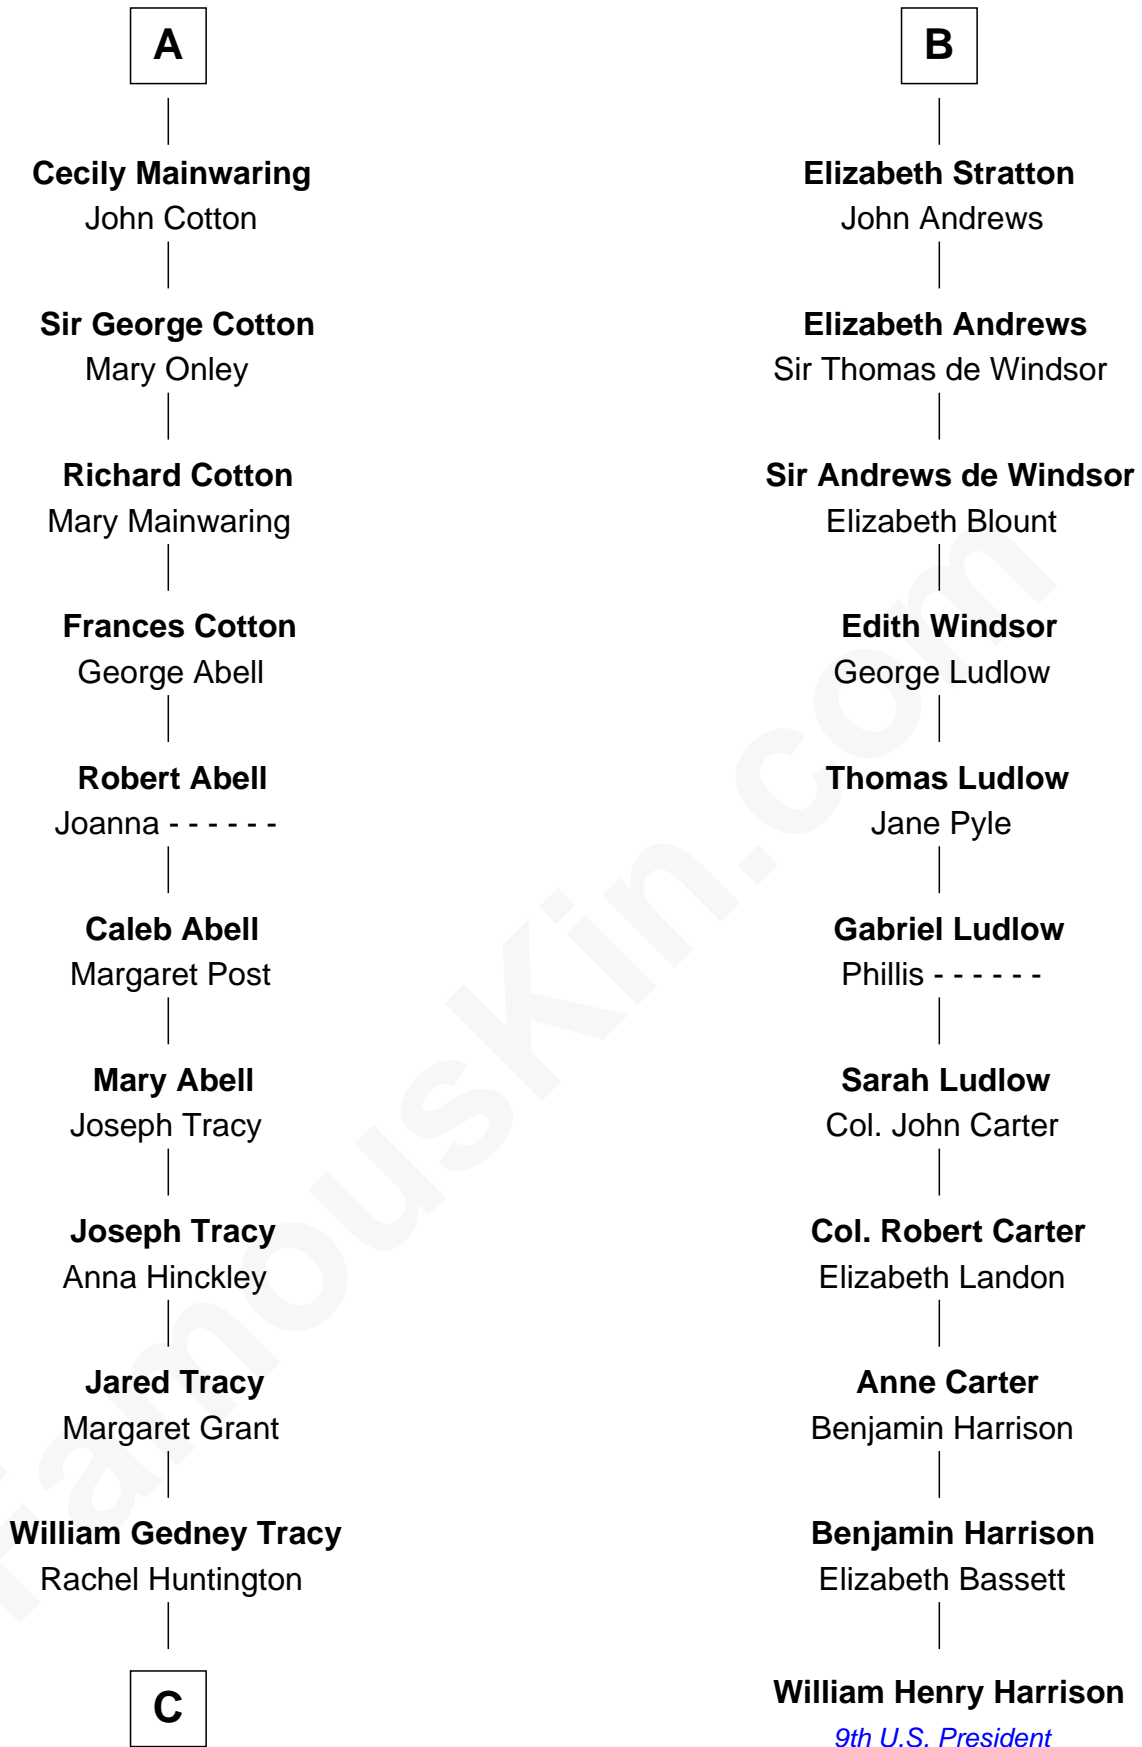

# FamousKin.com Relationship Chart of

**John Adams Morgan**  
1952 Olympic Sailing Gold Medalist

17th cousin 4 times removed of

**William Henry Harrison**  
9th U.S. President

**C**

**Charles F. Tracy**

Louisa Kirkland

**Frances Louisa Tracy**

John Pierpont Morgan

**John Pierpont Morgan**

Jane Norton Grew

**Henry Sturgis Morgan**

Catherine Frances Lovering Adams

**John Adams Morgan**

*Olympic Gold Medalist*