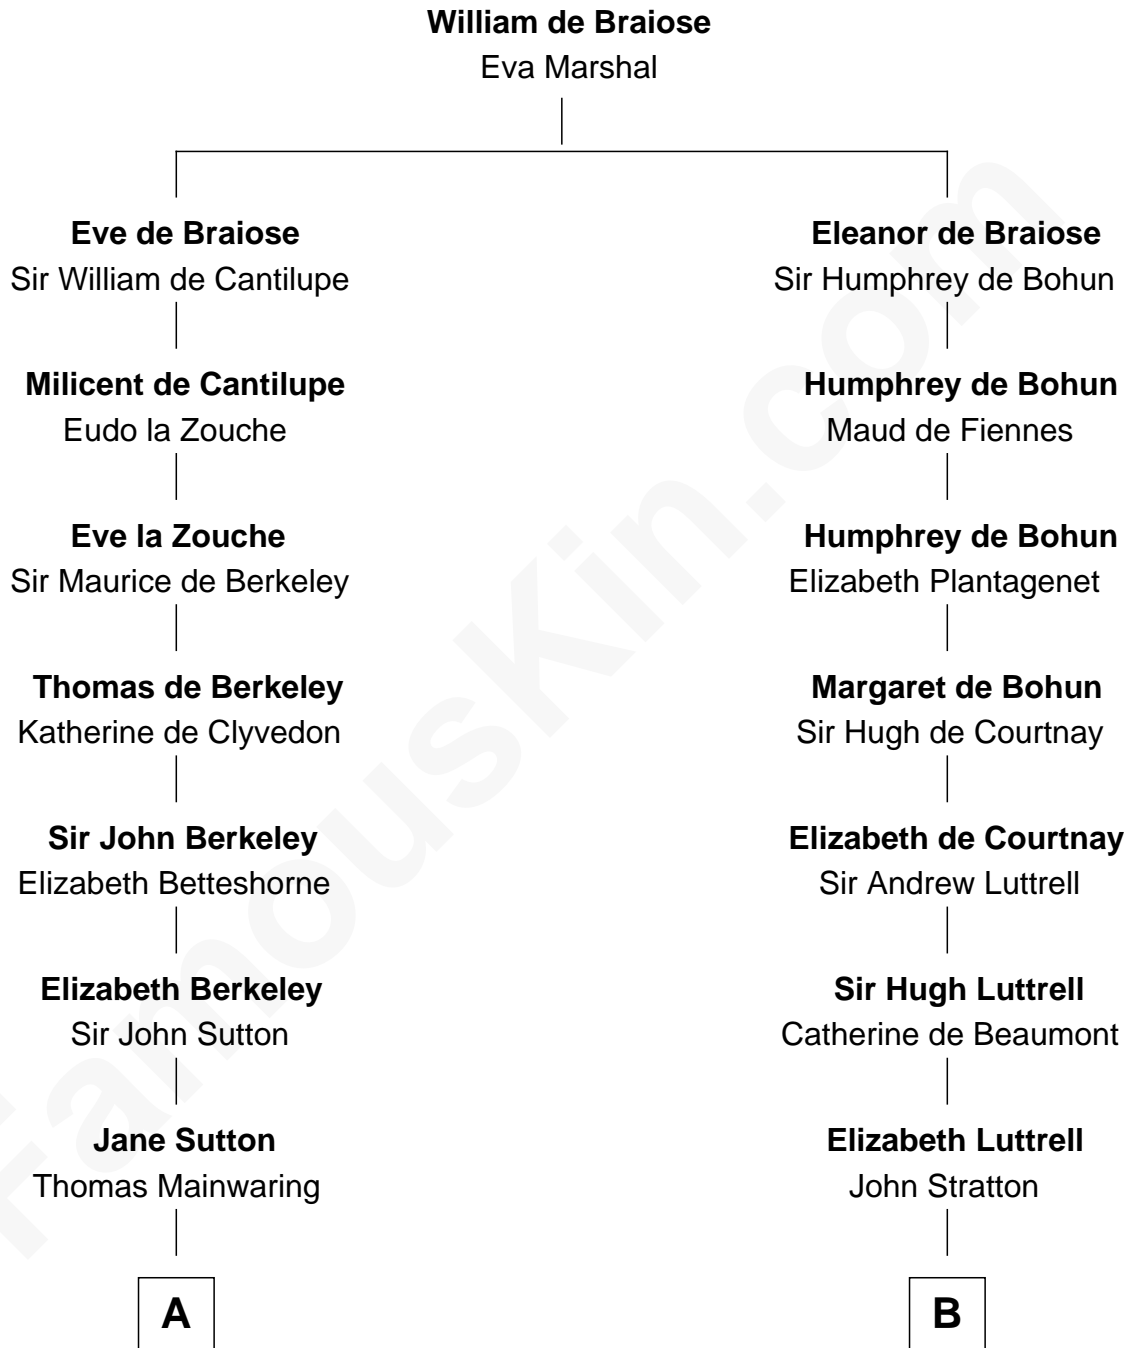

# FamousKin.com Relationship Chart of

**John Adams Morgan**  
1952 Olympic Sailing Gold Medalist

17th cousin 4 times removed of

**William Henry Harrison**  
9th U.S. President

**C**

**Charles F. Tracy**

Louisa Kirkland

**Frances Louisa Tracy**

John Pierpont Morgan

**John Pierpont Morgan**

Jane Norton Grew

**Henry Sturgis Morgan**

Catherine Frances Lovering Adams

**John Adams Morgan**

*Olympic Gold Medalist*