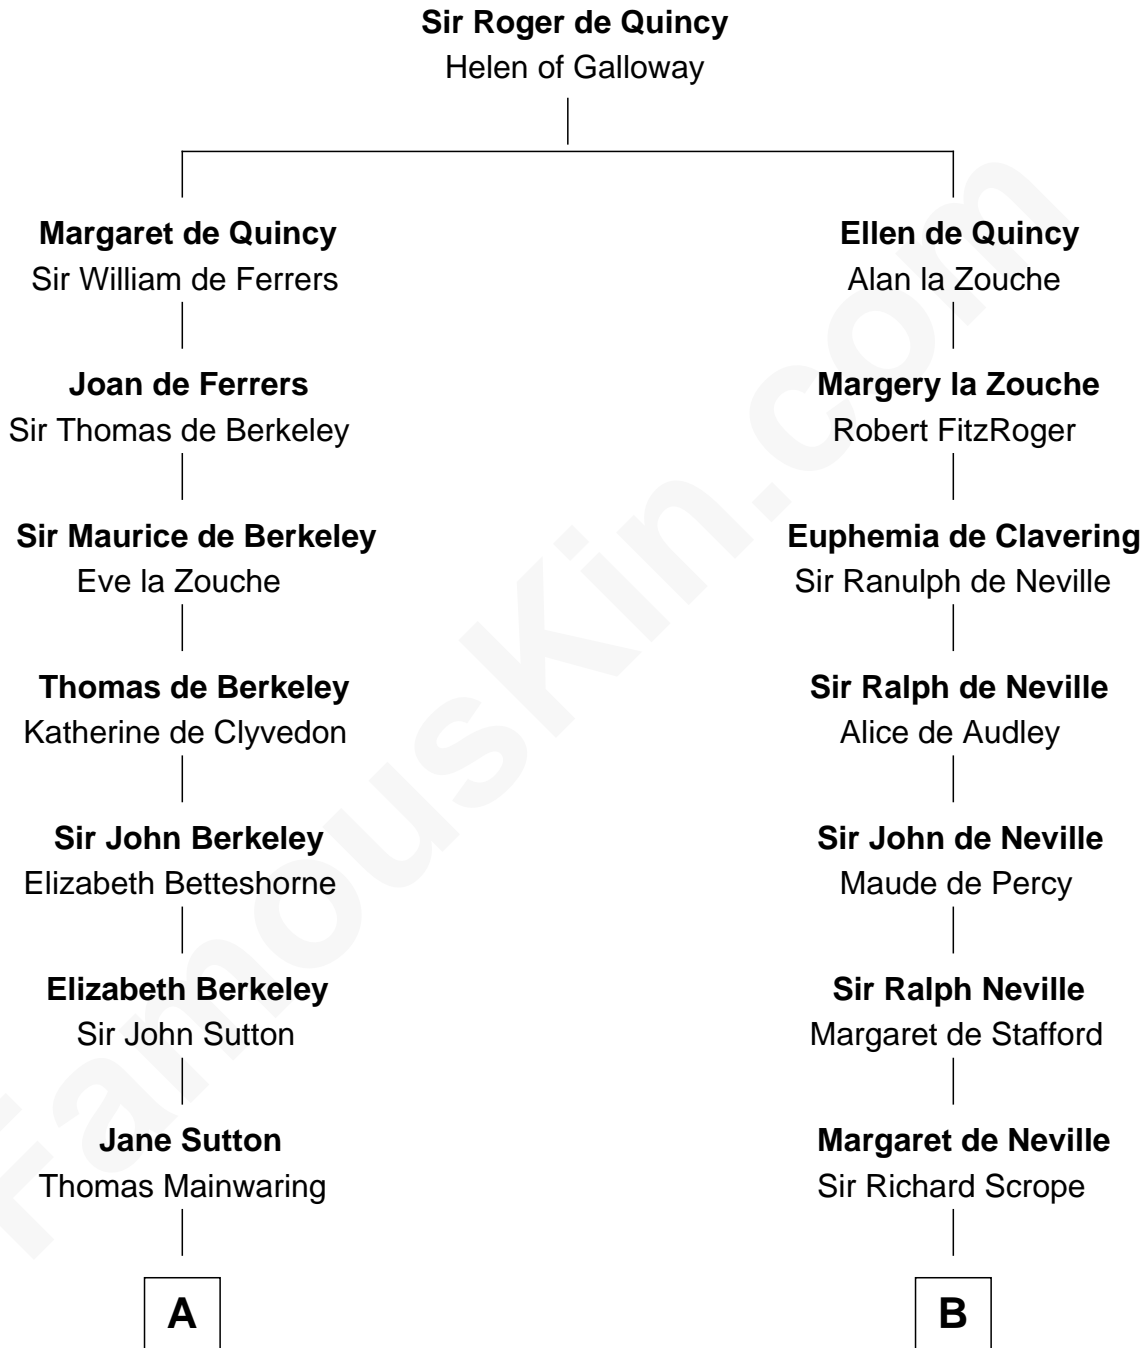

FamousKin.com Relationship Chart of

John Adams Morgan
1952 Olympic Sailing Gold Medalist

20th cousin 1 time removed of

Benjamin Harrison
23rd U.S. President

C

Charles F. Tracy
Louisa Kirkland

Frances Louisa Tracy
John Pierpont Morgan

John Pierpont Morgan
Jane Norton Grew

Henry Sturgis Morgan
Catherine Frances Lovering Adams

John Adams Morgan
Olympic Gold Medalist

D

Benjamin Harrison
Elizabeth Bassett

Gen. William Henry Harrison
Anna Tuthill Symmes