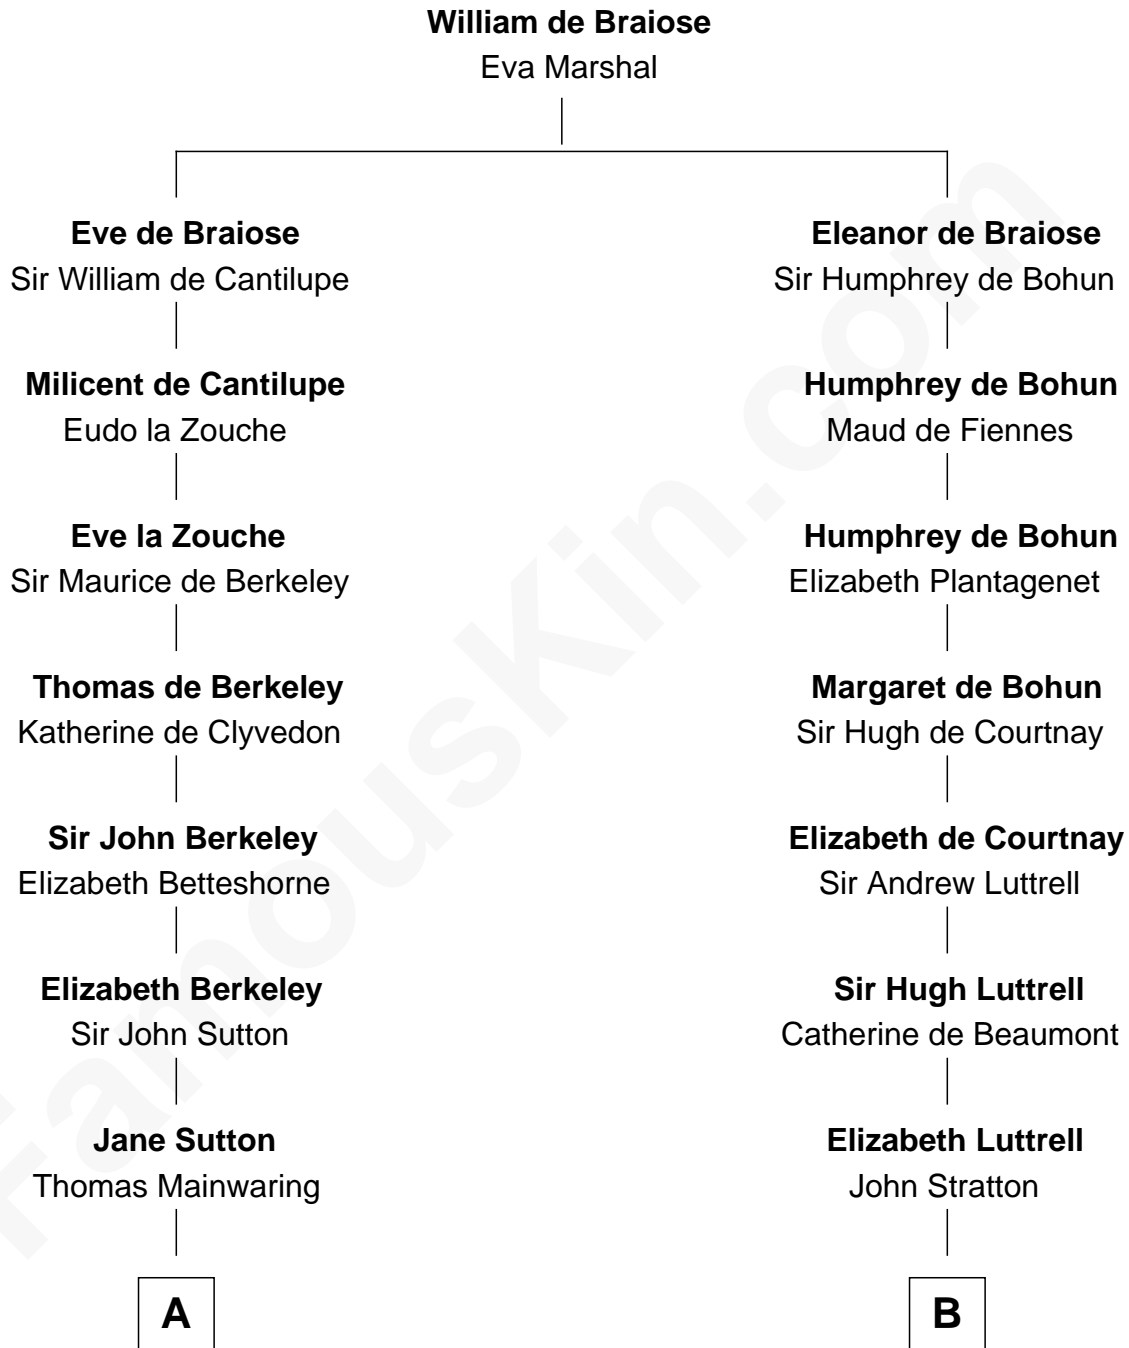

# FamousKin.com Relationship Chart of

**John Adams Morgan**  
1952 Olympic Sailing Gold Medalist

19th cousin 2 times removed of

**Benjamin Harrison**  
23rd U.S. President

**C**

**Charles F. Tracy**  
Louisa Kirkland

**Frances Louisa Tracy**  
John Pierpont Morgan

**John Pierpont Morgan**  
Jane Norton Grew

**Henry Sturgis Morgan**  
Catherine Frances Lovering Adams

**John Adams Morgan**  
*Olympic Gold Medalist*

**D**

**Gen. William Henry Harrison**  
Anna Tuthill Symmes

**John Scott Harrison**  
Elizabeth Ramsey Irwin

**Benjamin Harrison**  
*23rd U.S. President*

FamousKin.com