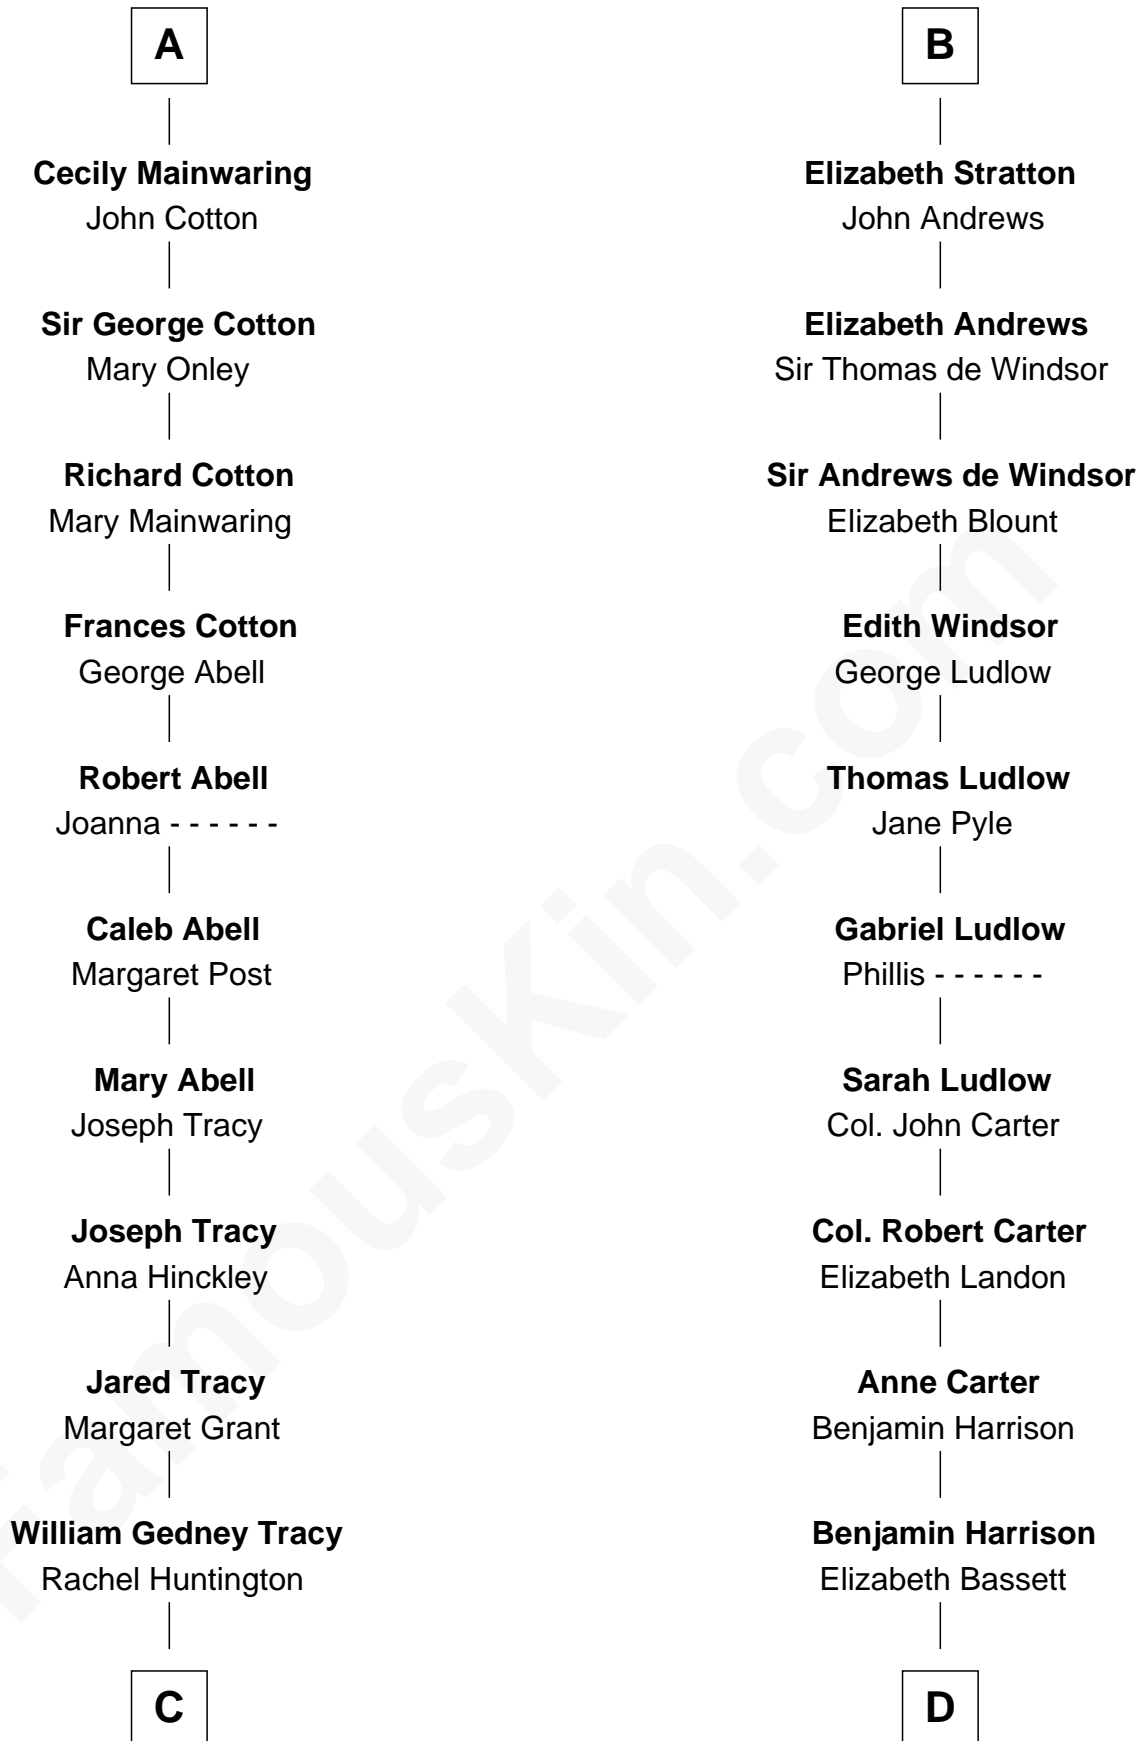

# FamousKin.com Relationship Chart of

**John Adams Morgan**  
1952 Olympic Sailing Gold Medalist

19th cousin 2 times removed of

**Benjamin Harrison**  
23rd U.S. President

**C**

**Charles F. Tracy**  
Louisa Kirkland

**Frances Louisa Tracy**  
John Pierpont Morgan

**John Pierpont Morgan**  
Jane Norton Grew

**Henry Sturgis Morgan**  
Catherine Frances Lovering Adams

**John Adams Morgan**  
*Olympic Gold Medalist*

**D**