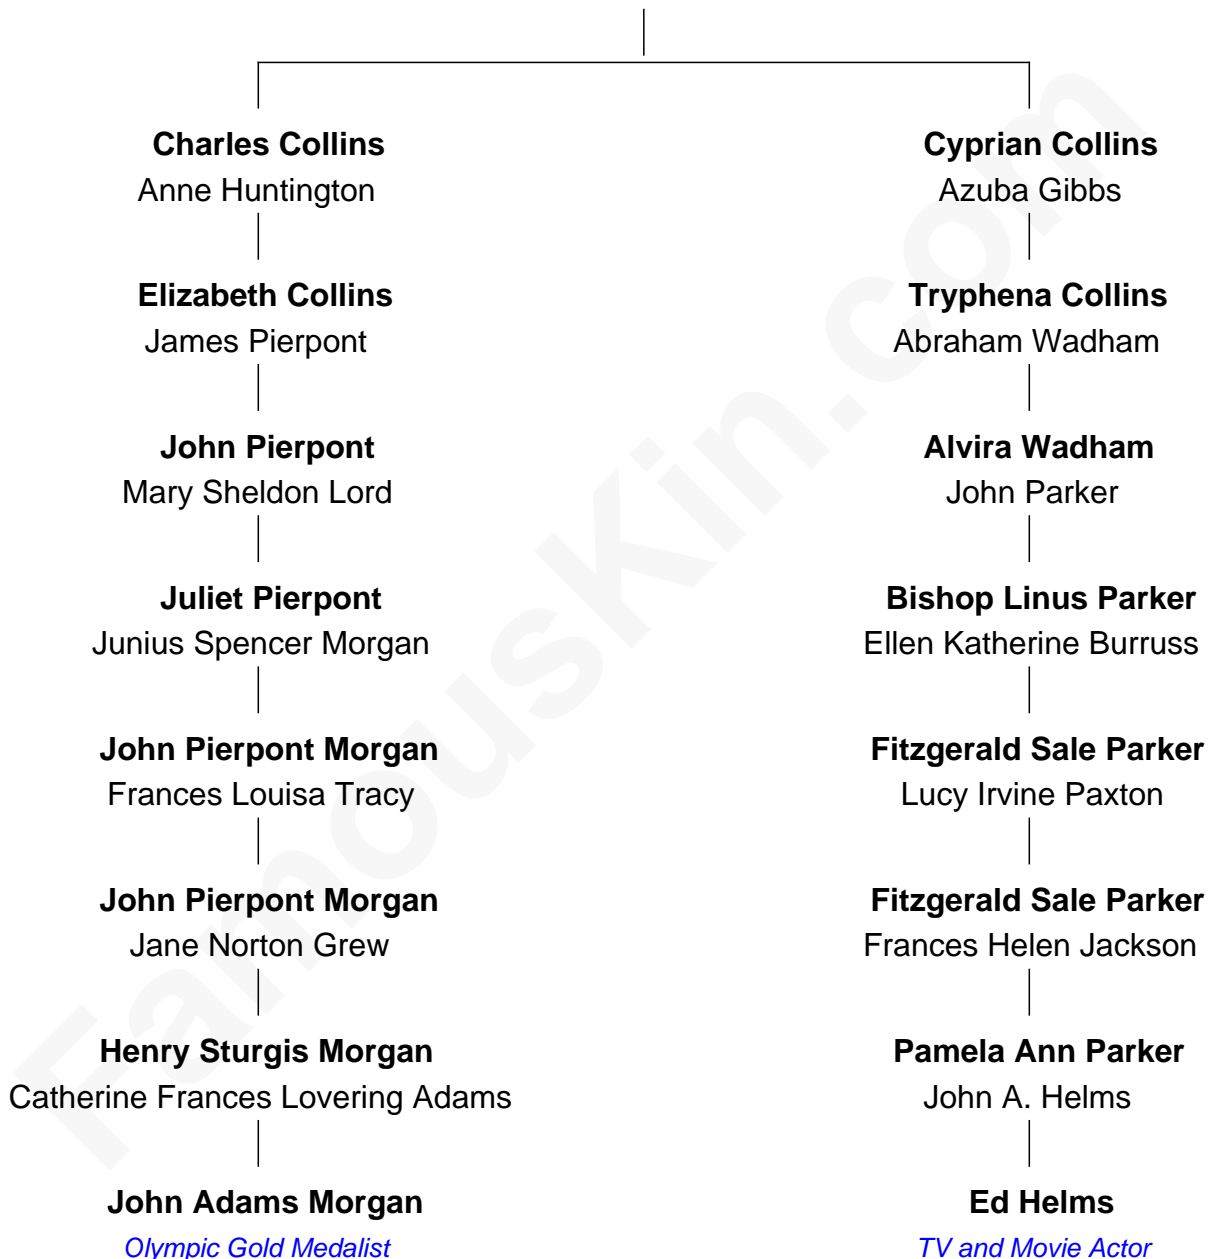

FamousKin.com

Relationship Chart of

John Adams Morgan

1952 Olympic Sailing Gold Medalist

7th cousin of

Ed Helms
TV and Movie Actor

Rev. Timothy Collins
Elizabeth Hyde

Ed Helms photo by [Shana Fagan](#) (CC BY 3.0)