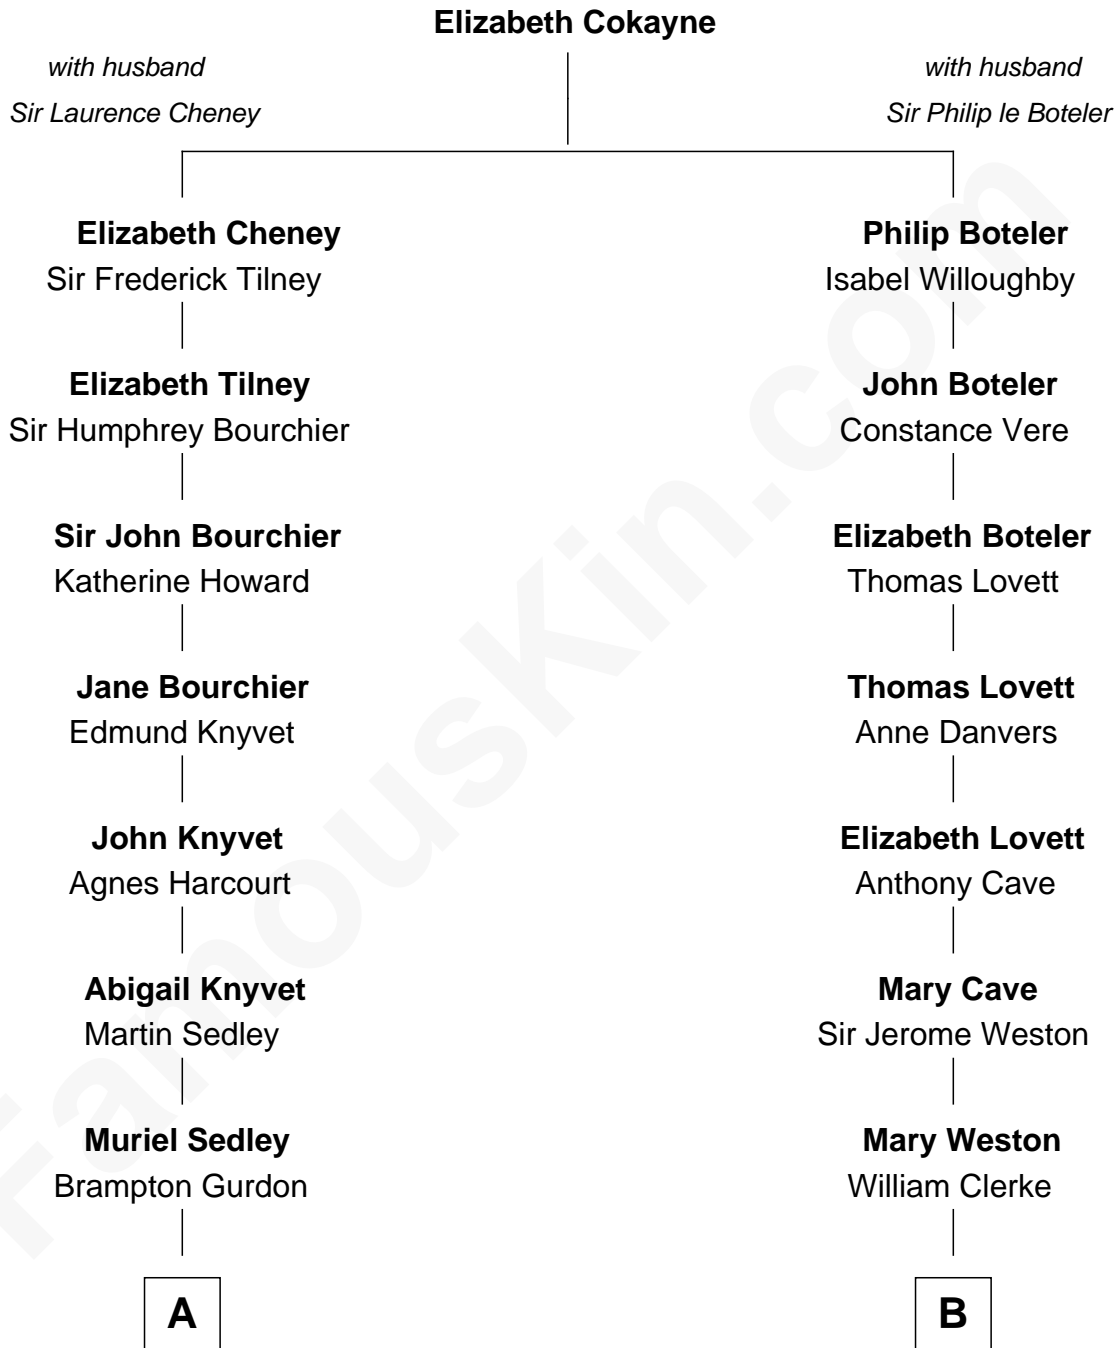

FamousKin.com Relationship Chart of John Adams Morgan

1952 Olympic Sailing Gold Medalist

14th cousin 3 times removed of

Joseph Wharton

Founder of the Wharton School of Business

A

Muriel Gurdon

Richard Saltonstall

Nathaniel Saltonstall

Elizabeth Ward

Elizabeth Saltonstall

Rev. Rowland Cotton

Joanna Cotton

Rev. John Brown

Abigail Brown

Edward Brooks