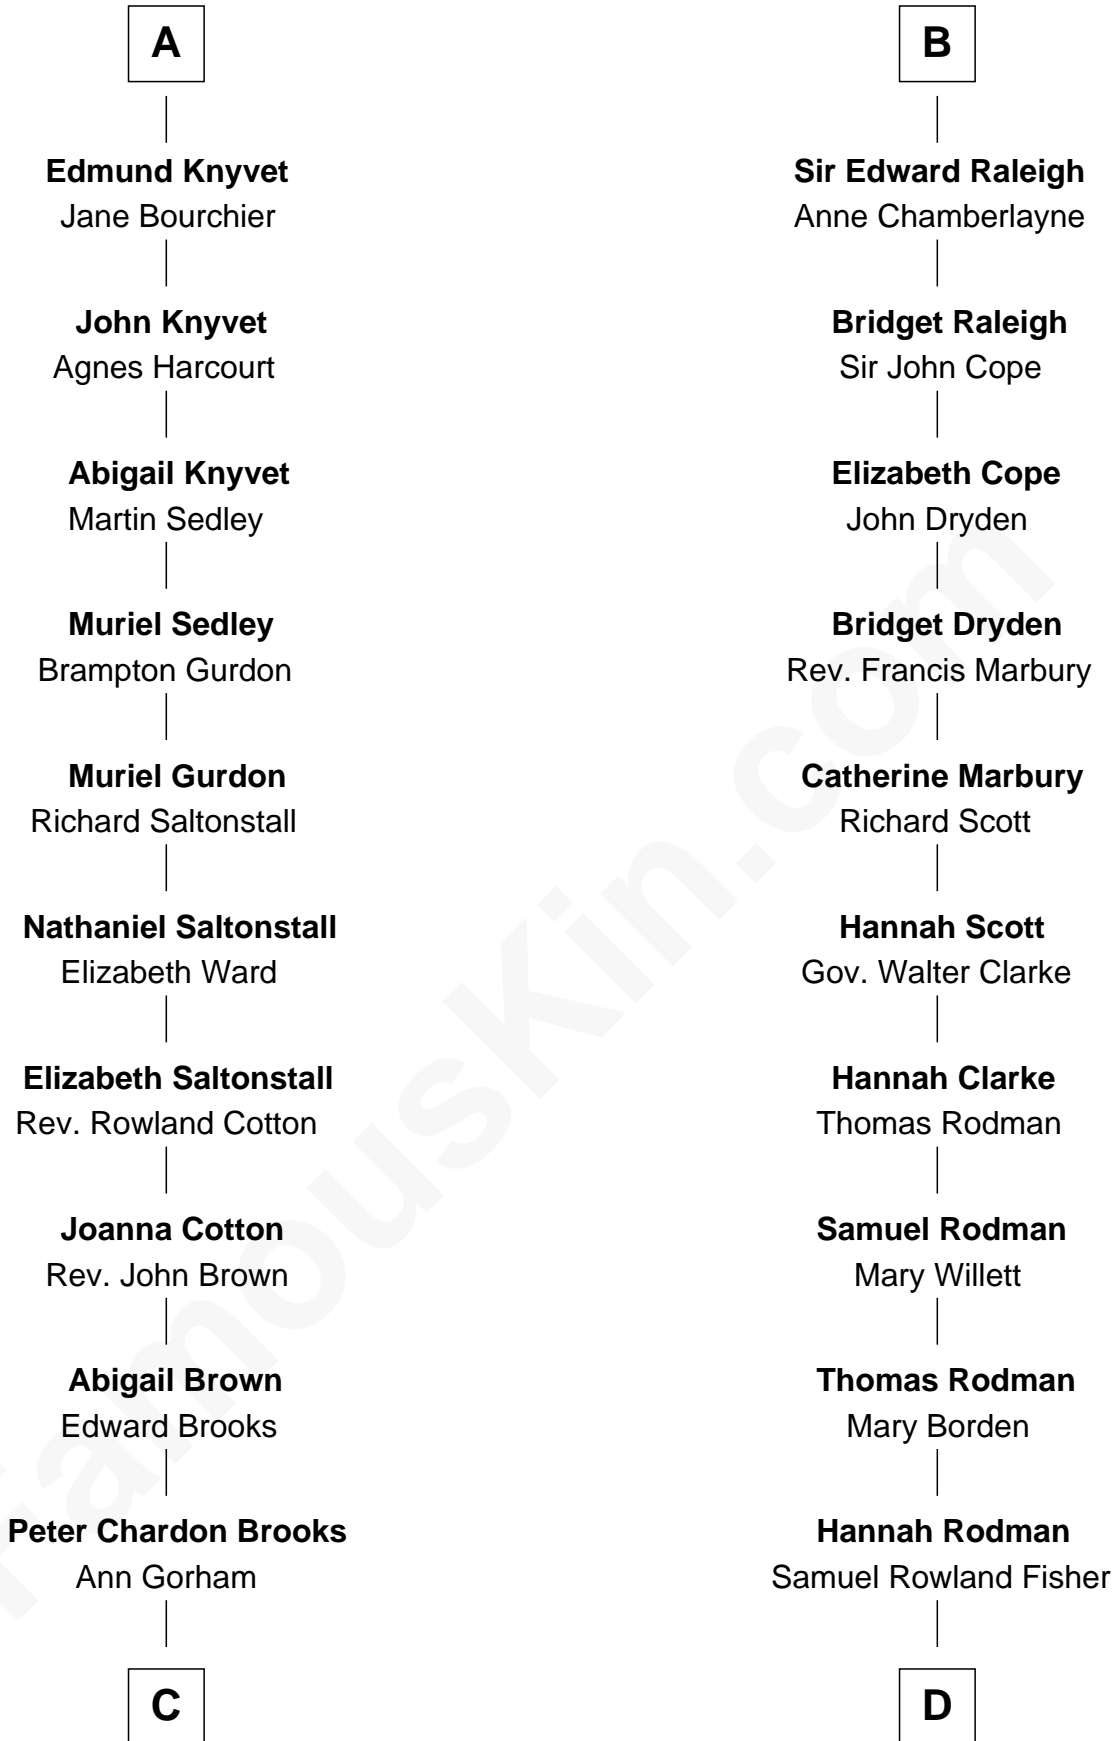

# FamousKin.com Relationship Chart of

**John Adams Morgan**  
1952 Olympic Sailing Gold Medalist

18th cousin 3 times removed of

**Joseph Wharton**

Founder of the Wharton School of Business

**C**

**Abigail Brown Brooks**  
Charles Francis Adams

**John Quincy Adams**  
Frances Cadwallader Crowninshield

**Charles Francis Adams**  
Frances Lovering

**Catherine Frances Lovering Adams**  
Henry Sturgis Morgan

**John Adams Morgan**  
*Olympic Gold Medalist*

**D**

**Deborah Fisher**  
William Wharton

**Joseph Wharton**  
*Founder, Wharton School of Business*

FamousKin.com