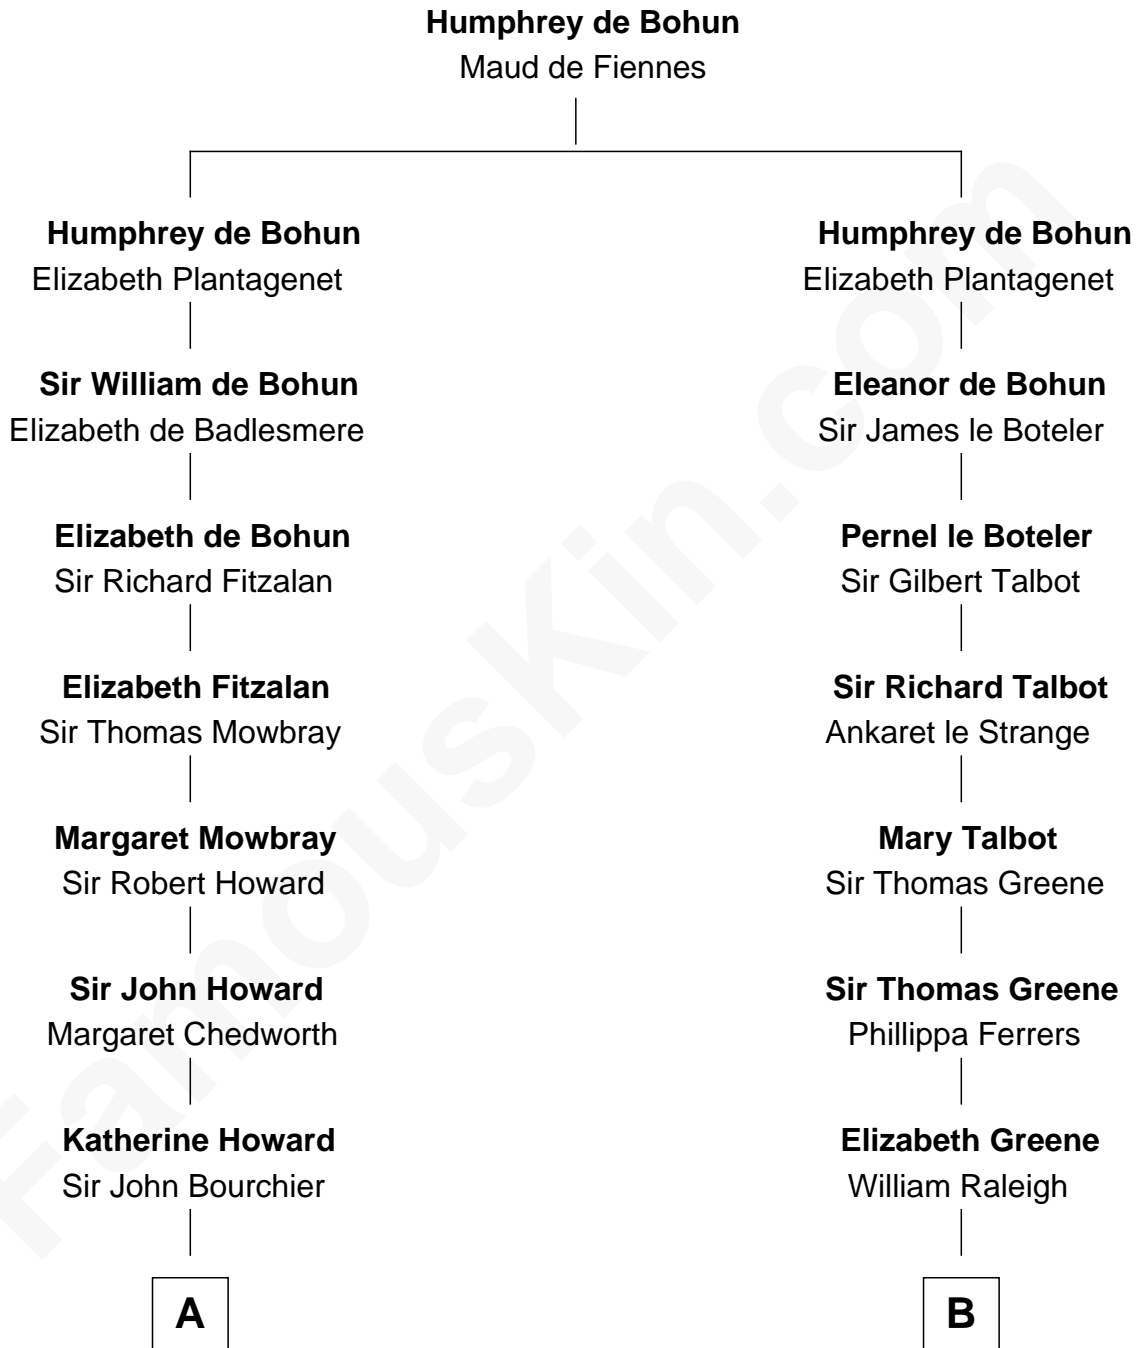

FamousKin.com Relationship Chart of John Adams Morgan

1952 Olympic Sailing Gold Medalist

19th cousin 2 times removed of

Joseph Wharton

Founder of the Wharton School of Business

C

Abigail Brown Brooks

Charles Francis Adams

John Quincy Adams

Frances Cadwallader Crowninshield

Charles Francis Adams

Frances Lovering

Catherine Frances Lovering Adams

Henry Sturgis Morgan

John Adams Morgan

Olympic Gold Medalist

D

Hannah Rodman

Samuel Rowland Fisher

Deborah Fisher

William Wharton

Joseph Wharton

Founder, Wharton School of Business

FamousKin.com