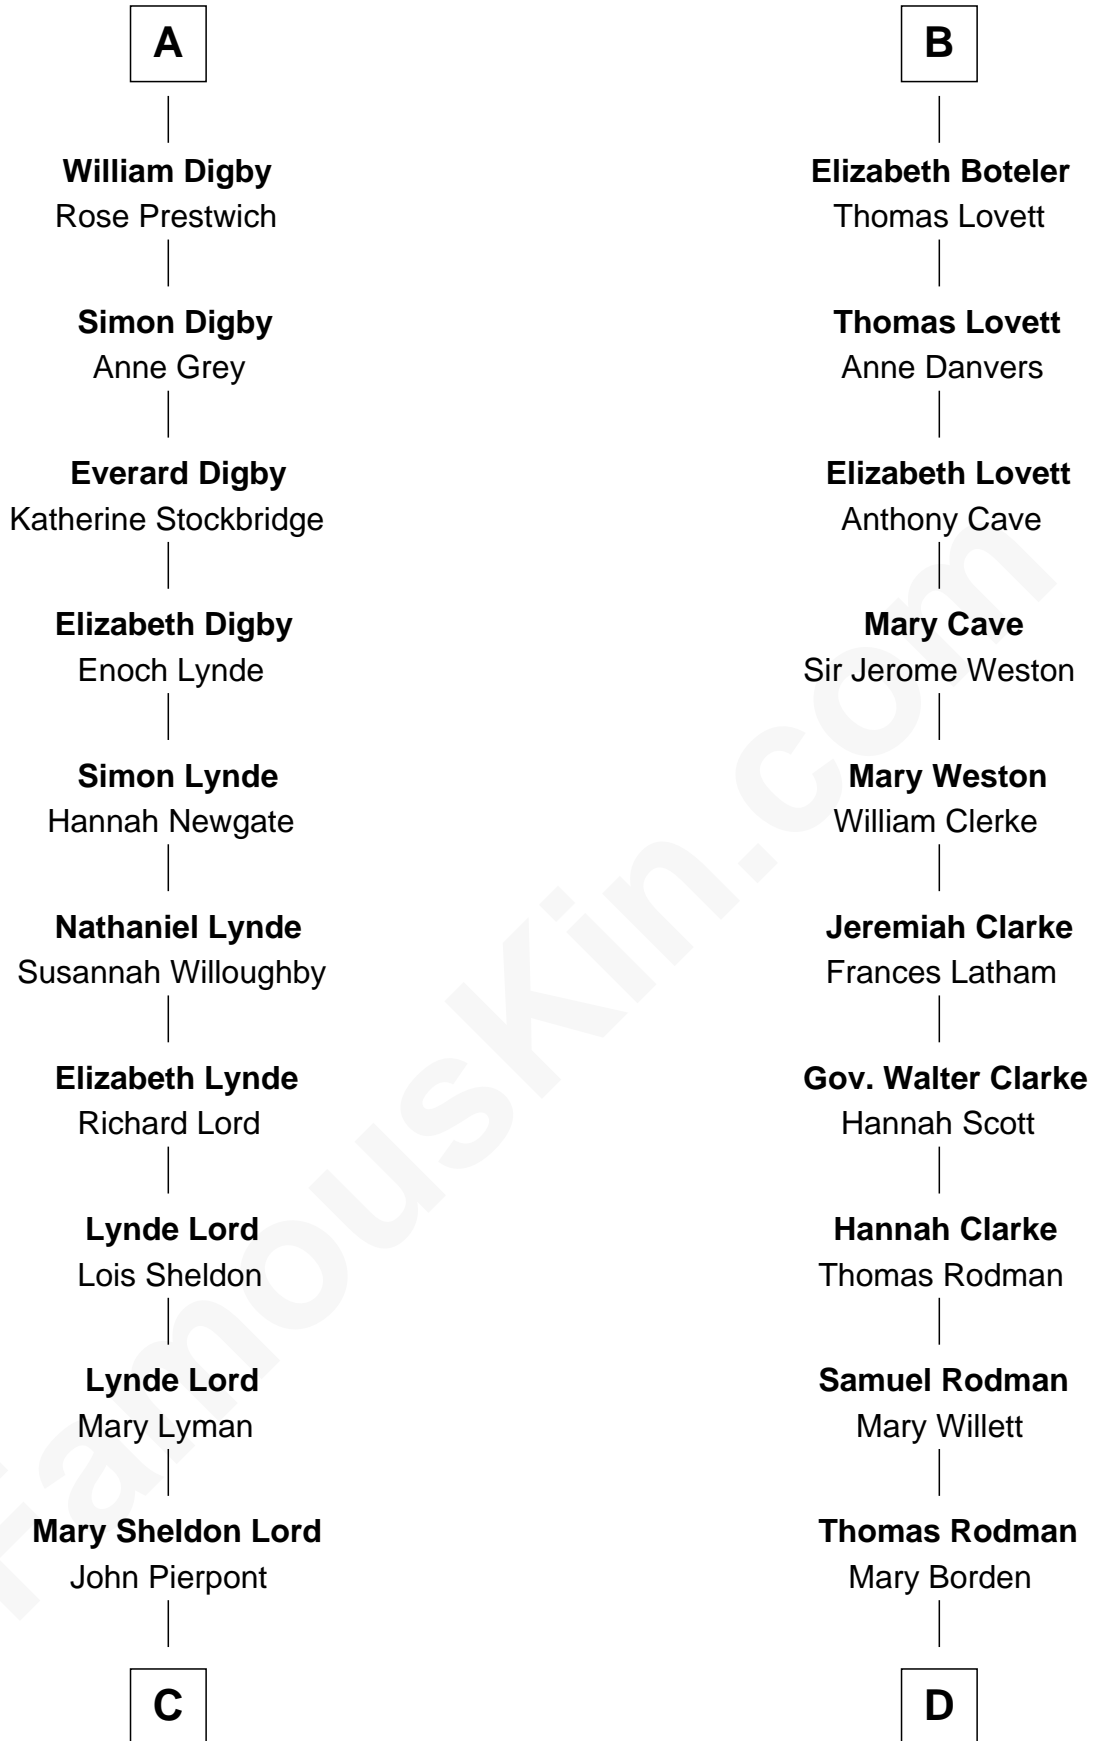

# FamousKin.com Relationship Chart of John Adams Morgan

1952 Olympic Sailing Gold Medalist

19th cousin 2 times removed of

**Joseph Wharton**

Founder of the Wharton School of Business

**Sir Henry de Hastings**

Joan de Cantilupe

**C**

**Juliet Pierpont**  
Junius Spencer Morgan

**John Pierpont Morgan**  
Frances Louisa Tracy

**John Pierpont Morgan**  
Jane Norton Grew

**Henry Sturgis Morgan**  
Catherine Frances Lovering Adams