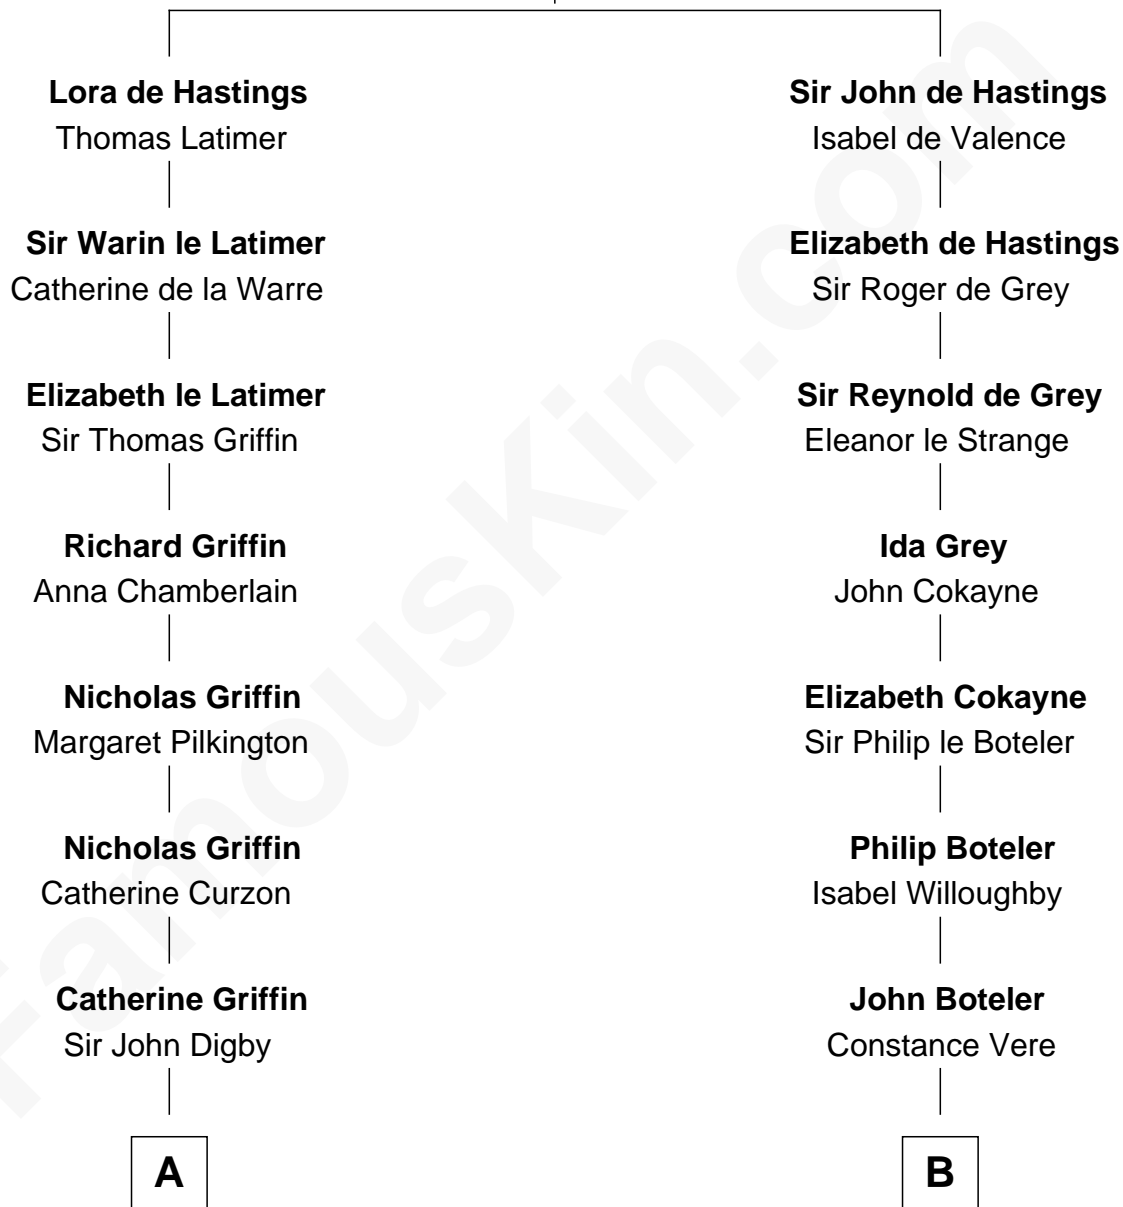

# FamousKin.com Relationship Chart of John Adams Morgan

1952 Olympic Sailing Gold Medalist

19th cousin 2 times removed of

**Joseph Wharton**

Founder of the Wharton School of Business

**Sir Henry de Hastings**

Joan de Cantilupe

**C**

**Juliet Pierpont**  
Junius Spencer Morgan

**John Pierpont Morgan**  
Frances Louisa Tracy

**John Pierpont Morgan**  
Jane Norton Grew

**Henry Sturgis Morgan**  
Catherine Frances Lovering Adams

**John Adams Morgan**  
*Olympic Gold Medalist*

**D**

**Hannah Rodman**  
Samuel Rowland Fisher

**Deborah Fisher**  
William Wharton

**Joseph Wharton**  
*Founder, Wharton School of Business*

FamousKin.com