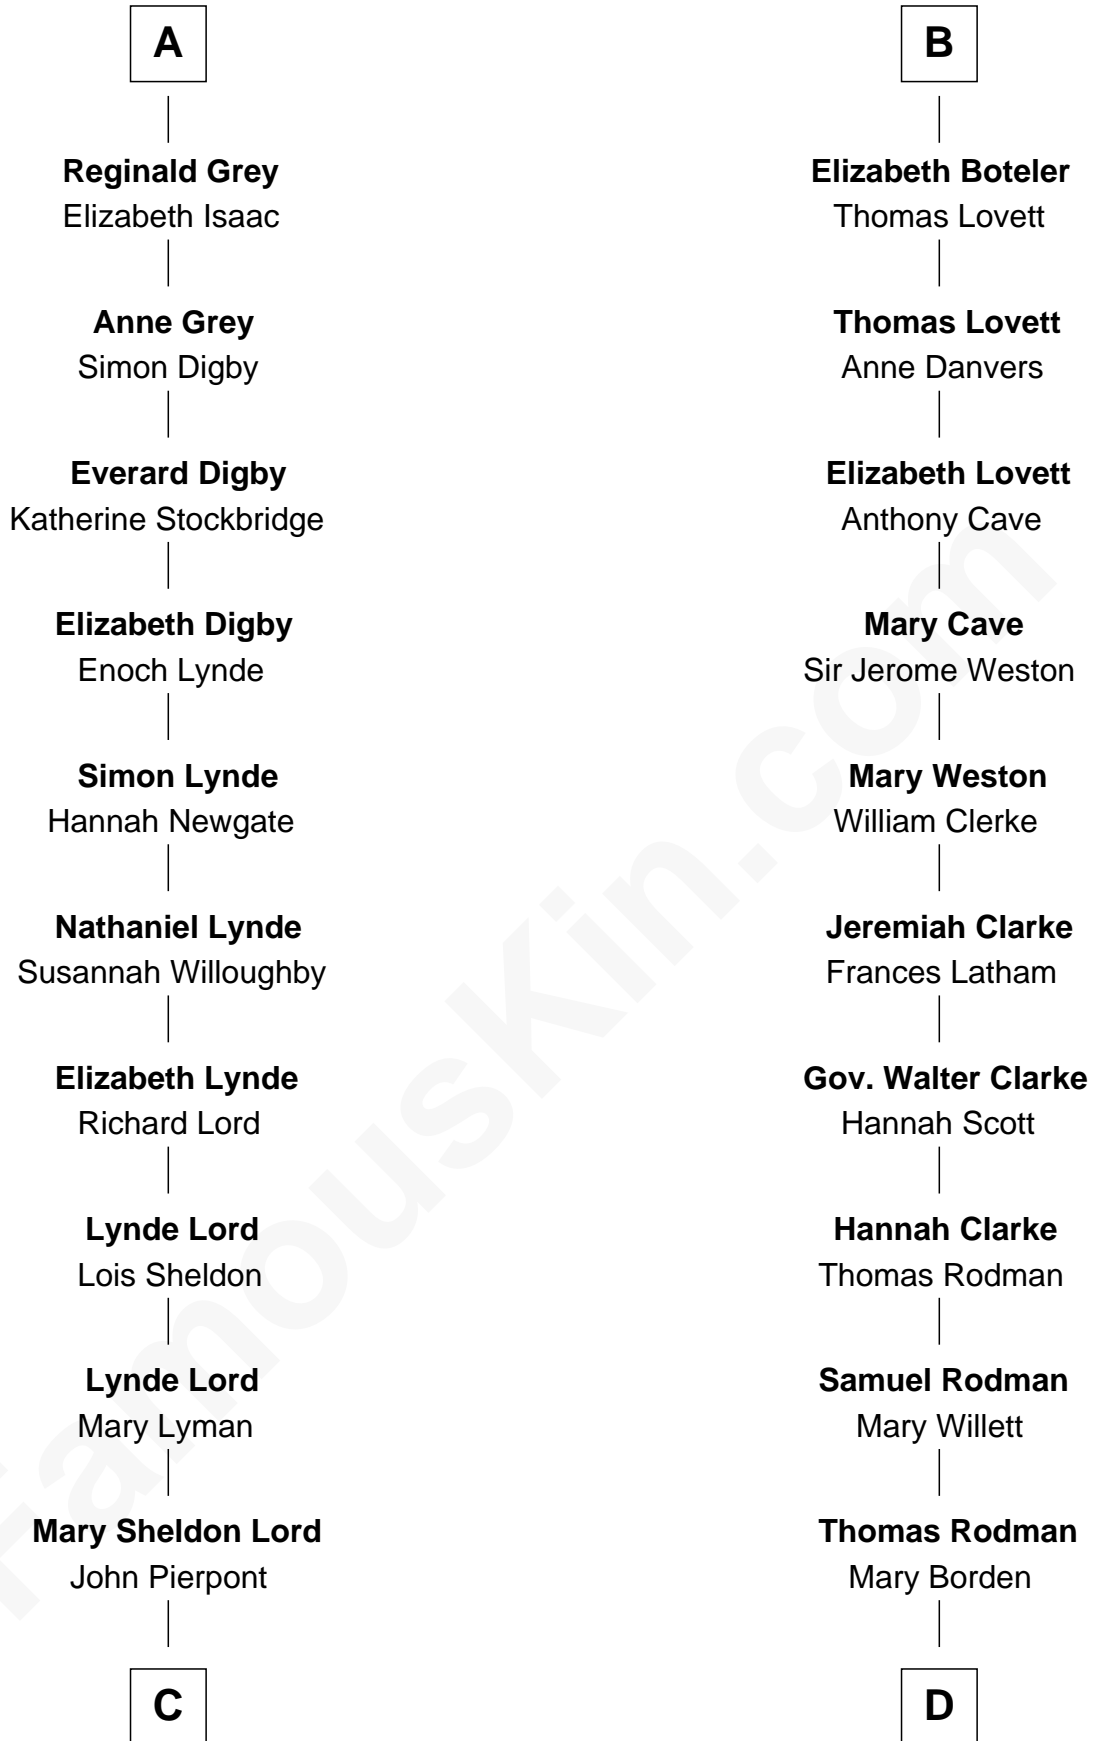

FamousKin.com Relationship Chart of John Adams Morgan

1952 Olympic Sailing Gold Medalist

19th cousin 2 times removed of

Joseph Wharton

Founder of the Wharton School of Business

C

Juliet Pierpont
Junius Spencer Morgan

John Pierpont Morgan
Frances Louisa Tracy

John Pierpont Morgan
Jane Norton Grew

Henry Sturgis Morgan
Catherine Frances Lovering Adams

John Adams Morgan
Olympic Gold Medalist

D

Hannah Rodman
Samuel Rowland Fisher