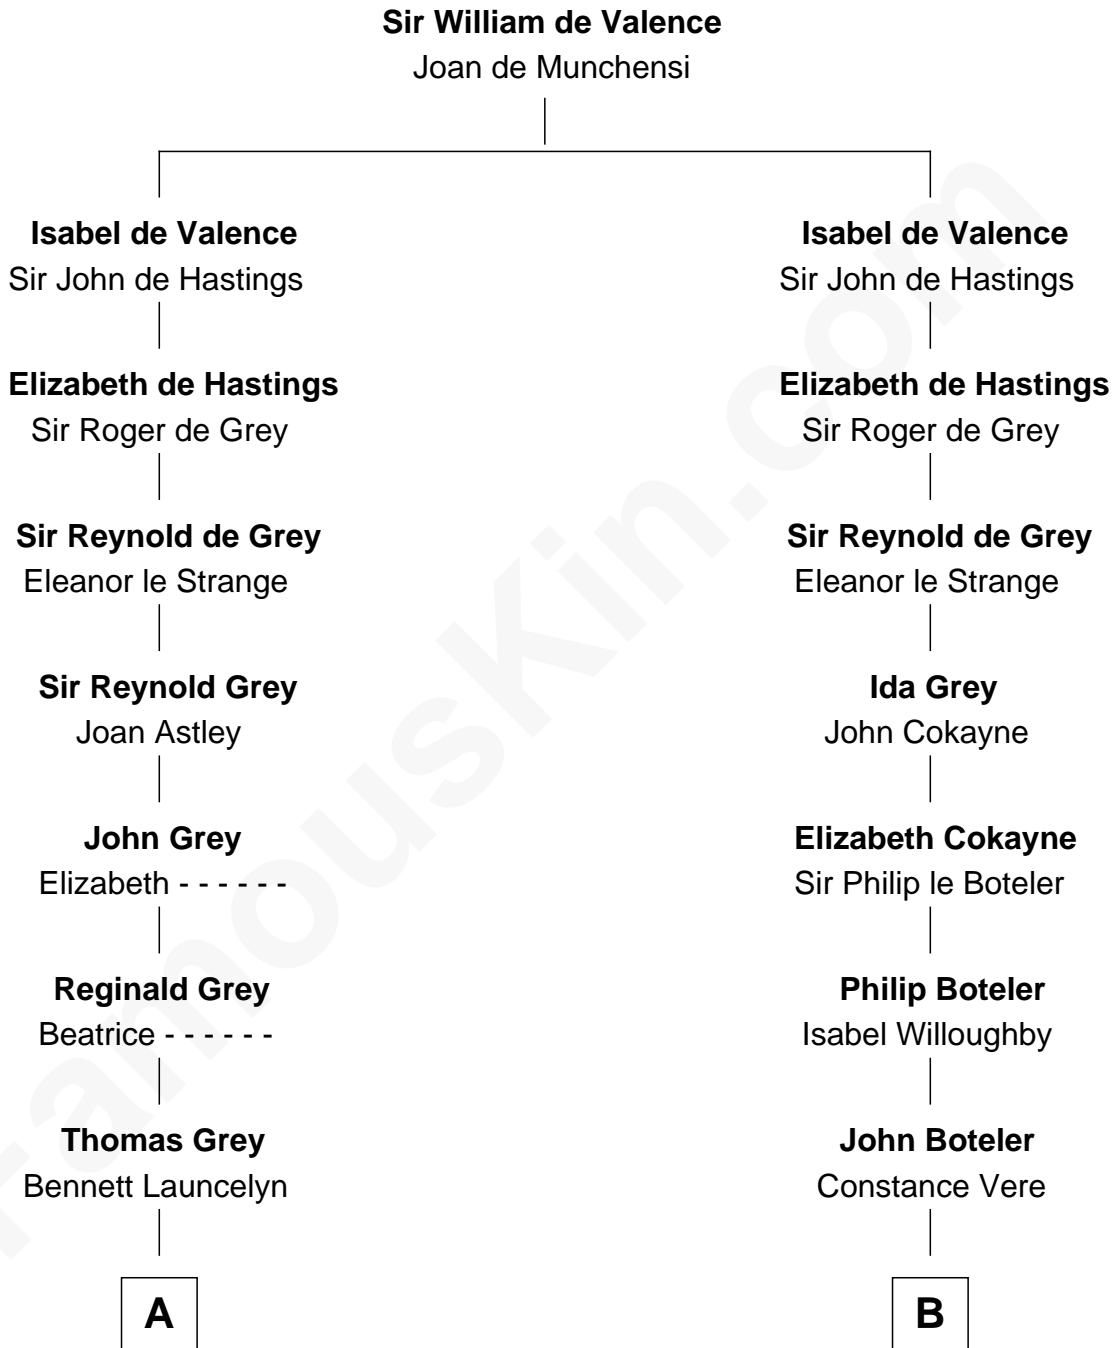

FamousKin.com Relationship Chart of John Adams Morgan

1952 Olympic Sailing Gold Medalist

19th cousin 2 times removed of

Joseph Wharton

Founder of the Wharton School of Business

C

Juliet Pierpont
Junius Spencer Morgan