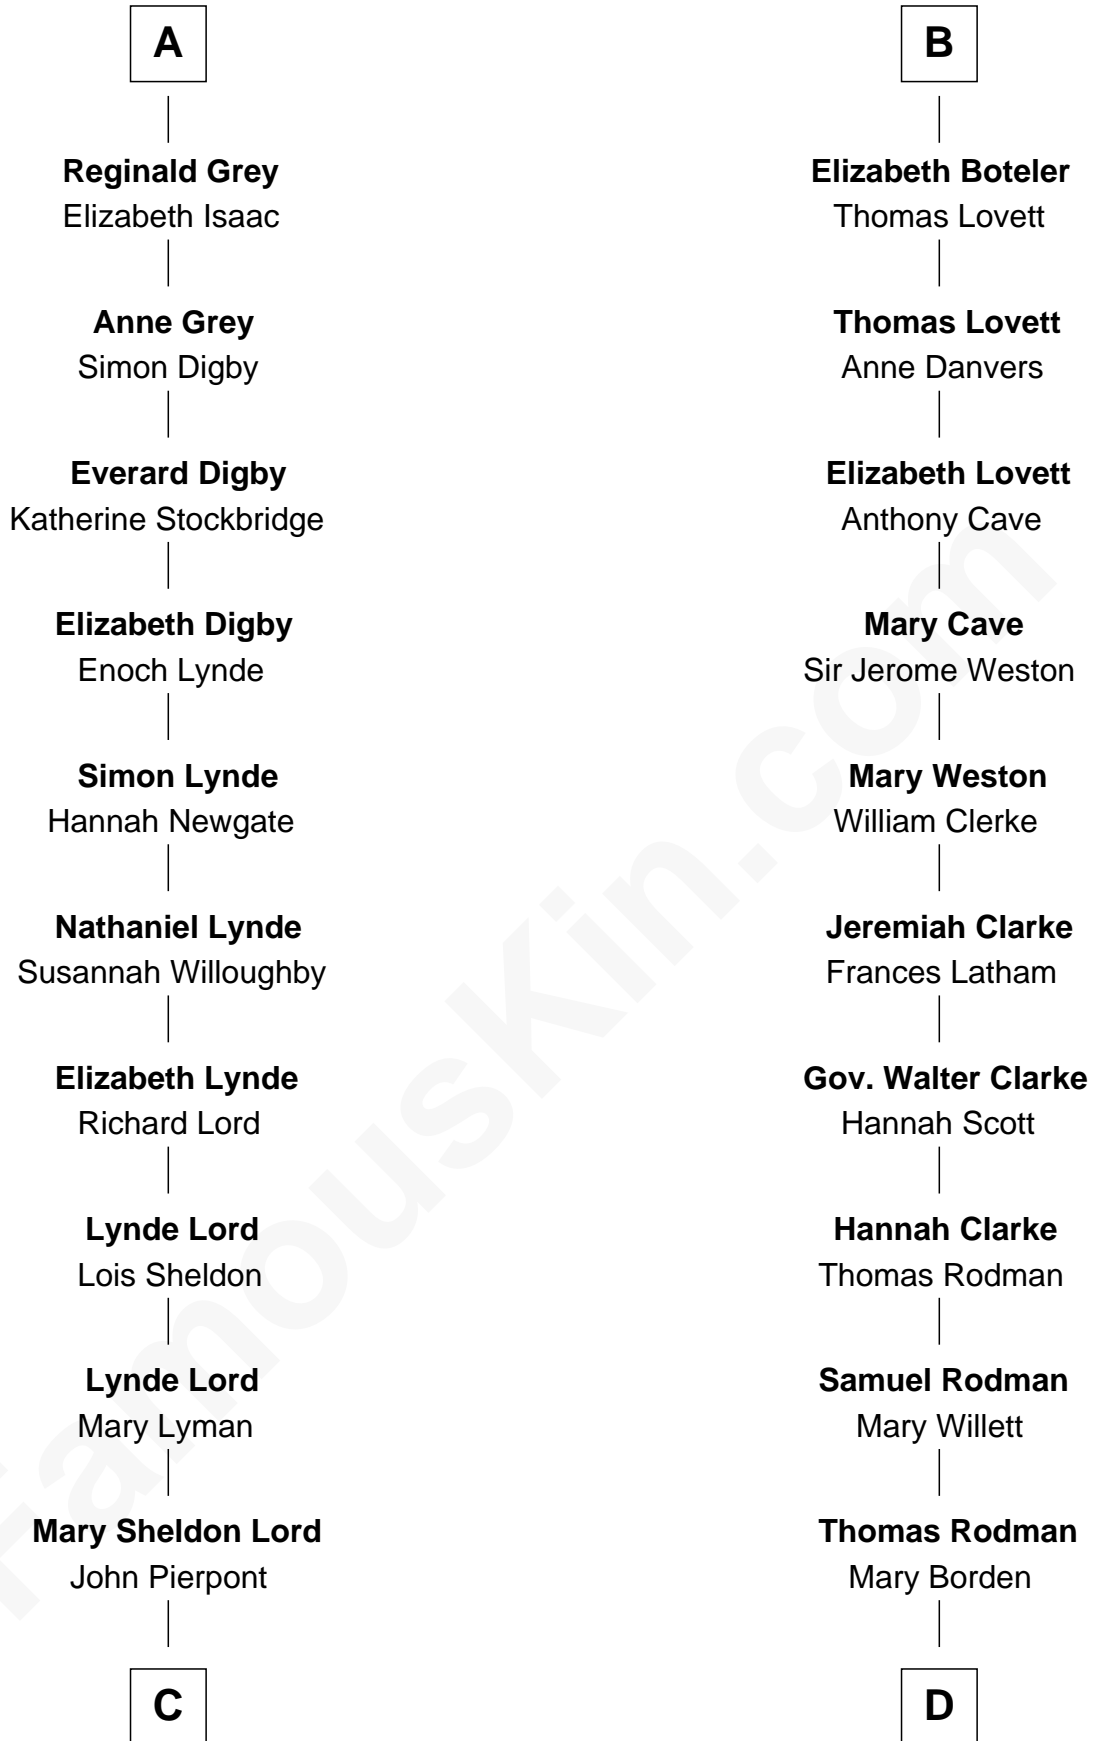

FamousKin.com Relationship Chart of

John Adams Morgan
1952 Olympic Sailing Gold Medalist

19th cousin 2 times removed of

Joseph Wharton
Founder of the Wharton School of Business

C

Juliet Pierpont
Junius Spencer Morgan

John Pierpont Morgan
Frances Louisa Tracy

John Pierpont Morgan
Jane Norton Grew

Henry Sturgis Morgan
Catherine Frances Lovering Adams

John Adams Morgan
Olympic Gold Medalist

D

Hannah Rodman
Samuel Rowland Fisher