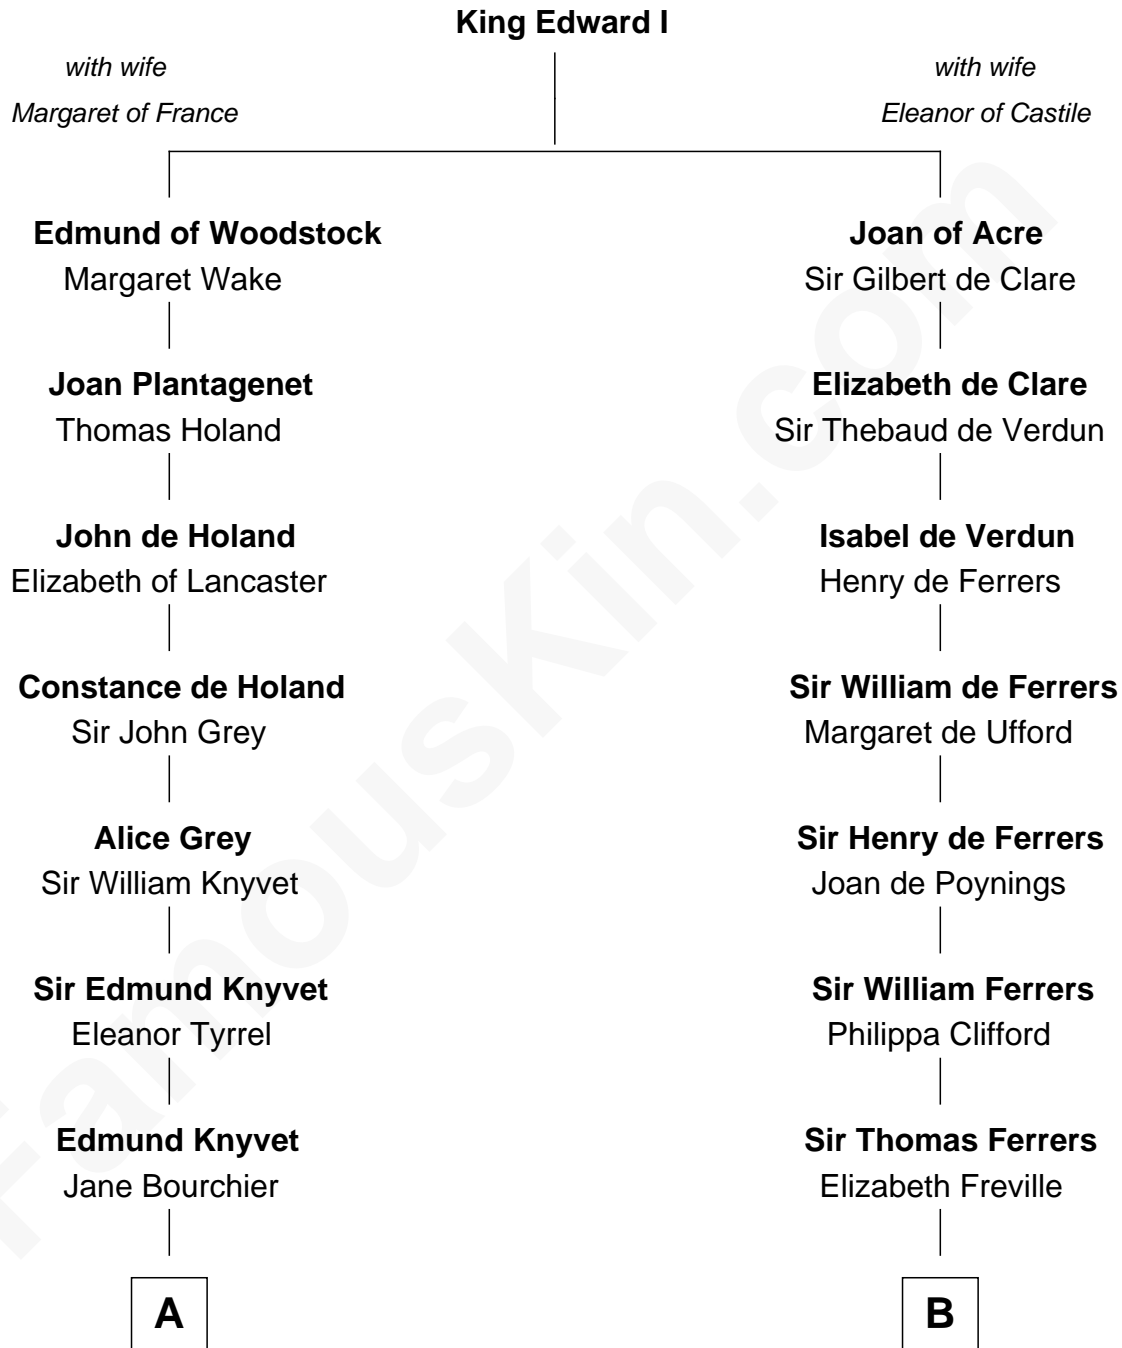

# FamousKin.com Relationship Chart of

**John Adams Morgan**  
1952 Olympic Sailing Gold Medalist

19th cousin 1 time removed of

**Joseph Wharton**  
Founder of the Wharton School of Business

**C**

**John Quincy Adams**

Frances Cadwallader Crowninshield

**Charles Francis Adams**

Frances Lovering

**Catherine Frances Lovering Adams**

Henry Sturgis Morgan

**John Adams Morgan**

*Olympic Gold Medalist*

**D**