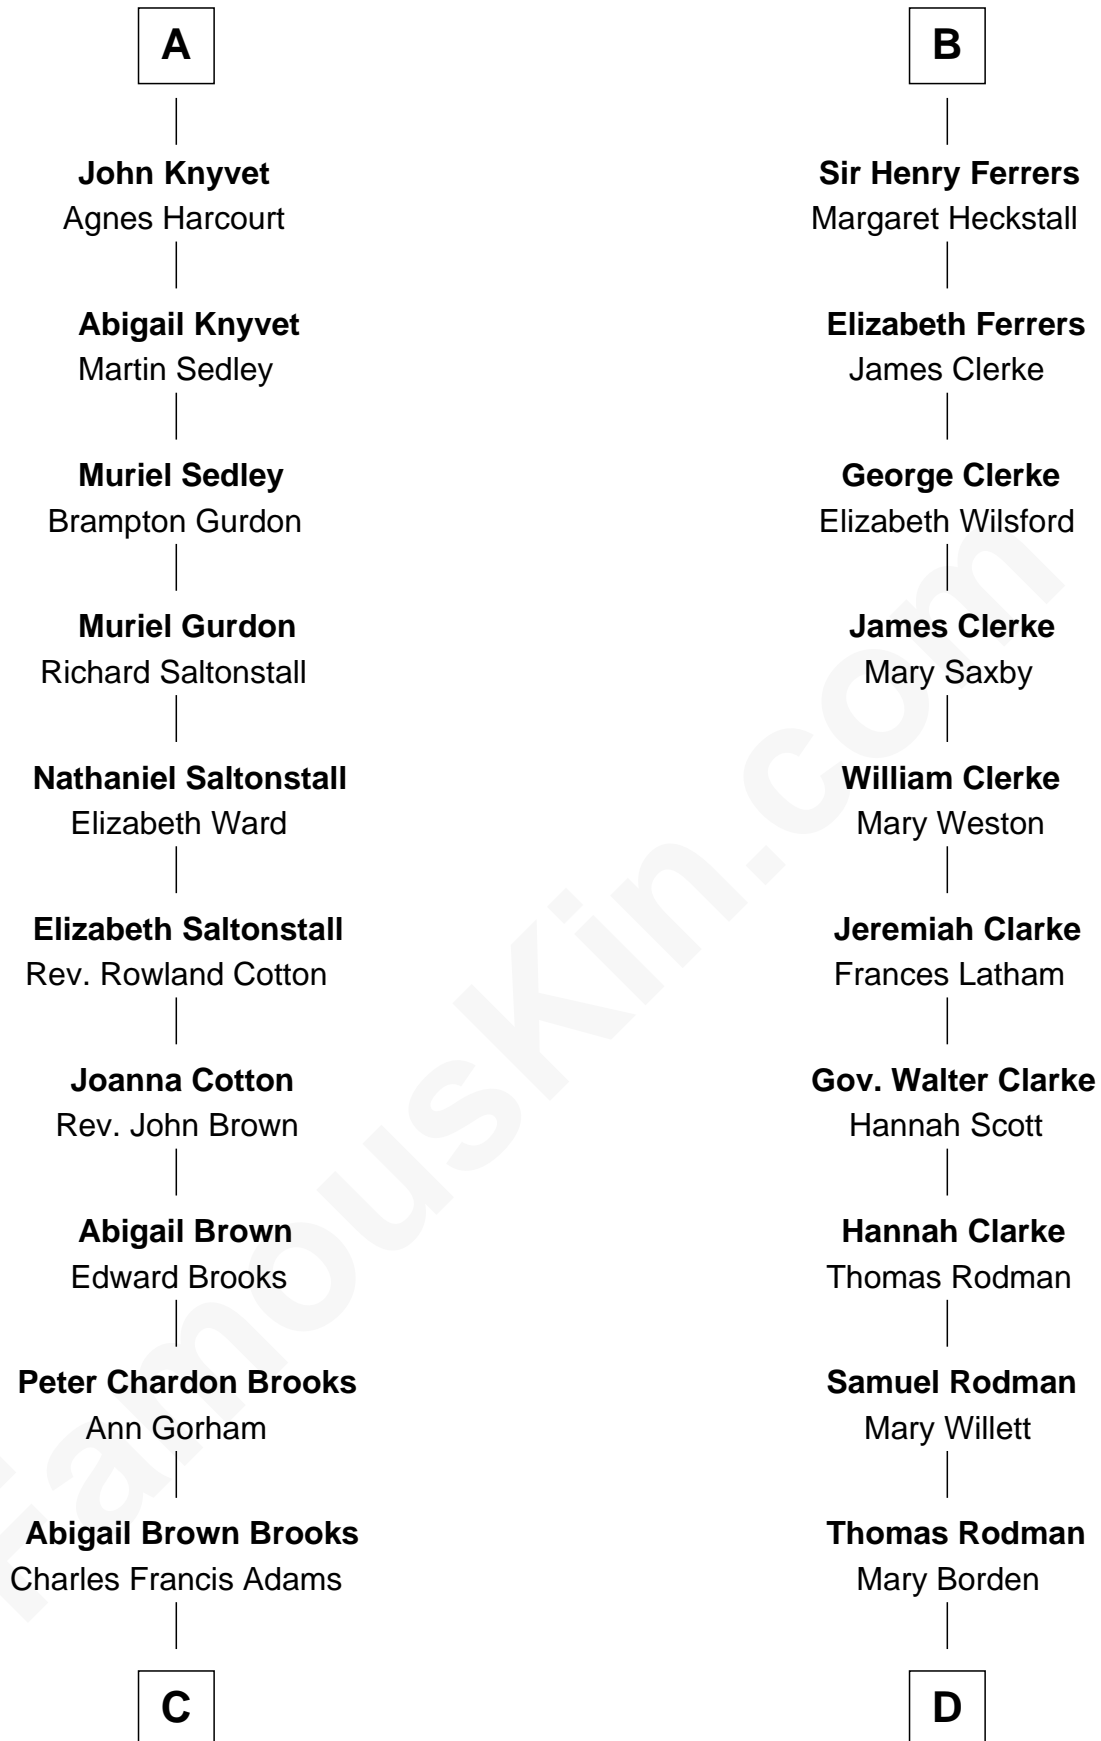

# FamousKin.com Relationship Chart of

**John Adams Morgan**  
1952 Olympic Sailing Gold Medalist

19th cousin 1 time removed of

**Joseph Wharton**  
Founder of the Wharton School of Business

**C**

**John Quincy Adams**

Frances Cadwallader Crowninshield

**Charles Francis Adams**

Frances Lovering

**Catherine Frances Lovering Adams**

Henry Sturgis Morgan

**John Adams Morgan**

*Olympic Gold Medalist*

**D**

**Hannah Rodman**

Samuel Rowland Fisher

**Deborah Fisher**

William Wharton

**Joseph Wharton**

*Founder, Wharton School of Business*

FamousKin.com