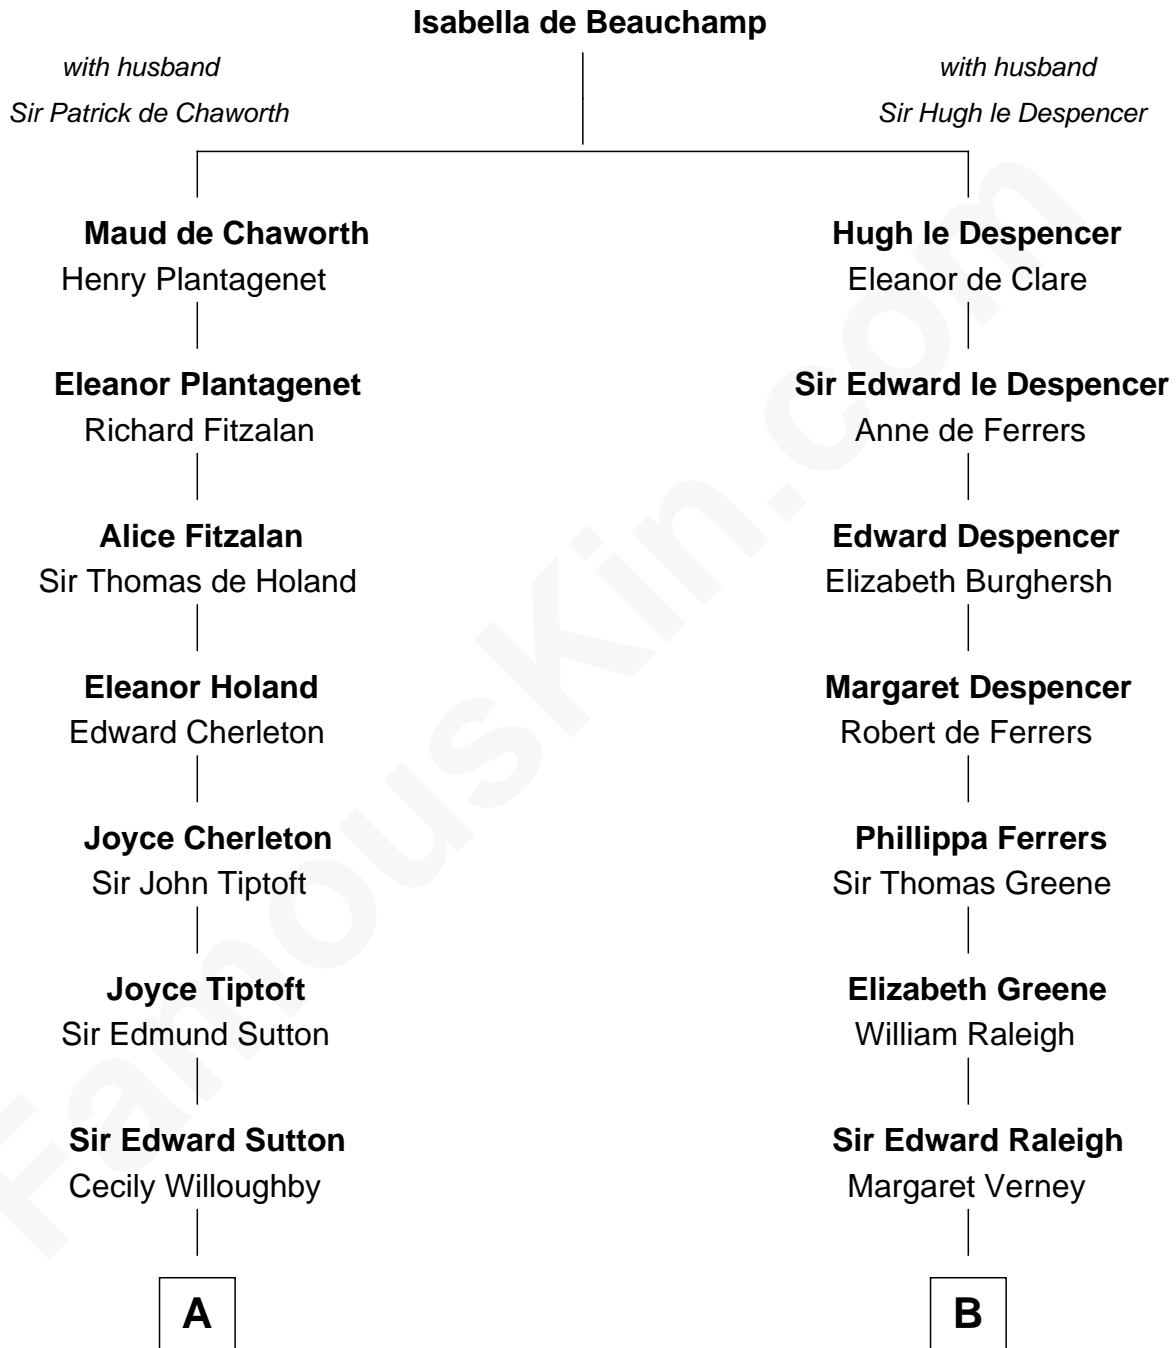

FamousKin.com Relationship Chart of John Adams Morgan

1952 Olympic Sailing Gold Medalist

18th cousin 2 times removed of

Joseph Wharton

Founder of the Wharton School of Business

C

Frances Cadwallader Crowninshield

John Quincy Adams

Charles Francis Adams

Frances Lovering

Catherine Frances Lovering Adams

Henry Sturgis Morgan

John Adams Morgan

Olympic Gold Medalist

D