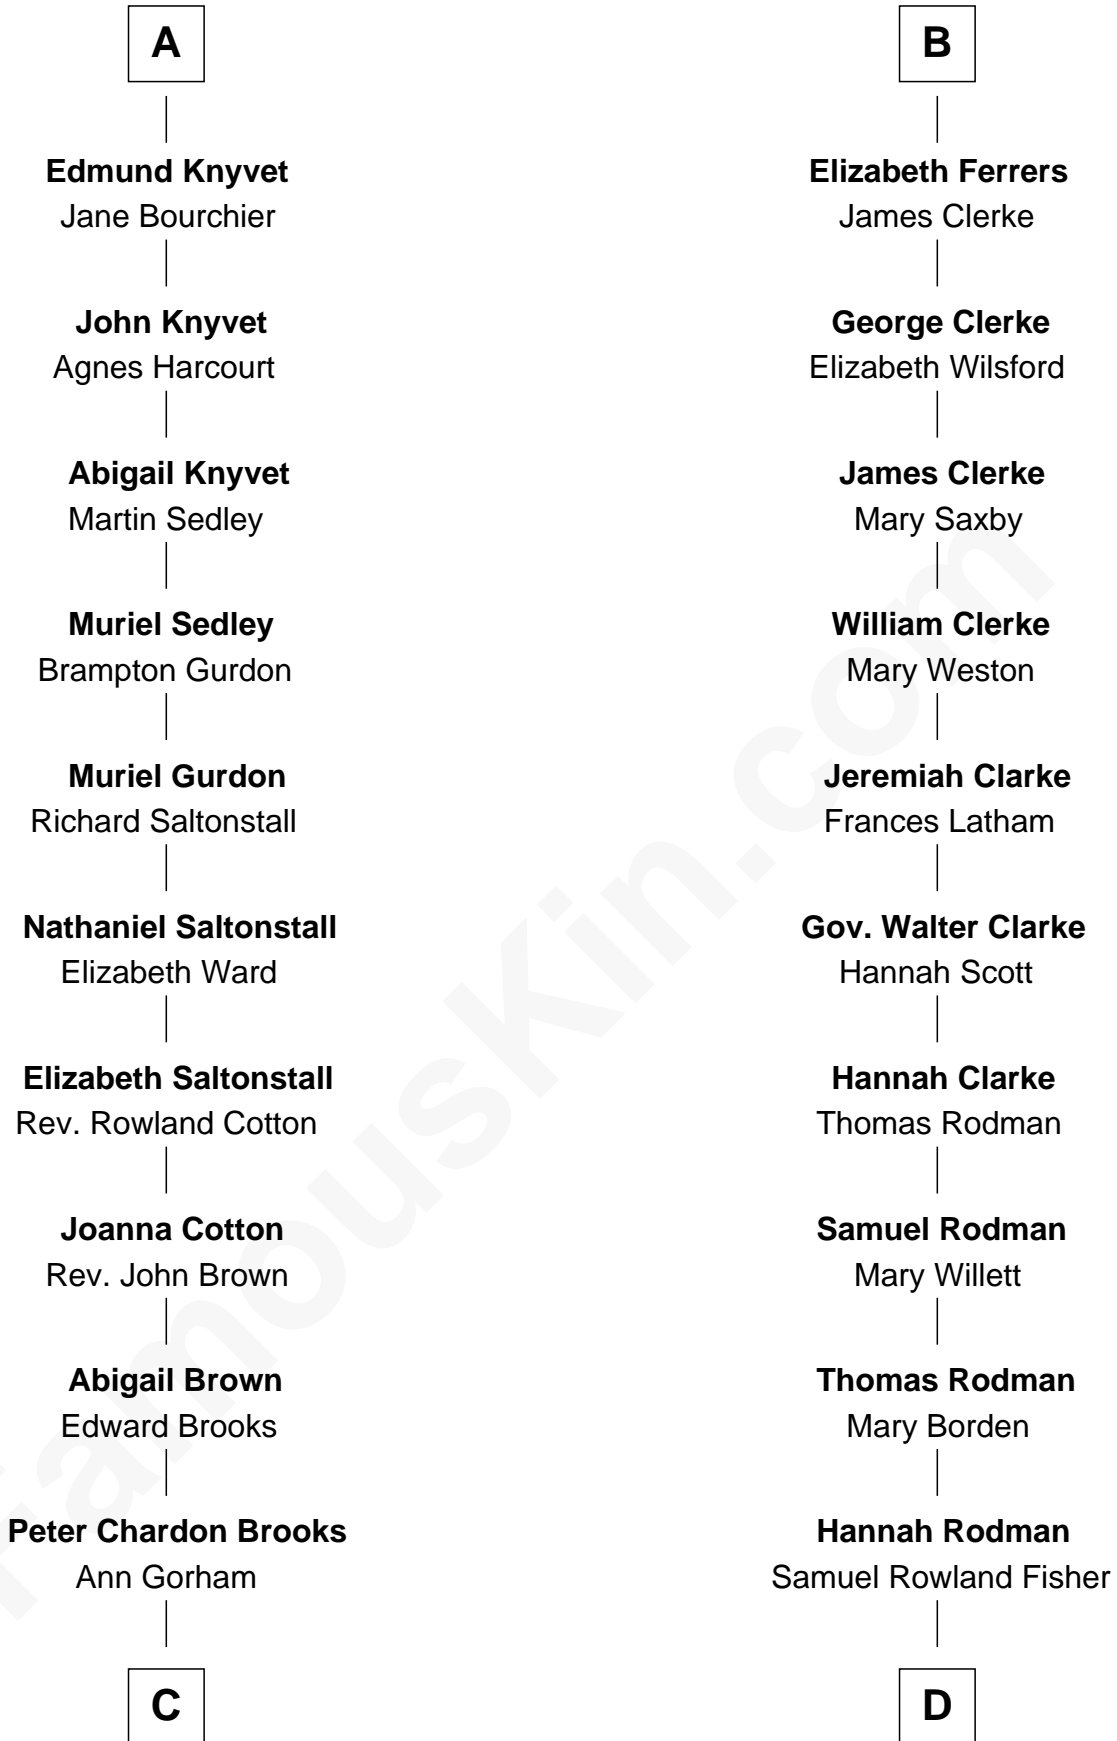

# FamousKin.com Relationship Chart of John Adams Morgan

1952 Olympic Sailing Gold Medalist

18th cousin 3 times removed of

**Joseph Wharton**

Founder of the Wharton School of Business

**C**

**Abigail Brown Brooks**  
Charles Francis Adams

**John Quincy Adams**  
Frances Cadwallader Crowninshield

**Charles Francis Adams**  
Frances Lovering

**Catherine Frances Lovering Adams**  
Henry Sturgis Morgan

**John Adams Morgan**  
*Olympic Gold Medalist*

**D**

**Deborah Fisher**  
William Wharton

**Joseph Wharton**  
*Founder, Wharton School of Business*

FamousKin.com