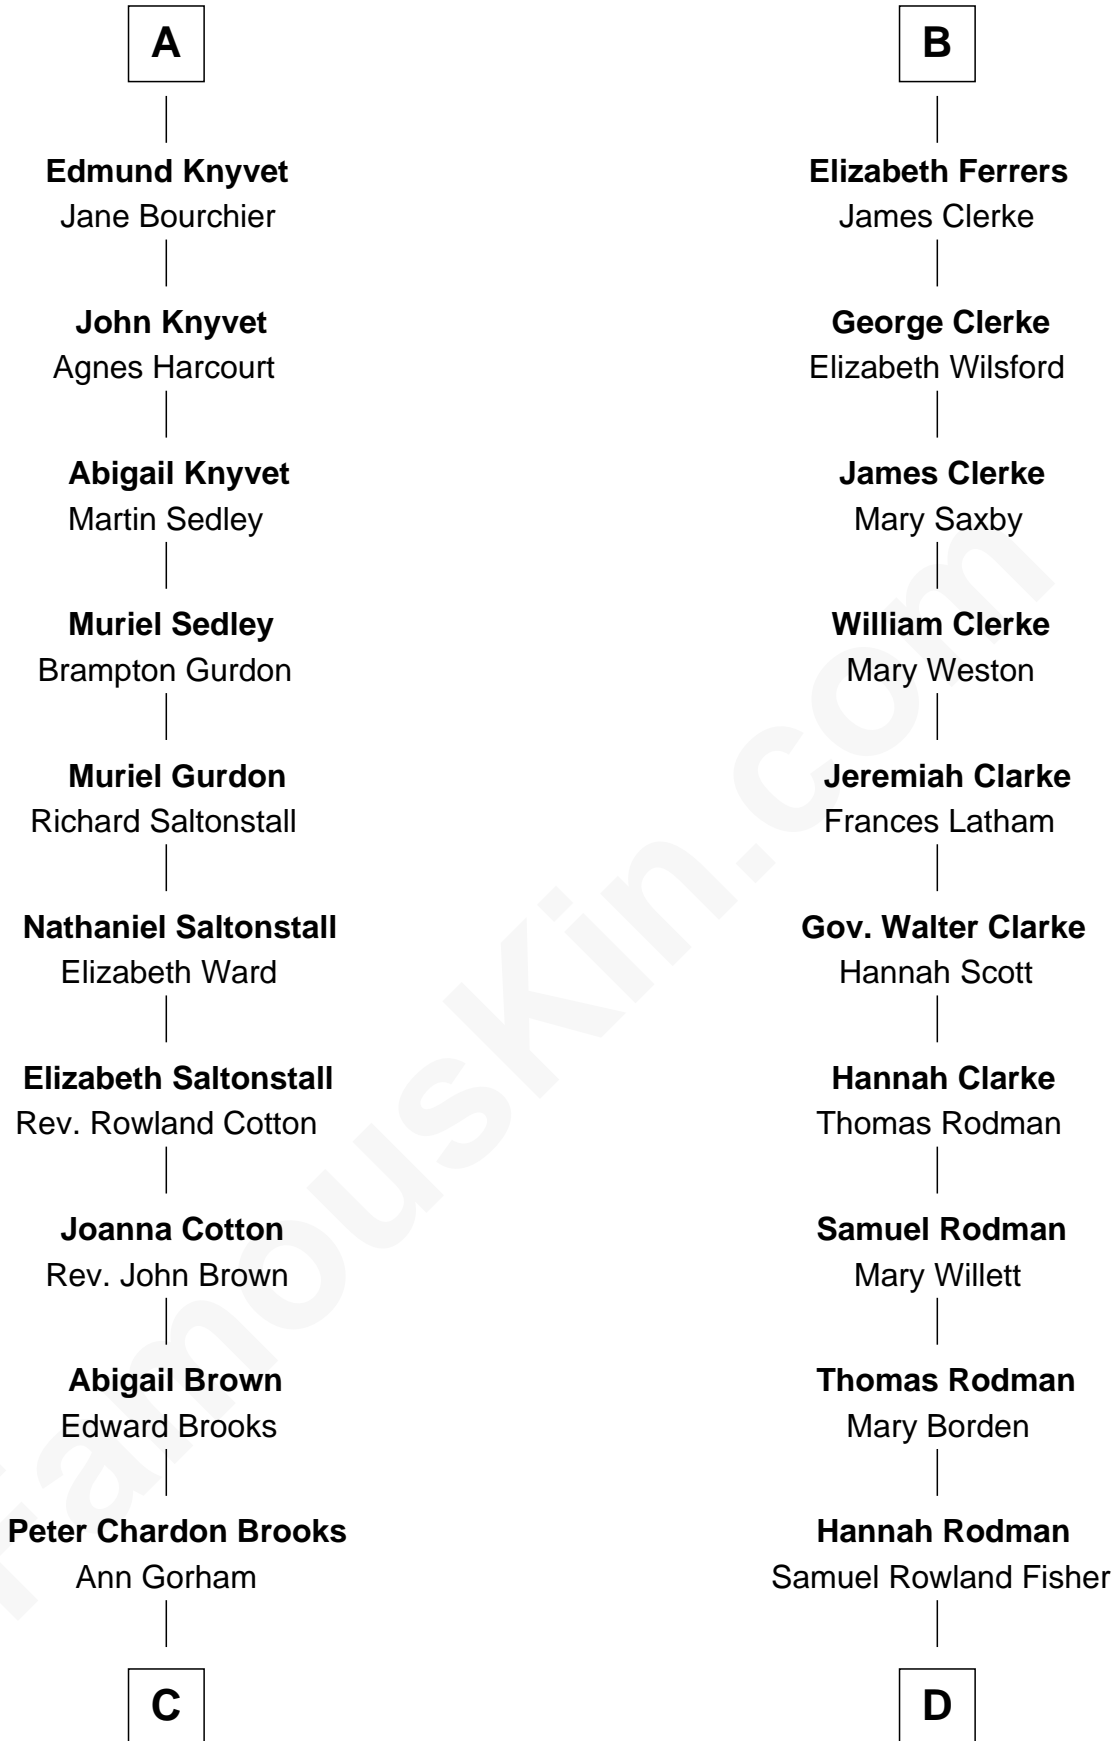

FamousKin.com Relationship Chart of John Adams Morgan

1952 Olympic Sailing Gold Medalist

18th cousin 3 times removed of

Joseph Wharton

Founder of the Wharton School of Business

C

Abigail Brown Brooks
Charles Francis Adams

John Quincy Adams
Frances Cadwallader Crowninshield

Charles Francis Adams
Frances Lovering

Catherine Frances Lovering Adams
Henry Sturgis Morgan

John Adams Morgan
Olympic Gold Medalist

D

Deborah Fisher
William Wharton