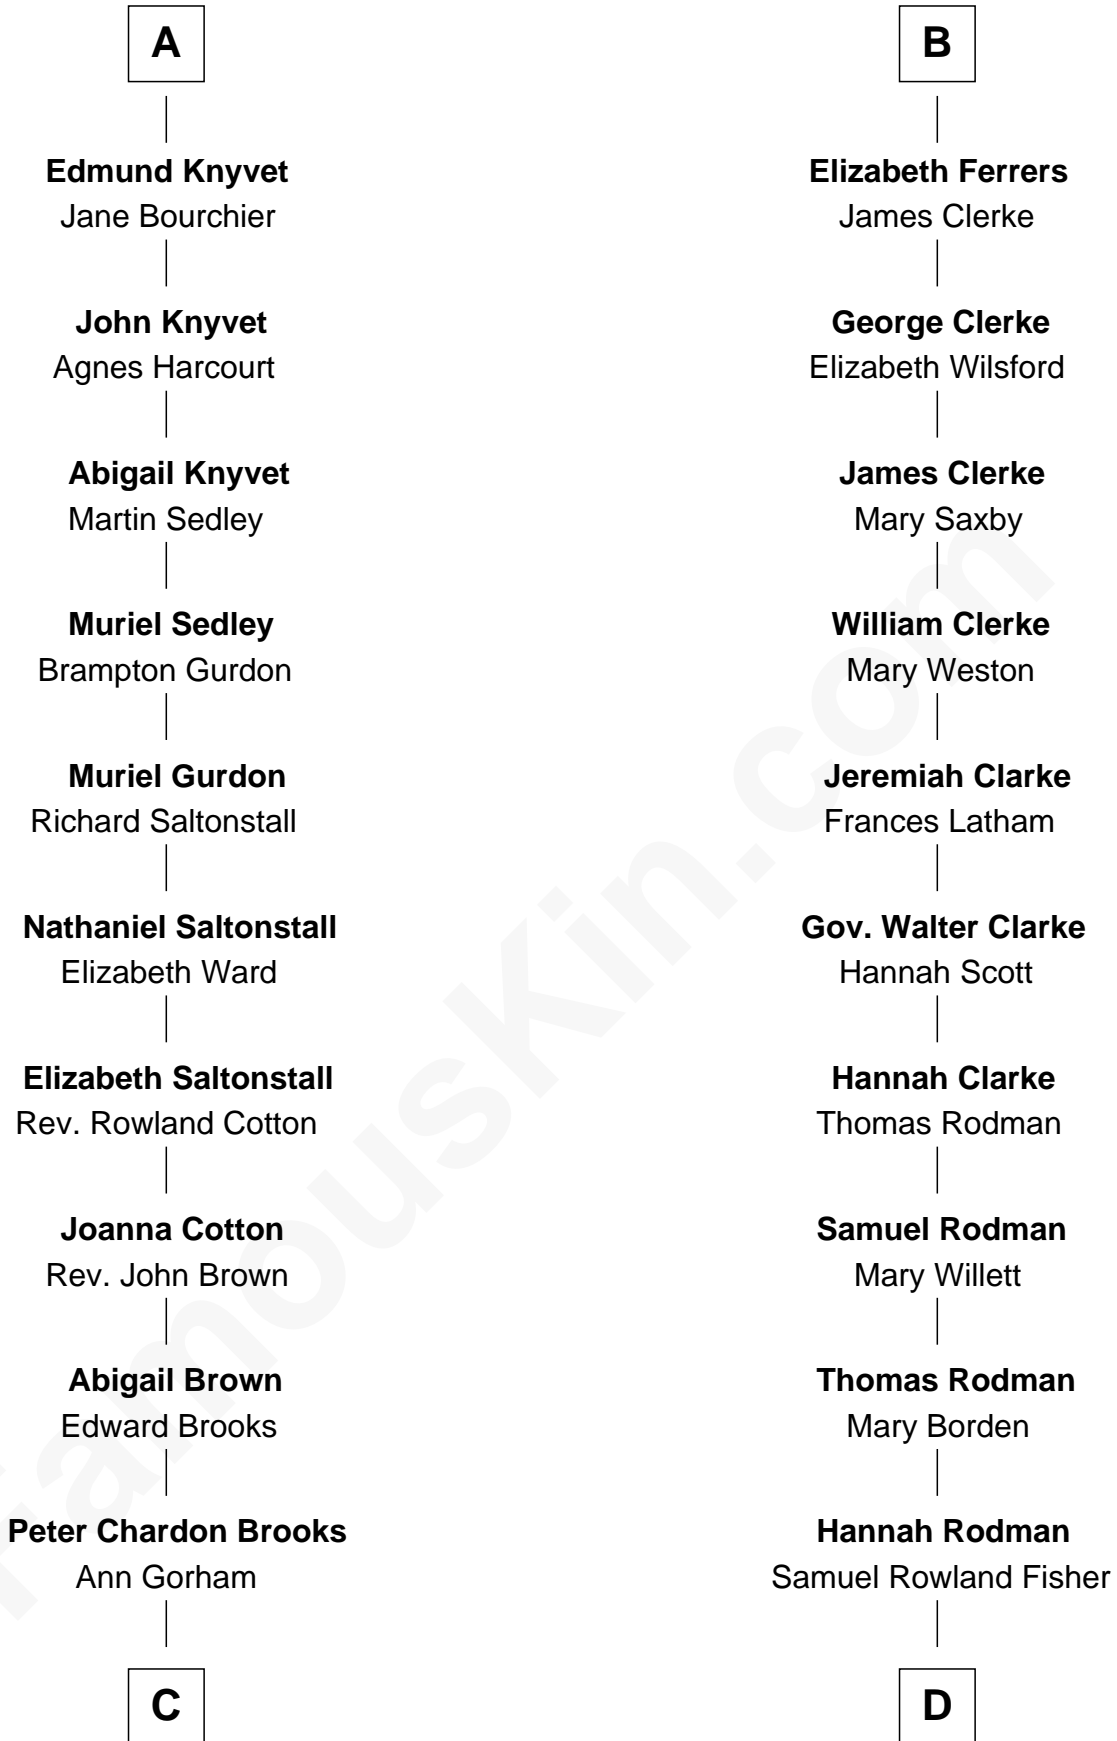

FamousKin.com Relationship Chart of

John Adams Morgan
1952 Olympic Sailing Gold Medalist

18th cousin 3 times removed of

Joseph Wharton
Founder of the Wharton School of Business

C

Abigail Brown Brooks
Charles Francis Adams

John Quincy Adams
Frances Cadwallader Crowninshield

Charles Francis Adams
Frances Lovering

Catherine Frances Lovering Adams
Henry Sturgis Morgan

John Adams Morgan
Olympic Gold Medalist

D

Deborah Fisher
William Wharton