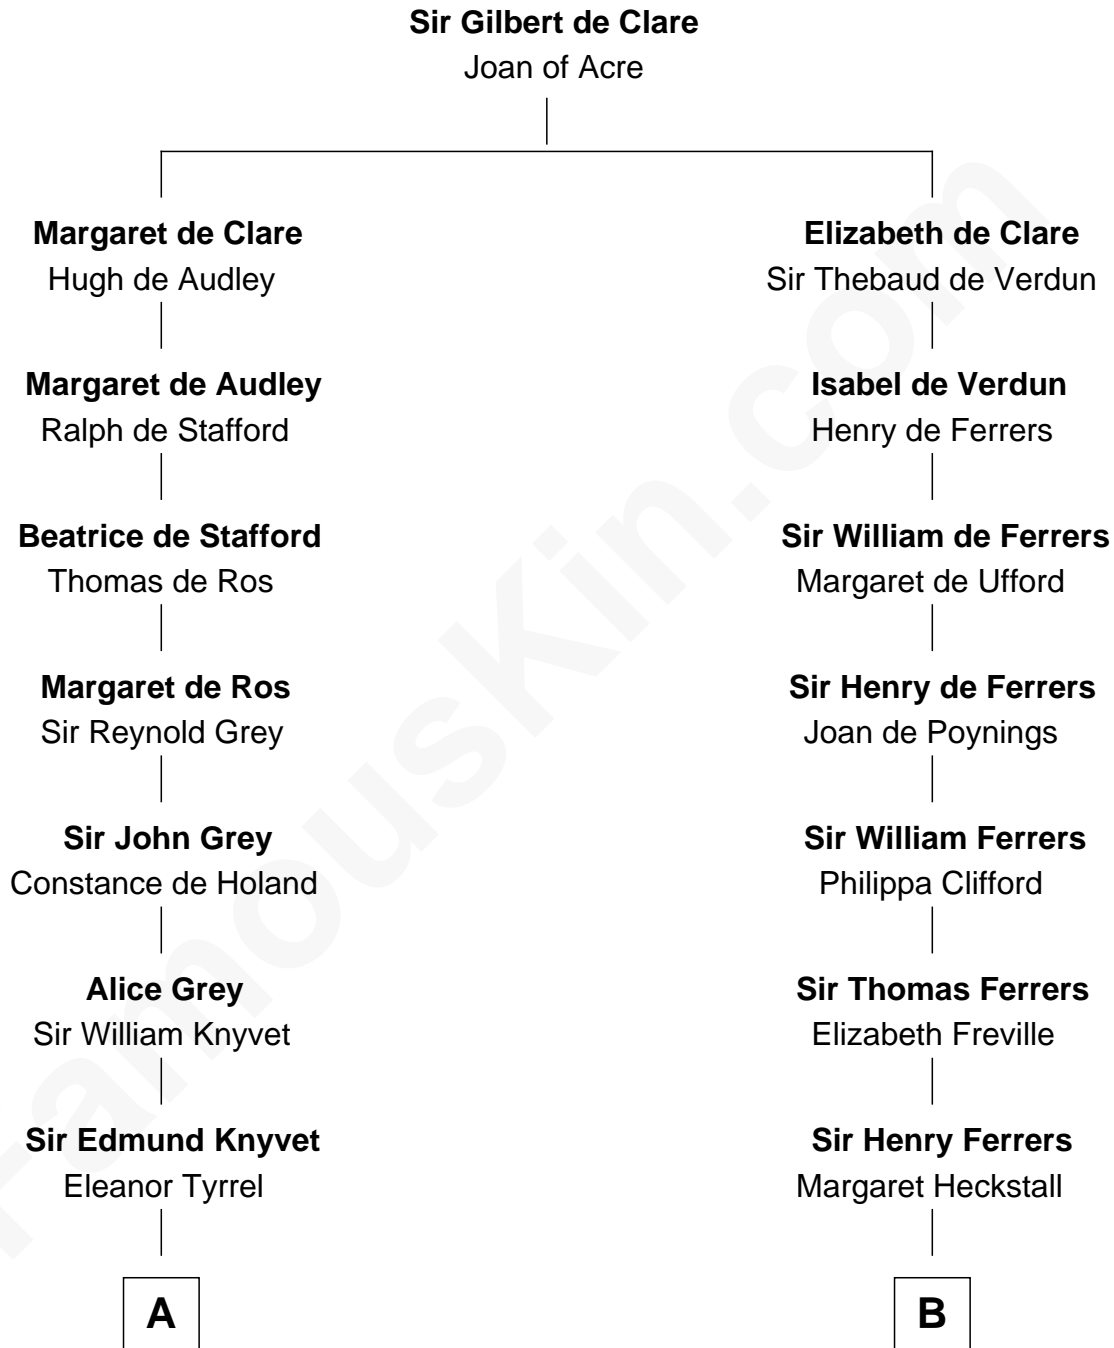

FamousKin.com Relationship Chart of

John Adams Morgan
1952 Olympic Sailing Gold Medalist

18th cousin 3 times removed of

Joseph Wharton
Founder of the Wharton School of Business

C

Abigail Brown Brooks
Charles Francis Adams

John Quincy Adams
Frances Cadwallader Crowninshield

Charles Francis Adams
Frances Lovering

Catherine Frances Lovering Adams
Henry Sturgis Morgan

John Adams Morgan
Olympic Gold Medalist

D

Deborah Fisher
William Wharton