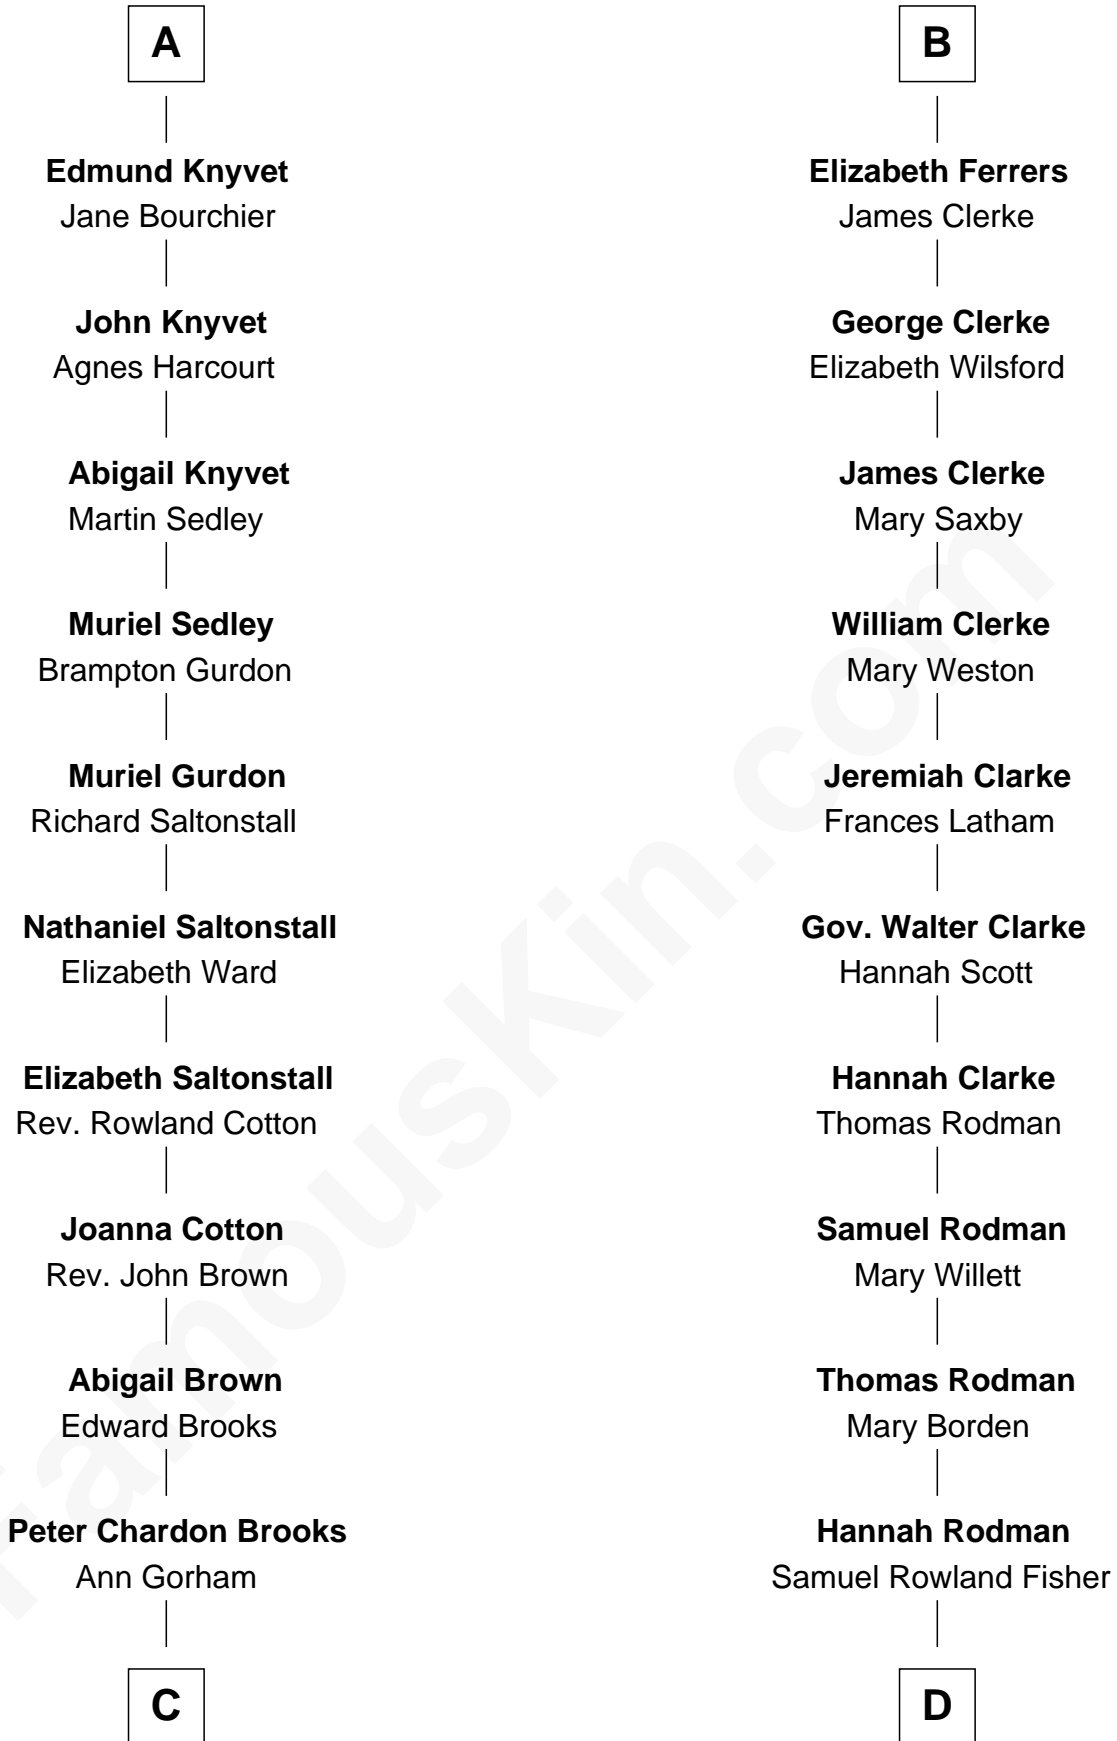

# FamousKin.com Relationship Chart of John Adams Morgan

1952 Olympic Sailing Gold Medalist

18th cousin 3 times removed of

**Joseph Wharton**

Founder of the Wharton School of Business

**John de Vaux**

**C**

**Abigail Brown Brooks**  
Charles Francis Adams

**John Quincy Adams**  
Frances Cadwallader Crowninshield

**Charles Francis Adams**  
Frances Lovering

**Catherine Frances Lovering Adams**  
Henry Sturgis Morgan

**John Adams Morgan**  
*Olympic Gold Medalist*

**D**

**Deborah Fisher**  
William Wharton

**Joseph Wharton**  
*Founder, Wharton School of Business*

FamousKin.com