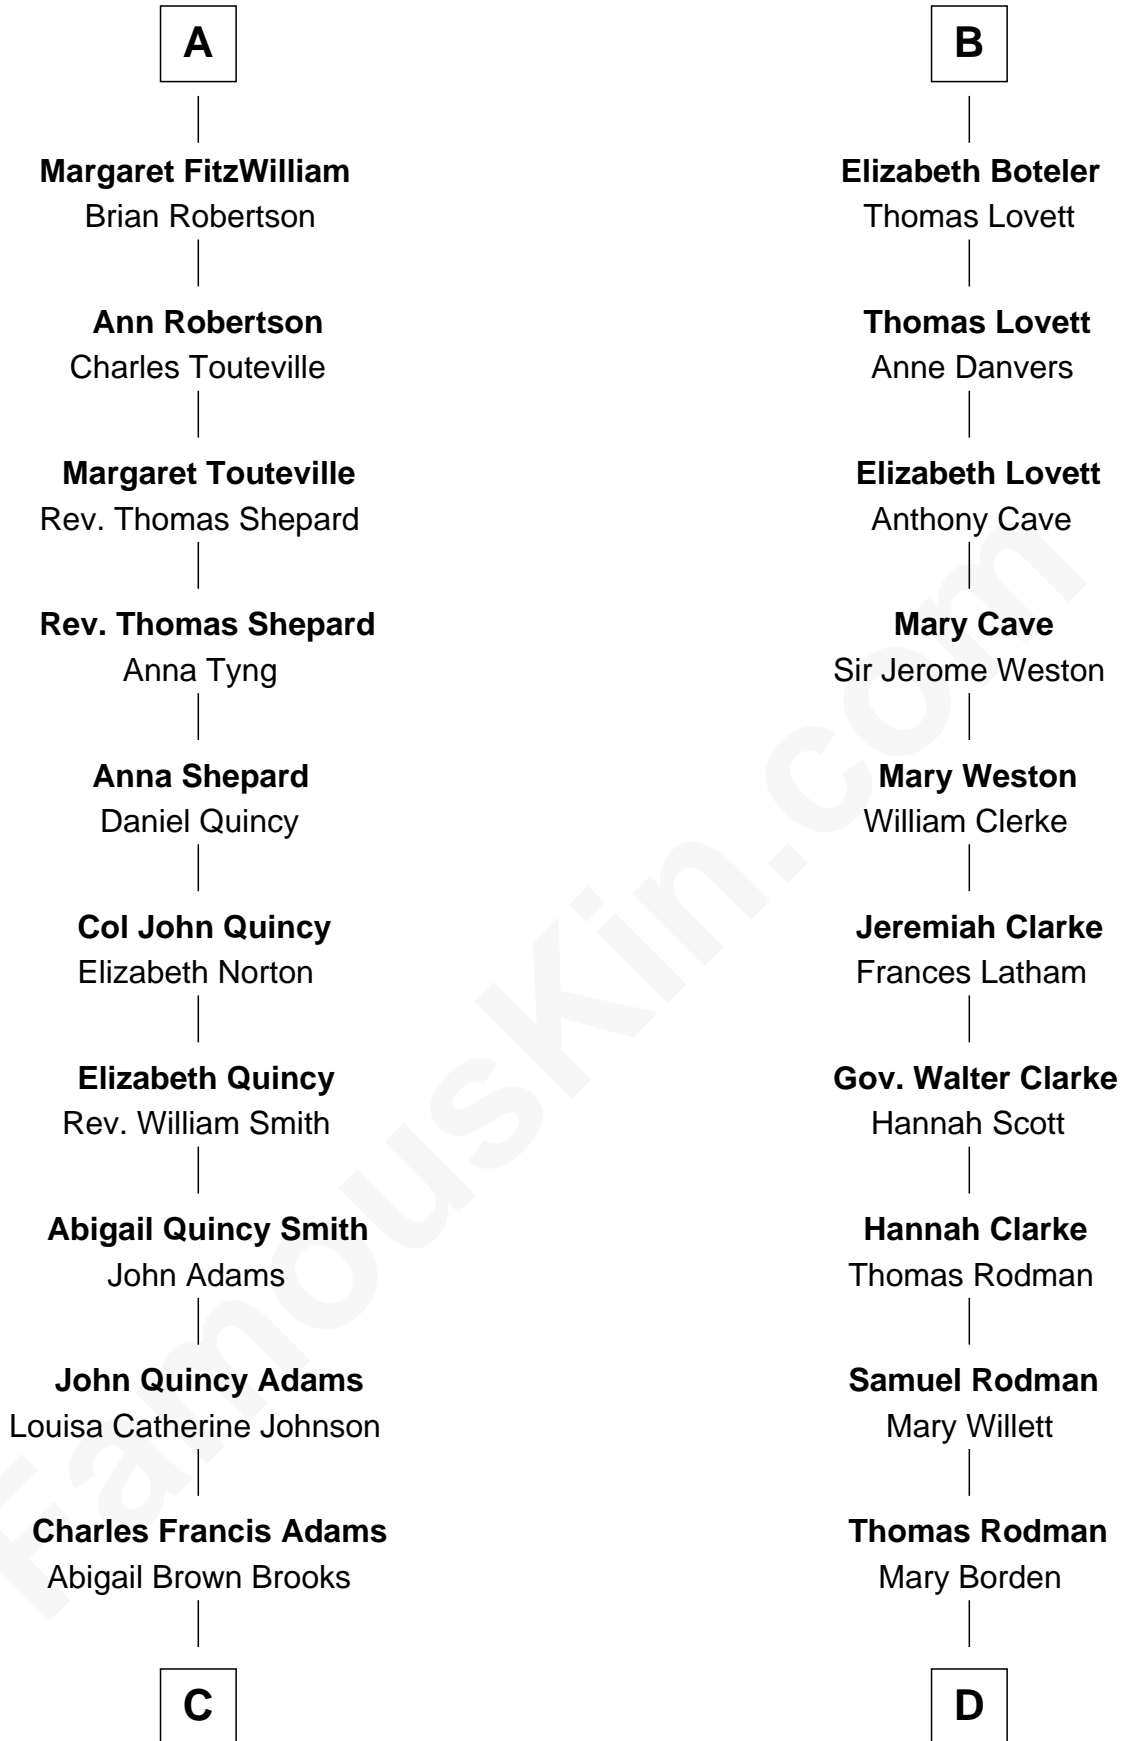

FamousKin.com Relationship Chart of John Adams Morgan

1952 Olympic Sailing Gold Medalist

19th cousin 1 time removed of

Joseph Wharton

Founder of the Wharton School of Business

C

John Quincy Adams

Frances Cadwallader Crowninshield

Samuel Rowland Fisher

Deborah Fisher

William Wharton

Joseph Wharton

Founder, Wharton School of Business

FamousKin.com