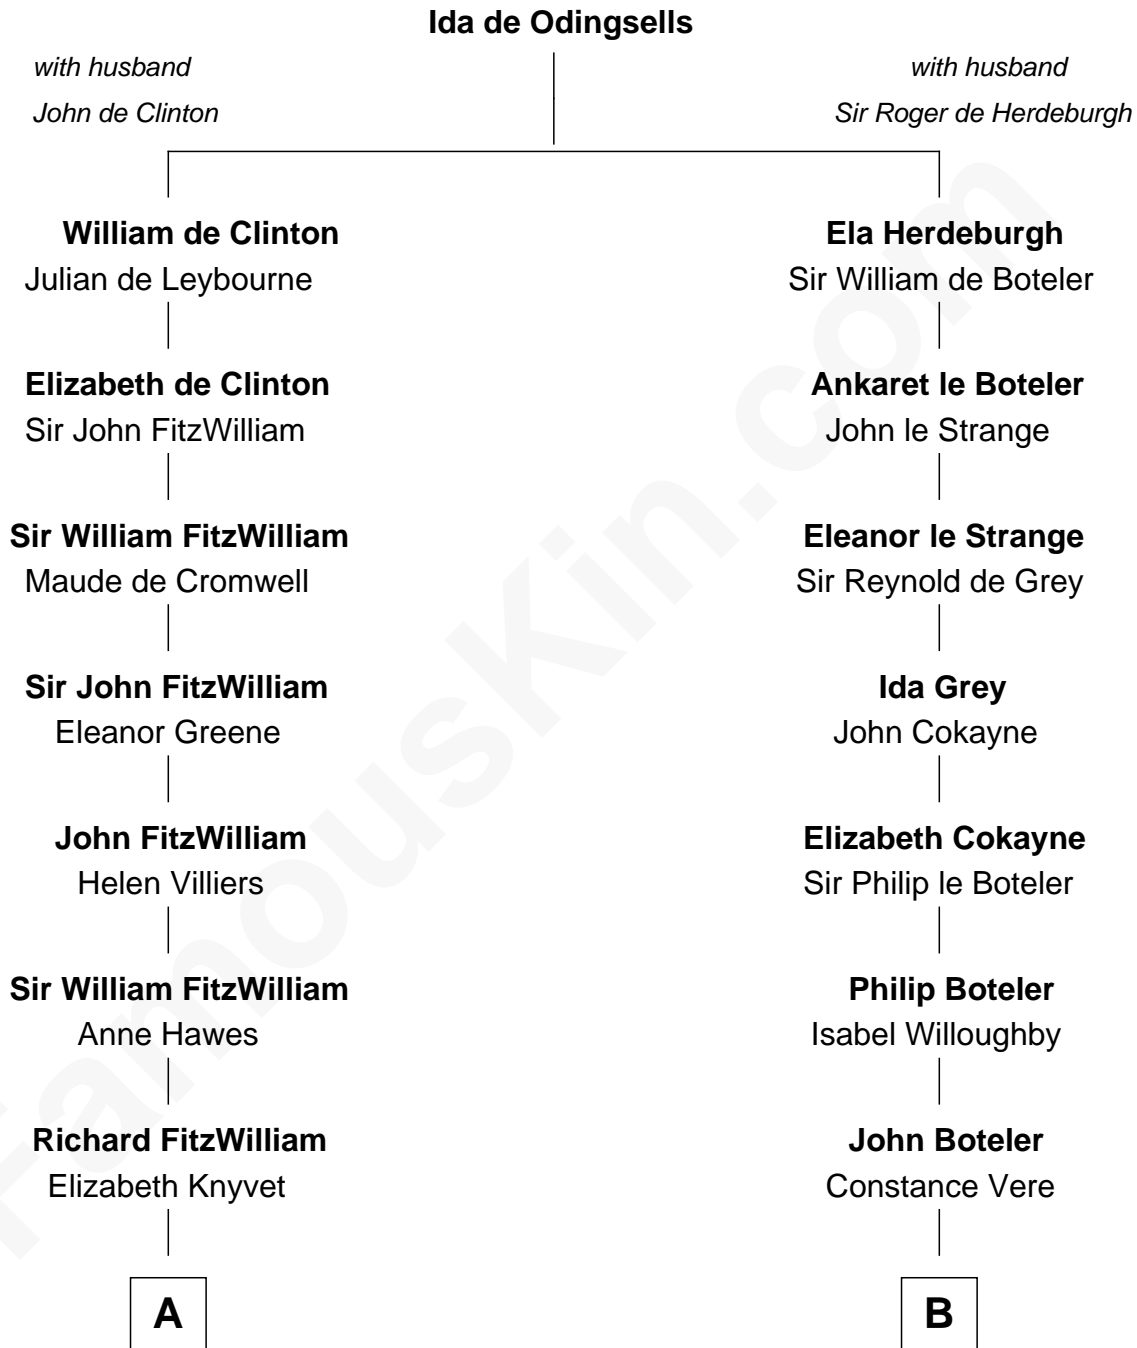

FamousKin.com Relationship Chart of John Adams Morgan

1952 Olympic Sailing Gold Medalist

19th cousin 1 time removed of

Joseph Wharton

Founder of the Wharton School of Business

C

John Quincy Adams

Frances Cadwallader Crowninshield

Charles Francis Adams

Frances Lovering

Catherine Frances Lovering Adams

Henry Sturgis Morgan

John Adams Morgan

Olympic Gold Medalist

D

Hannah Rodman

Samuel Rowland Fisher

Deborah Fisher

William Wharton

Joseph Wharton

Founder, Wharton School of Business

FamousKin.com