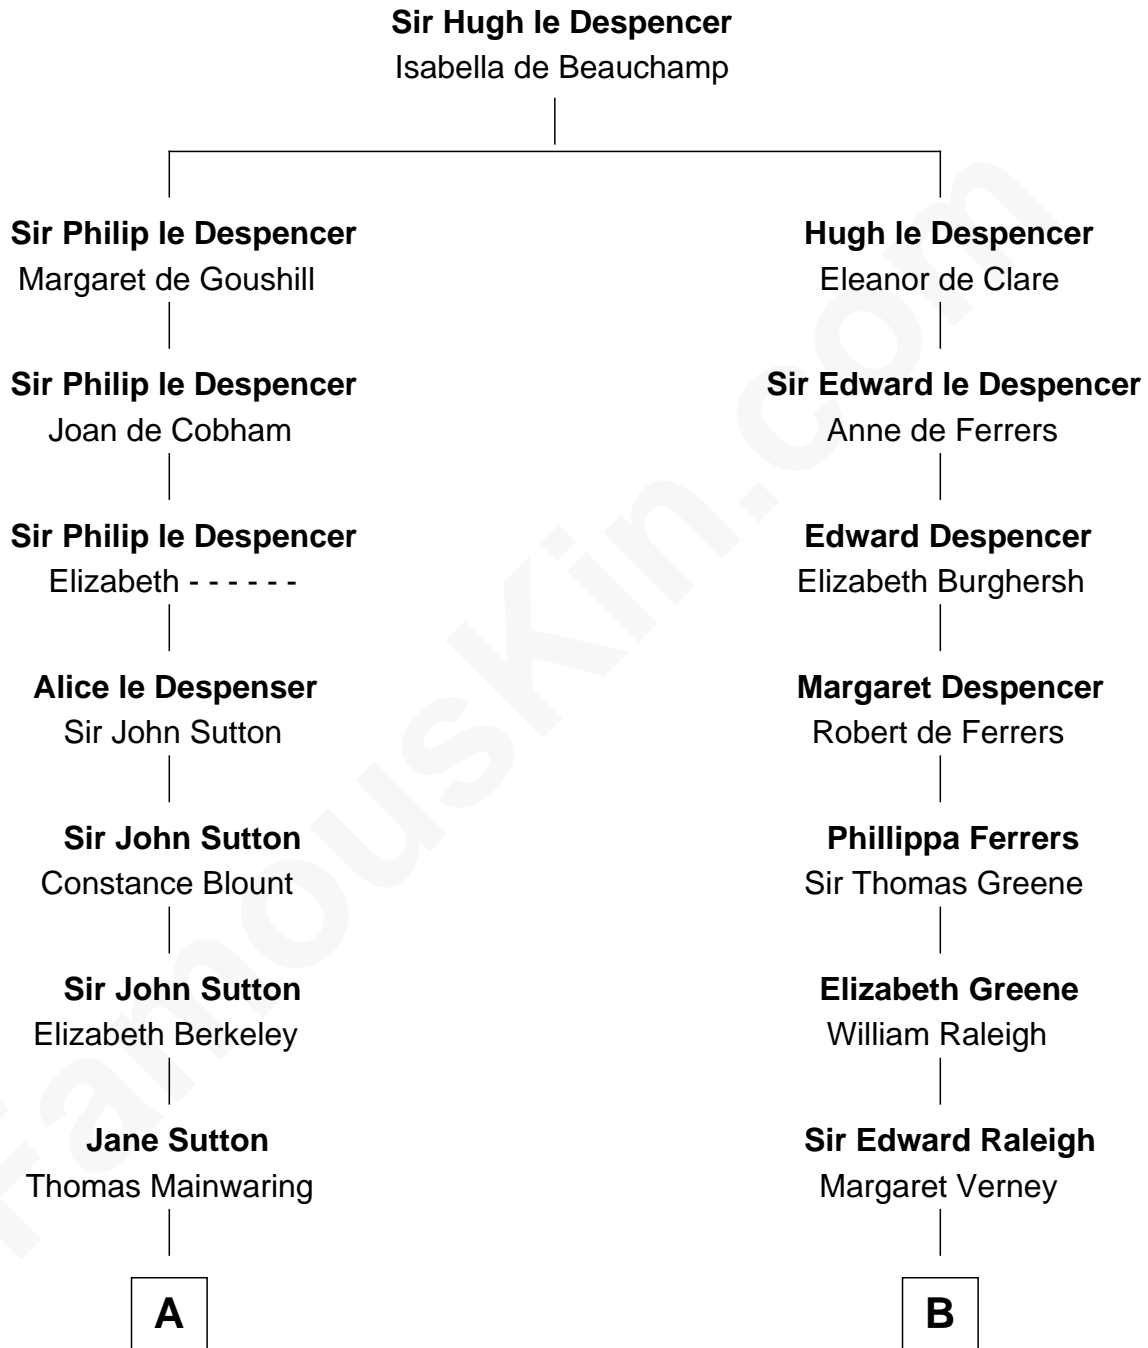

# FamousKin.com Relationship Chart of John Adams Morgan

1952 Olympic Sailing Gold Medalist

18th cousin 3 times removed of

**Joseph Wharton**

Founder of the Wharton School of Business

**C**

**Charles F. Tracy**  
Louisa Kirkland

**Frances Louisa Tracy**  
John Pierpont Morgan

**John Pierpont Morgan**  
Jane Norton Grew

**Henry Sturgis Morgan**  
Catherine Frances Lovering Adams

**John Adams Morgan**  
*Olympic Gold Medalist*

**D**

**Deborah Fisher**  
William Wharton

**Joseph Wharton**  
*Founder, Wharton School of Business*

FamousKin.com