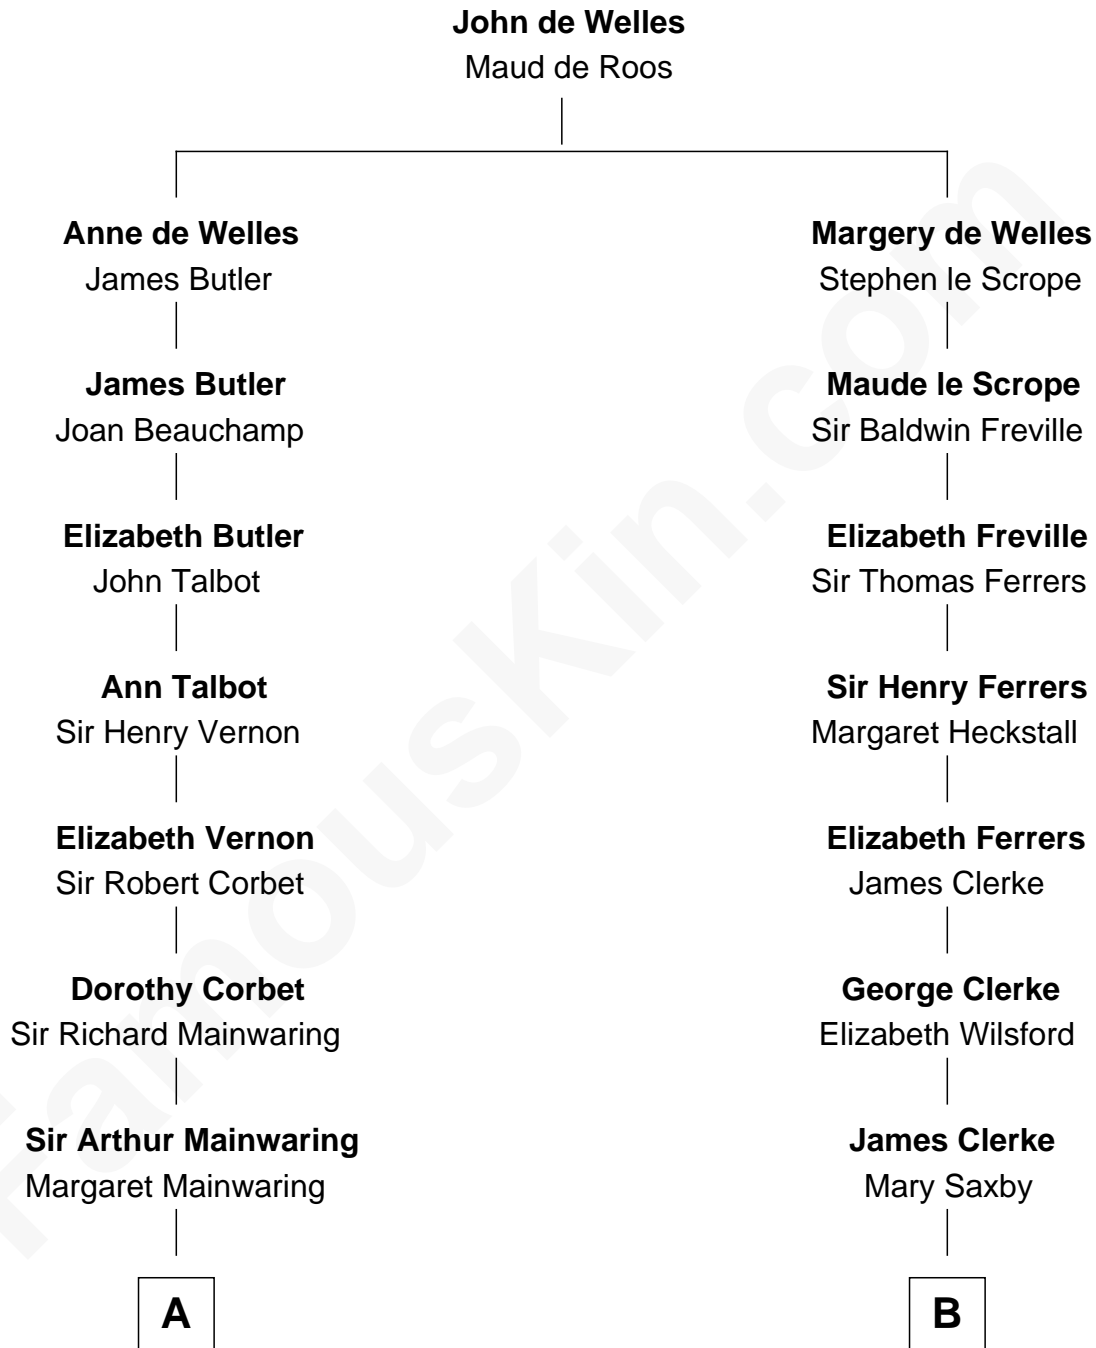

FamousKin.com Relationship Chart of John Adams Morgan

1952 Olympic Sailing Gold Medalist

15th cousin 4 times removed of

Joseph Wharton

Founder of the Wharton School of Business

C

—
John Pierpont Morgan

Jane Norton Grew

—
Henry Sturgis Morgan

Catherine Frances Lovering Adams

—
John Adams Morgan

Olympic Gold Medalist

FamousKin.com